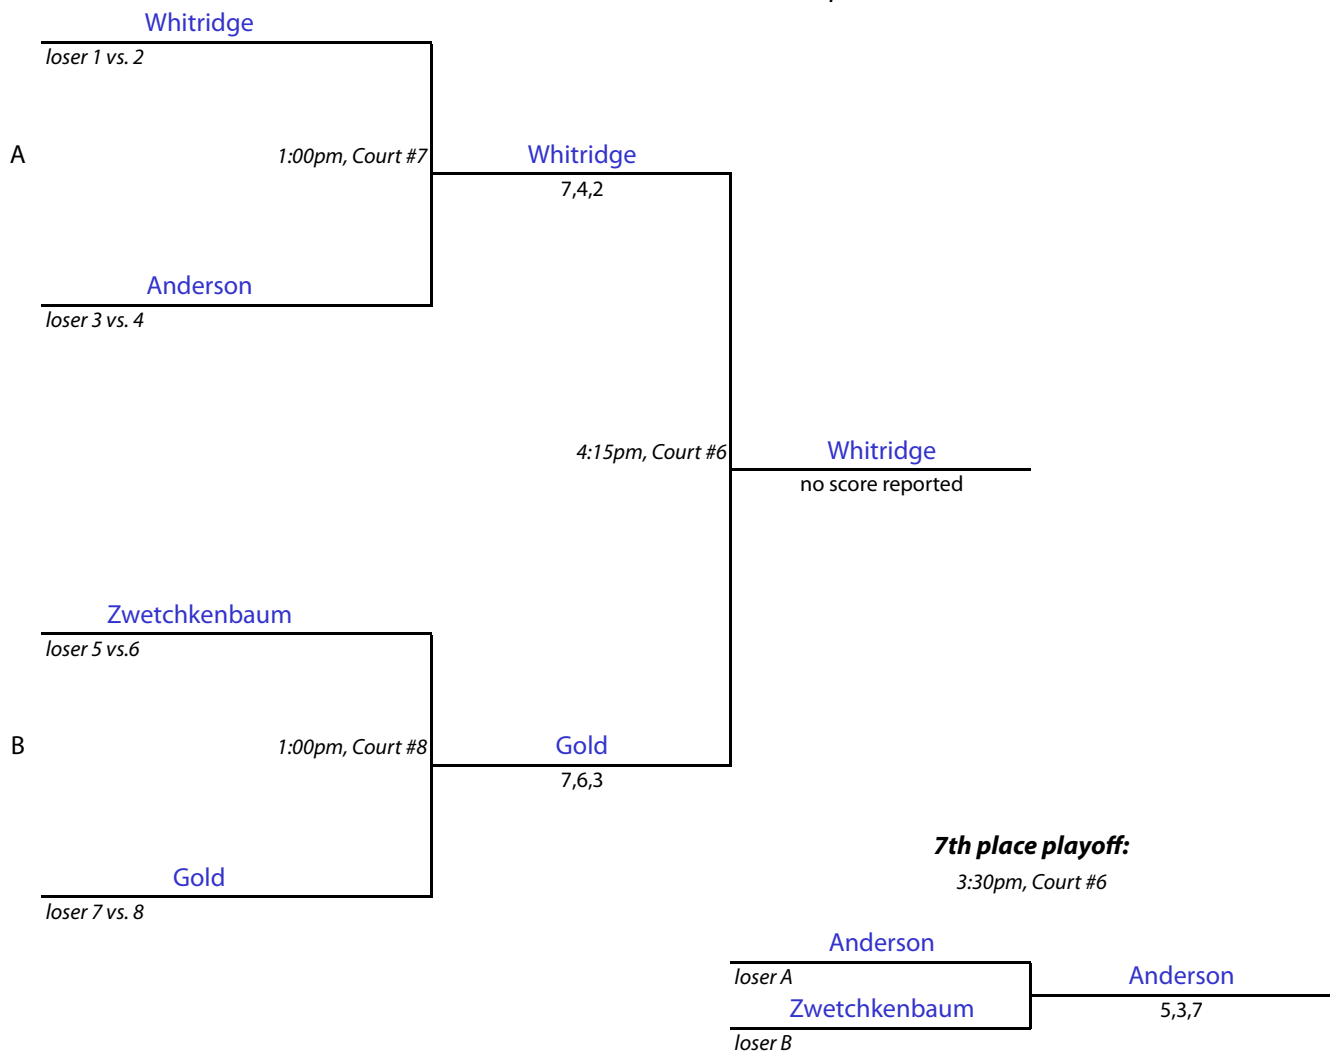

### #4 Flight Consolation Draw

The Fifty-Seventh Annual

# New England Interscholastic Squash Championships

Class "B" Team Tournament

Salisbury School • Salisbury, Connecticut • February 27–28, 2010

## #5 Flight Consolation Draw

CONSOLATION  
QUARTERFINALS

CONSOLATION  
SEMIFINALS

CONSOLATION  
FINAL  
(5th place match)

The Fifty-Seventh Annual