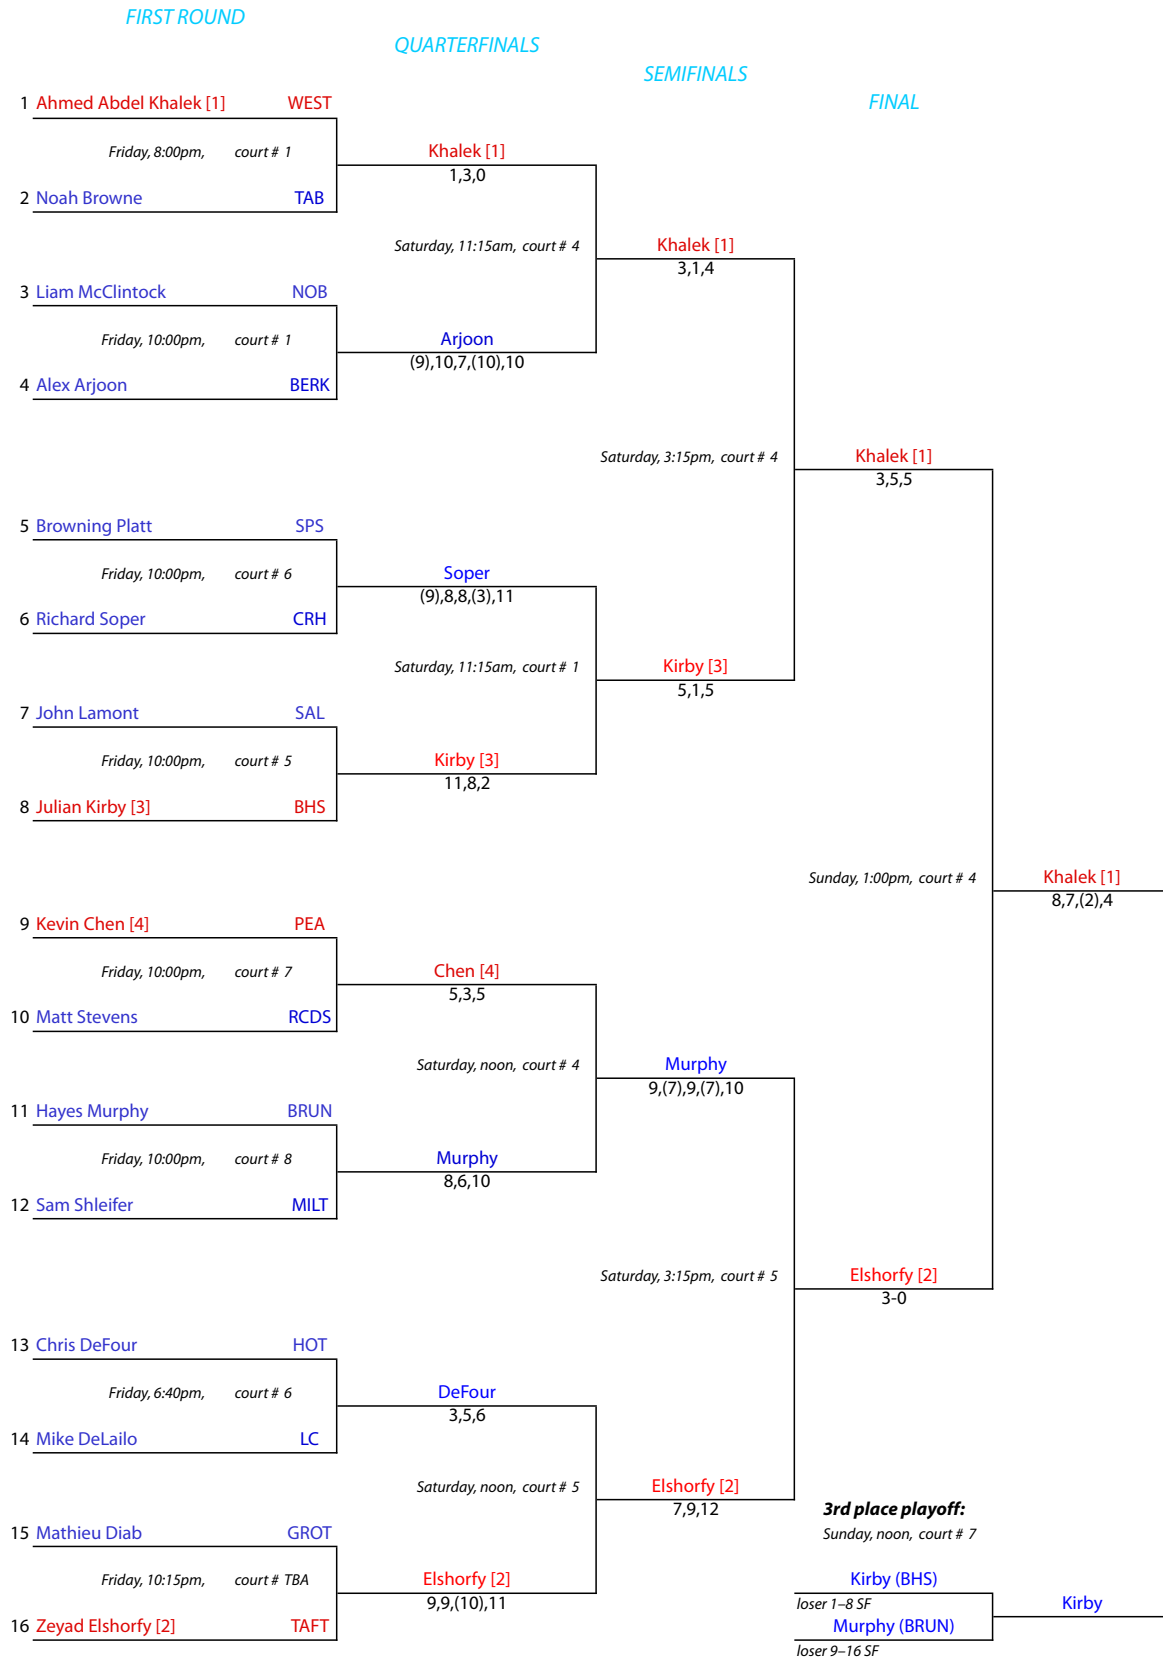

New England Interscholastic Squash Championships

Class "A" Team Tournament

Salisbury School • Salisbury, Connecticut • February 25–27, 2011

#1 Flight Championship Draw

New England Interscholastic Squash Championships

Class "A" Team Tournament

Salisbury School • Salisbury, Connecticut • February 25–27, 2011

#1 Flight Consolation Draw

New England Interscholastic Squash Championships

Class "A" Team Tournament

Salisbury School • Salisbury, Connecticut • February 25–27, 2011

#1 Flight Second Consolation Playoffs

7th/8th place playoff:

deFour (HOT) <i>loser, match AA</i> Sunday, 10:30am, court # 1	defour 7,4,5
Stevens (RCDS) <i>loser, match BB</i>	

9th/11th place playoffs:

McClintock (NOB) <i>loser, match W</i> Sunday, 9:45am, court # 3	Chen 1,(9),4,8
Chen (PEA) <i>loser, match X</i>	

Soper (CRH) <i>loser, match Y</i> Sunday, 9:45am, court # 4	Arjoon 6,(9),6,3
Arjoon (BERK) <i>loser, match Z</i>	

13th/15th place playoffs:

Browne TAB <i>loser, match A</i> Saturday, 4:45pm, court # 9	Browne (TAB) 3-1
Platt SPS <i>loser, match B</i>	