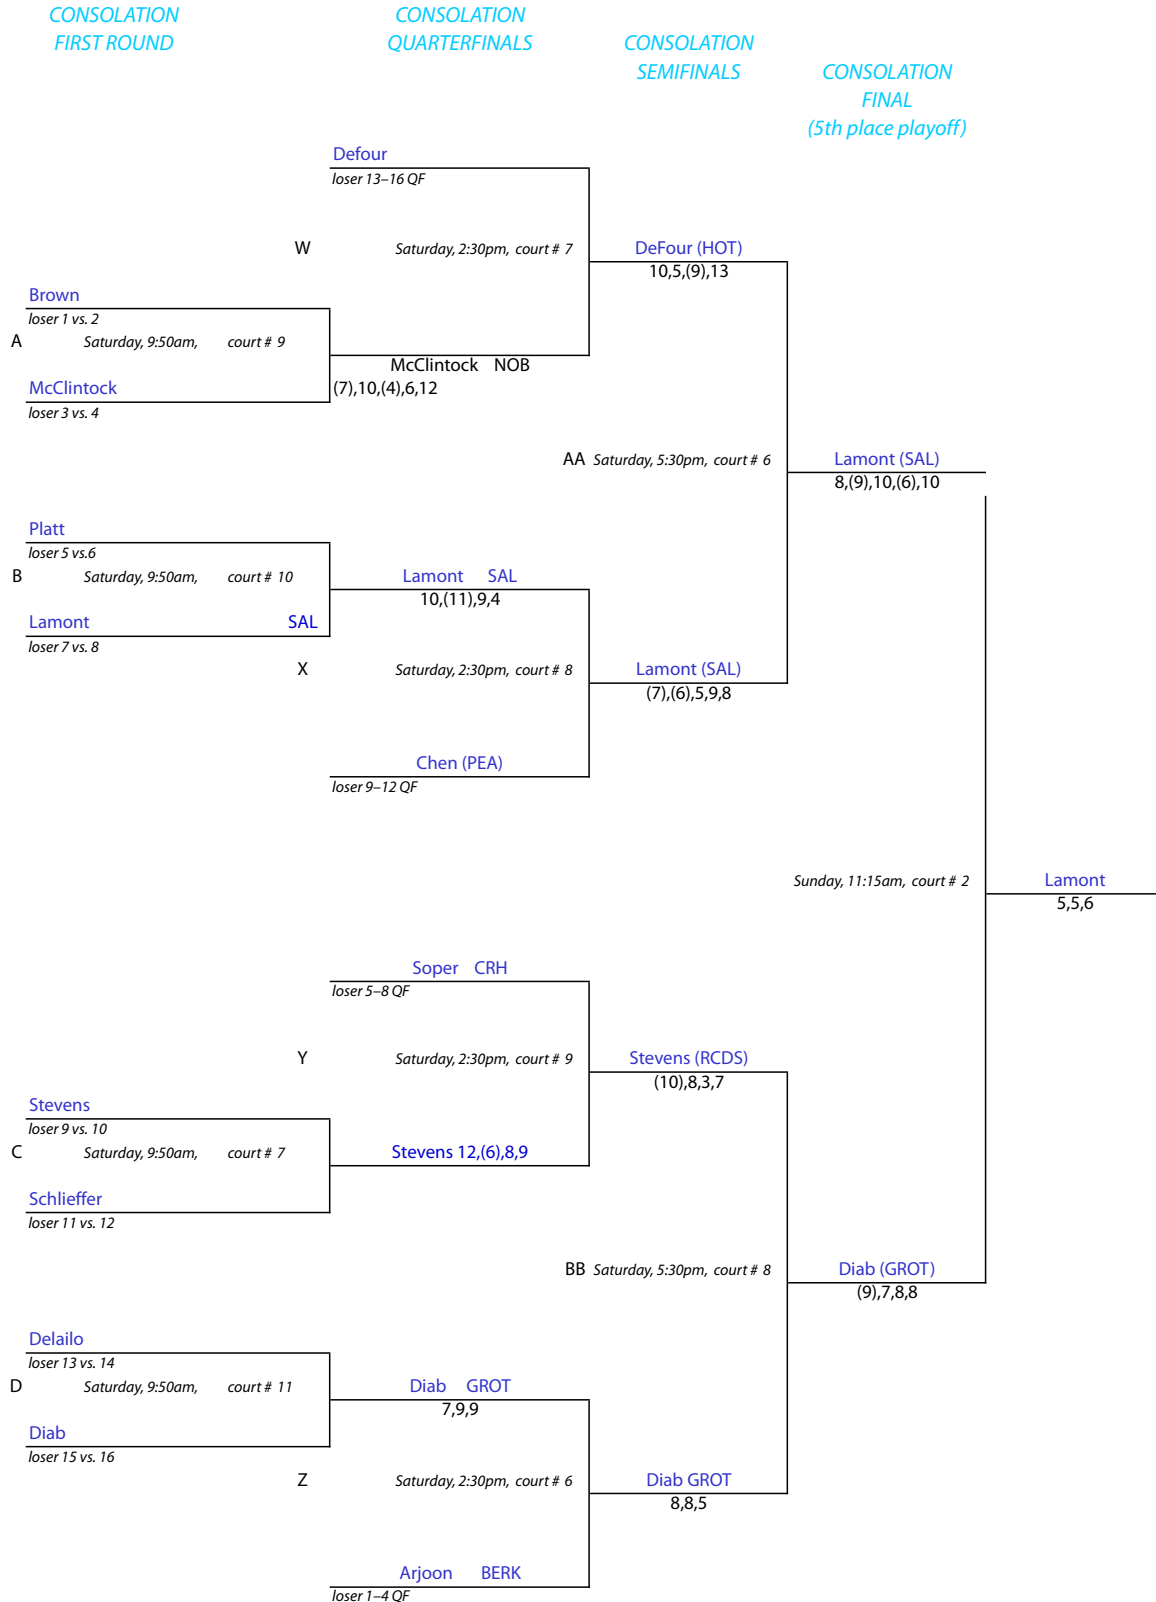

New England Interscholastic Squash Championships

Class "A" Team Tournament

Salisbury School • Salisbury, Connecticut • February 25–27, 2011

#1 Flight Championship Draw

New England Interscholastic Squash Championships

Class "A" Team Tournament

Salisbury School • Salisbury, Connecticut • February 25–27, 2011

#1 Flight Consolation Draw

New England Interscholastic Squash Championships

Class "A" Team Tournament

Salisbury School • Salisbury, Connecticut • February 25–27, 2011

Soper (CRH) <i>loser, match Y</i> Sunday, 9:45am, court # 4	Arjoon 6,(9),6,3
Arjoon (BERK) <i>loser, match Z</i>	

13th/15th place playoffs:

Browne TAB <i>loser, match A</i> Saturday, 4:45pm, court # 9	Browne (TAB) 3-1
Platt SPS <i>loser, match B</i>	