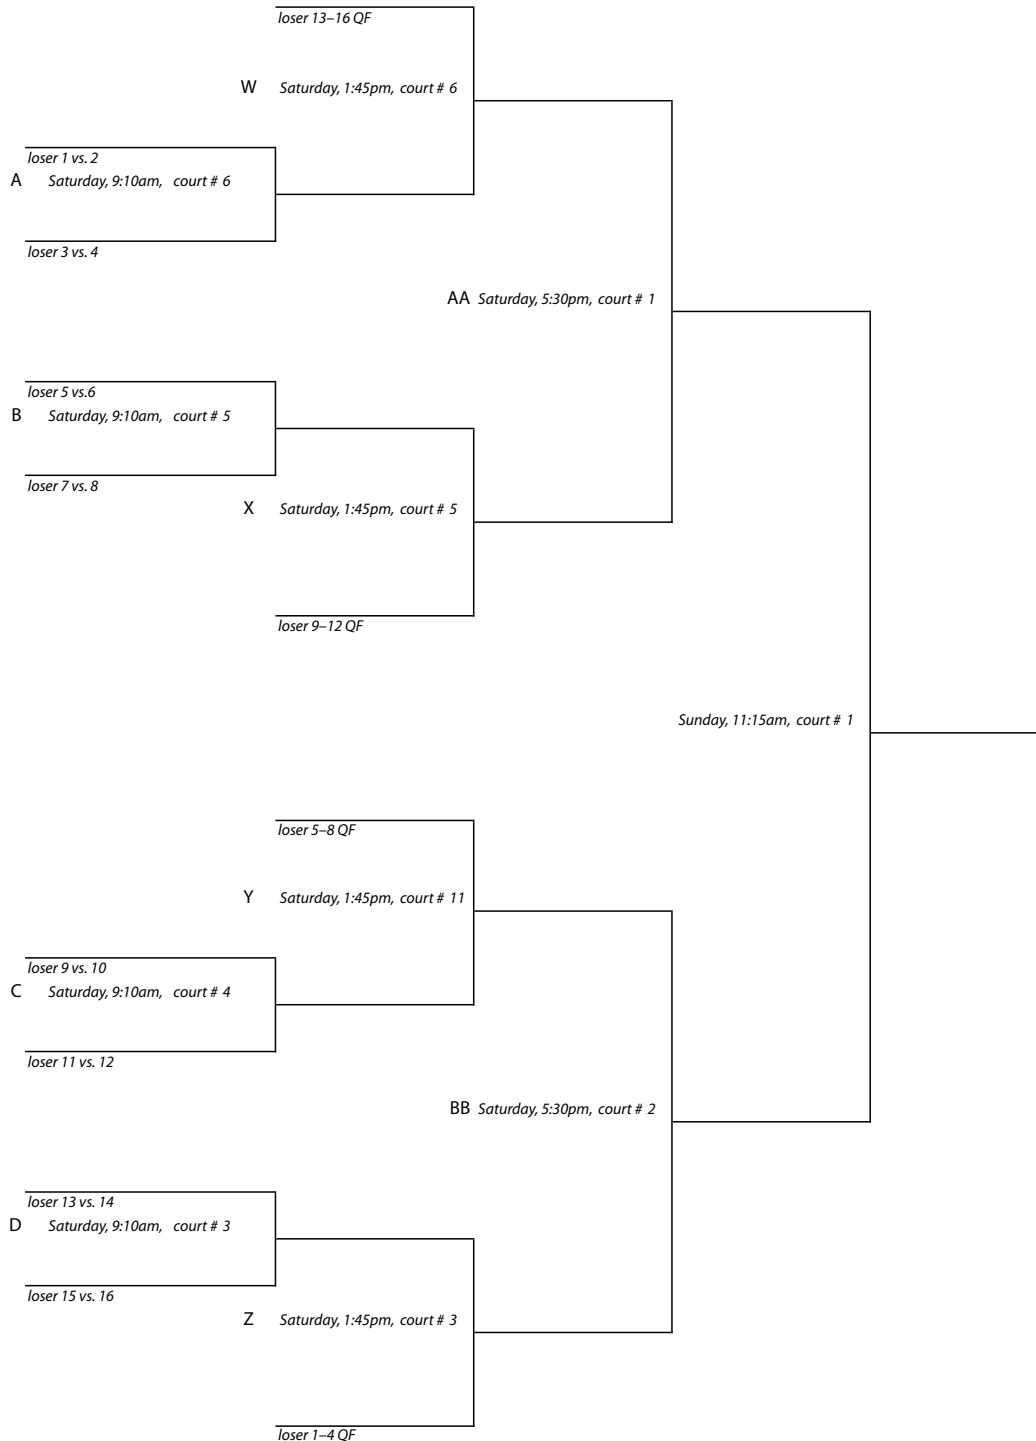

New England Interscholastic Squash Championships

Class "A" Team Tournament

Salisbury School • Salisbury, Connecticut • February 25–27, 2011

#3 Flight Consolation Draw

CONSOLATION
FIRST ROUND

CONSOLATION
QUARTERFINALS

CONSOLATION
SEMIFINALS

CONSOLATION
FINAL
(5th place playoff)