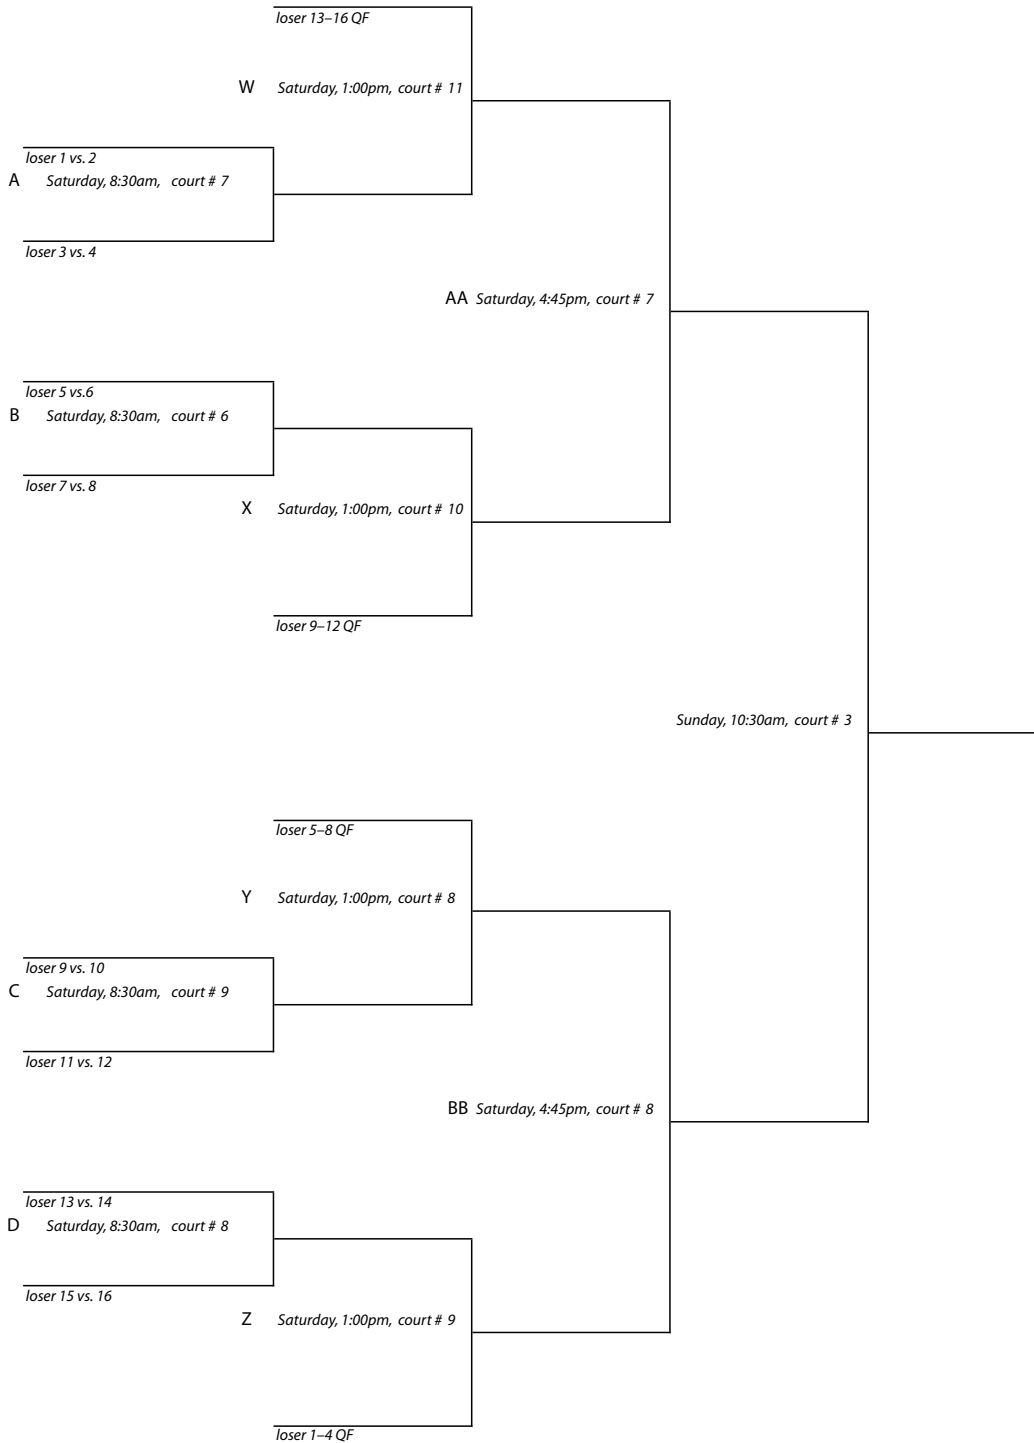

New England Interscholastic Squash Championships

Class "A" Team Tournament

Salisbury School • Salisbury, Connecticut • February 25–27, 2011

#7 Flight Consolation Draw

CONSOLATION
FIRST ROUND

CONSOLATION
QUARTERFINALS

CONSOLATION
SEMIFINALS

CONSOLATION
FINAL
(5th place playoff)