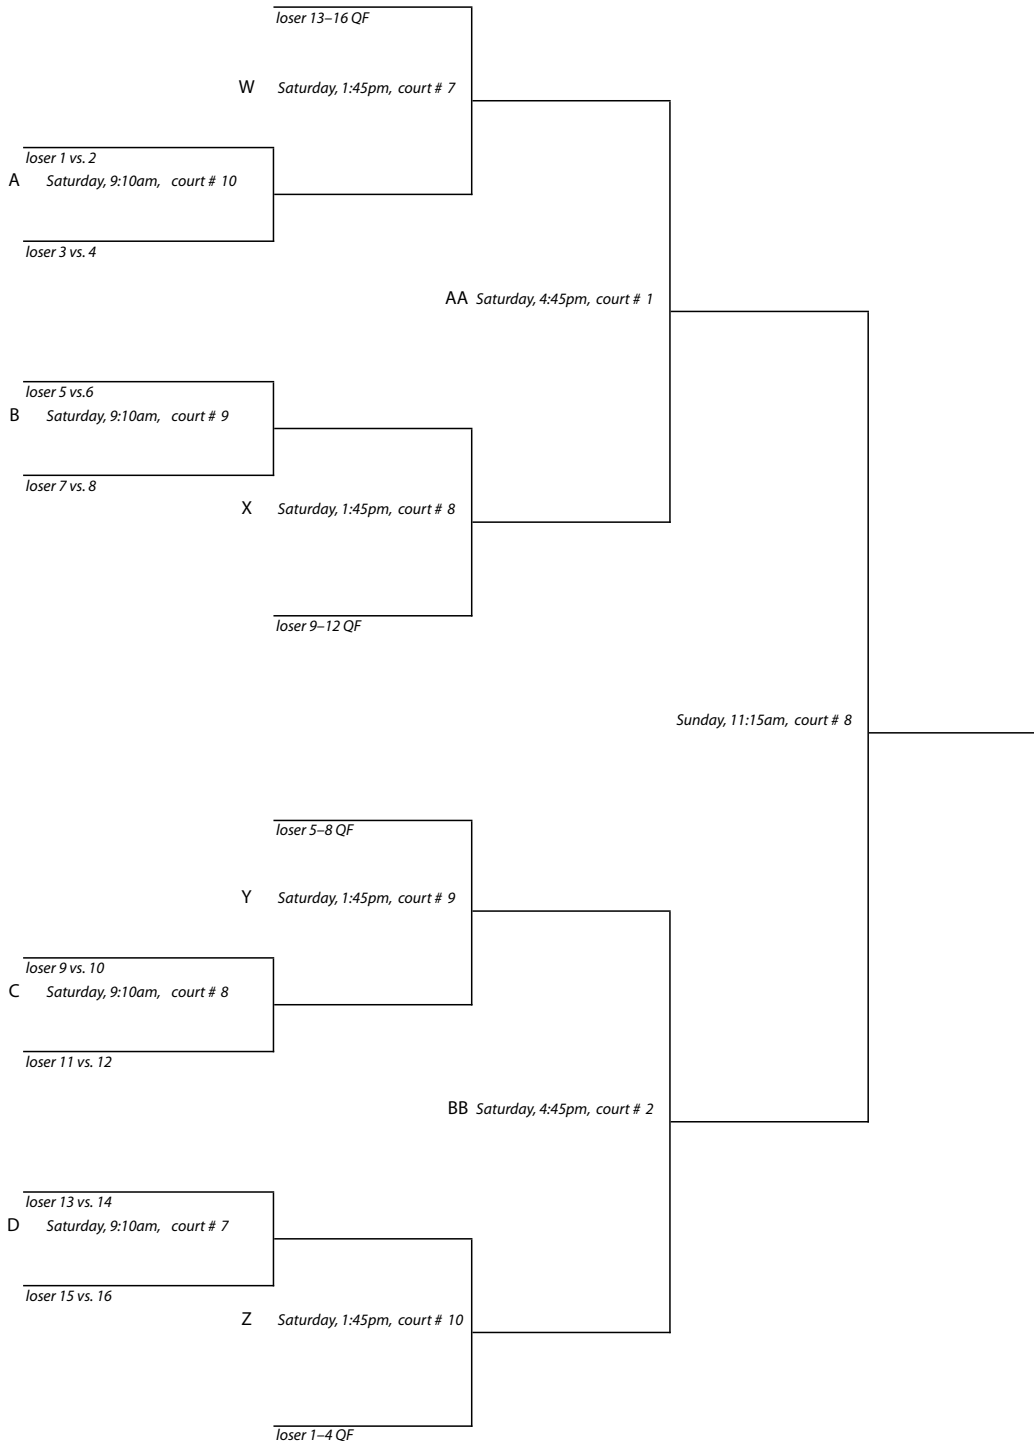

New England Interscholastic Squash Championships

Class "A" Team Tournament

Salisbury School • Salisbury, Connecticut • February 25–27, 2011

#4 Flight Consolation Draw

CONSOLATION
FIRST ROUND

CONSOLATION
QUARTERFINALS

CONSOLATION
SEMIFINALS

CONSOLATION
FINAL
(5th place playoff)