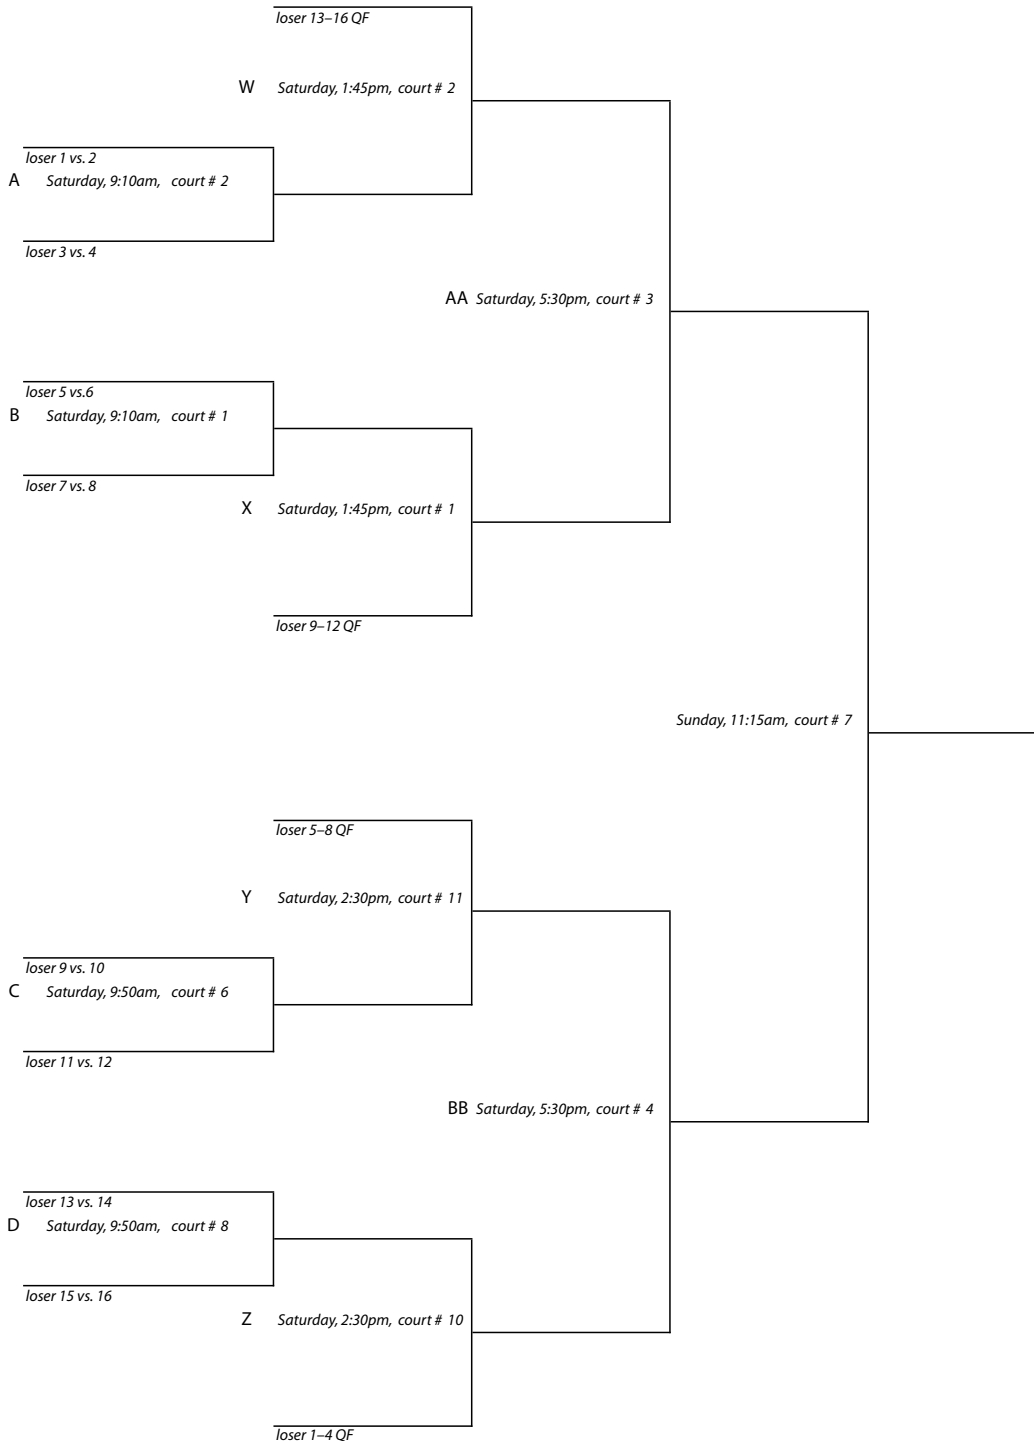

New England Interscholastic Squash Championships

Class "A" Team Tournament

Salisbury School • Salisbury, Connecticut • February 25–27, 2011

#2 Flight Consolation Draw

CONSOLATION
FIRST ROUND

CONSOLATION
QUARTERFINALS

CONSOLATION
SEMIFINALS

CONSOLATION
FINAL
(5th place playoff)