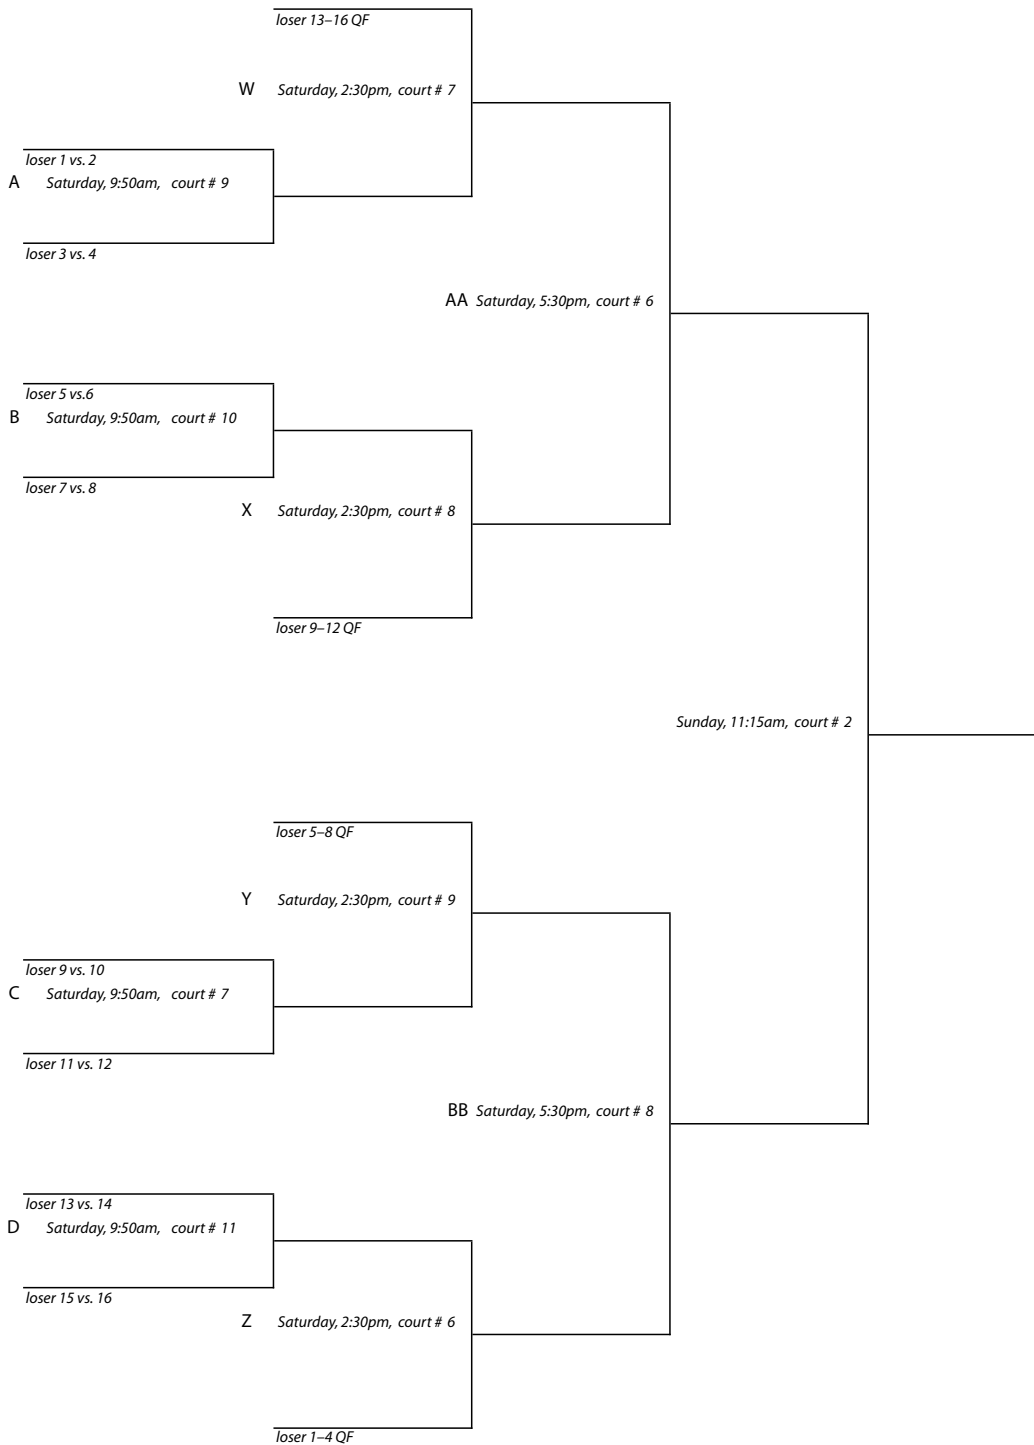

New England Interscholastic Squash Championships

Class "A" Team Tournament

Salisbury School • Salisbury, Connecticut • February 25–27, 2011

#1 Flight Consolation Draw

CONSOLATION
FIRST ROUND

CONSOLATION
QUARTERFINALS

CONSOLATION
SEMIFINALS

CONSOLATION
FINAL
(5th place playoff)