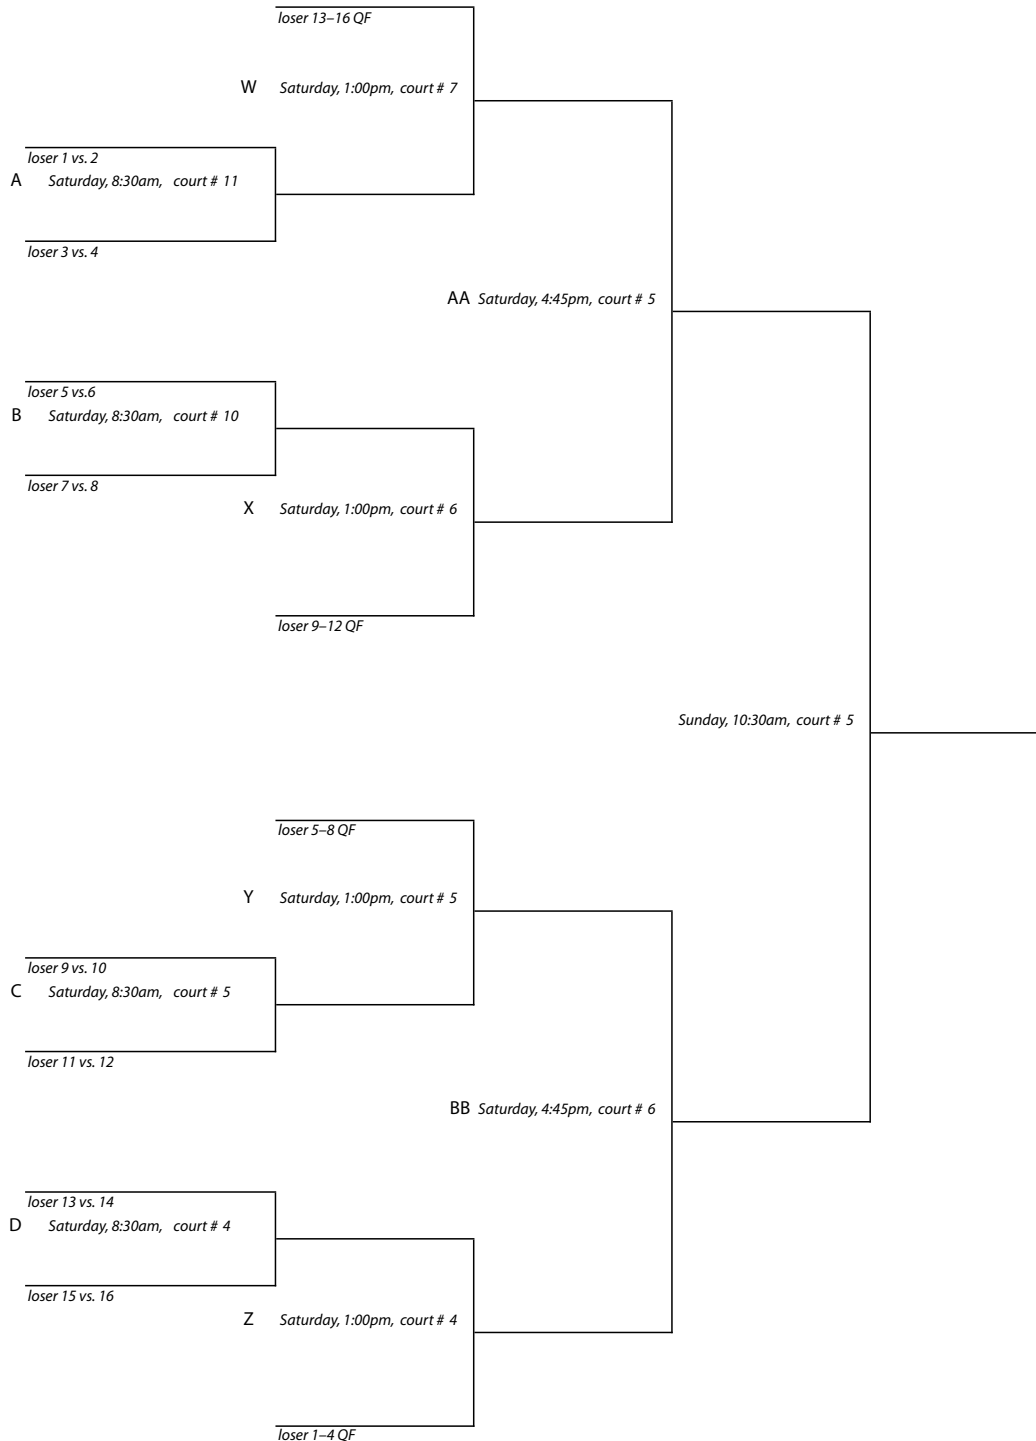

New England Interscholastic Squash Championships

Class "A" Team Tournament

Salisbury School • Salisbury, Connecticut • February 25–27, 2011

#6 Flight Consolation Draw

CONSOLATION
FIRST ROUND

CONSOLATION
QUARTERFINALS

CONSOLATION
SEMIFINALS

CONSOLATION
FINAL
(5th place playoff)