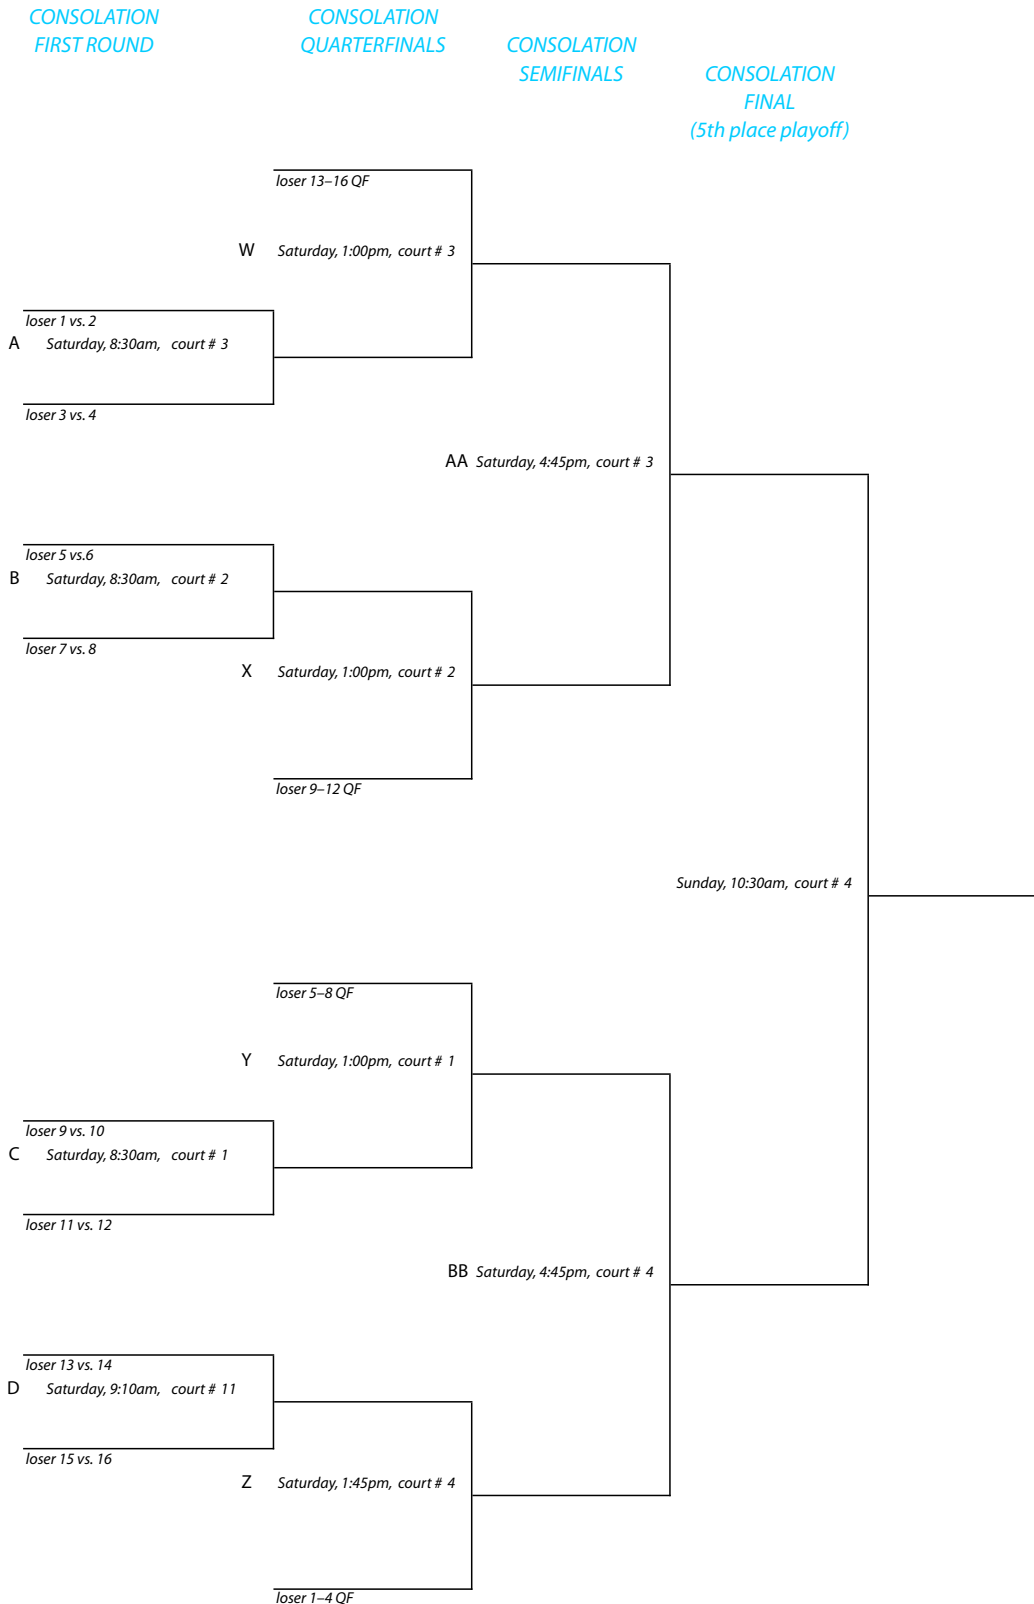

#5 Flight Championship Draw

New England Interscholastic Squash Championships

Class "A" Team Tournament

Salisbury School • Salisbury, Connecticut • February 25–27, 2011

#5 Flight Consolation Draw

New England Interscholastic Squash Championships