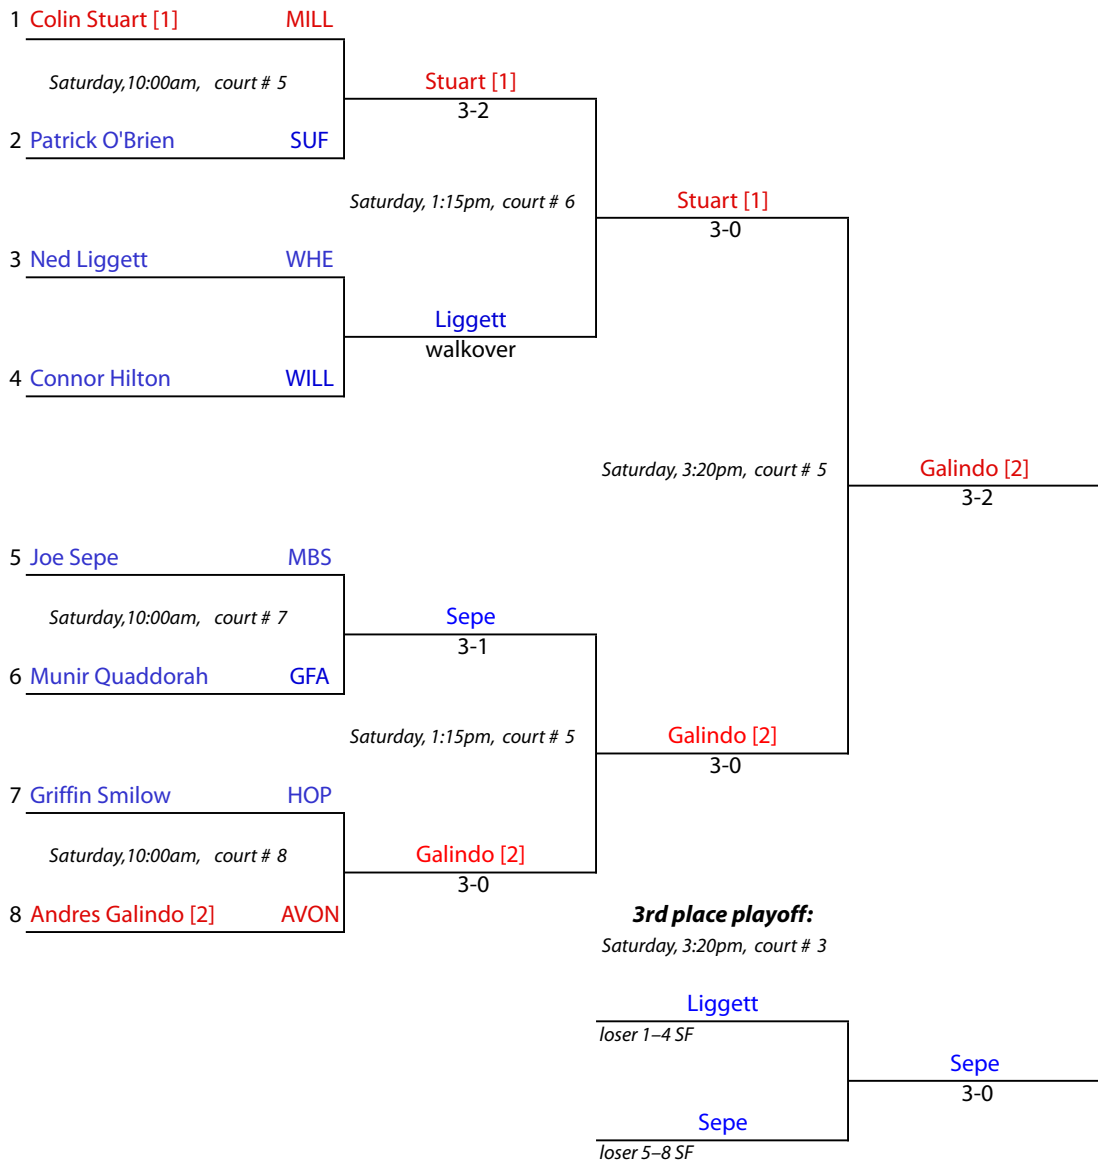

New England Interscholastic Squash Championships

Class "C" Team Tournament

Suffield Academy • Suffield, Connecticut • February 26, 2011

#5 Flight Championship Draw

FIRST ROUND

SEMIFINALS

FINAL

New England Interscholastic Squash Championships