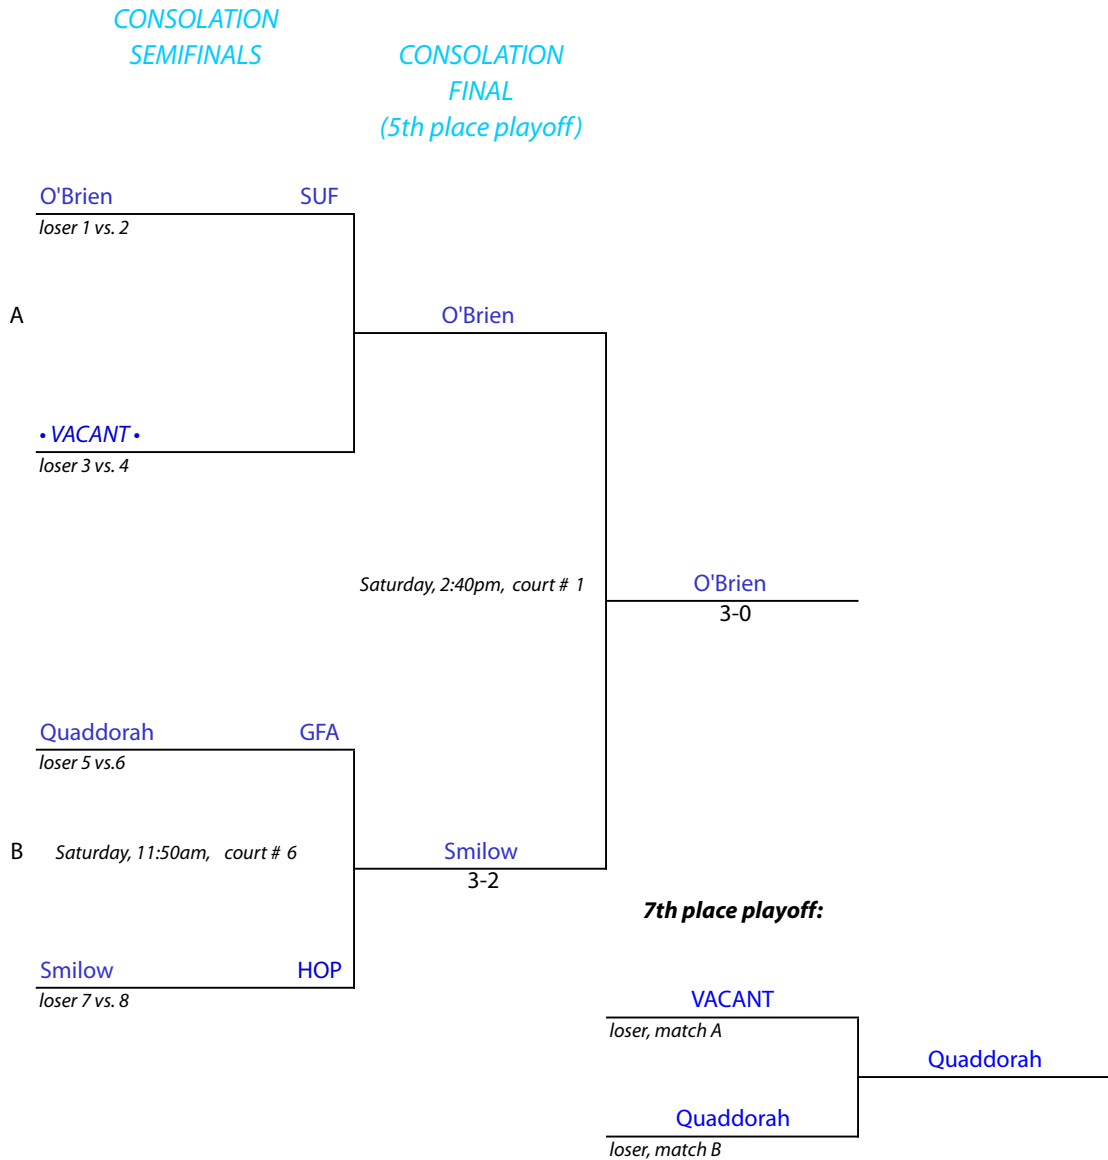

New England Interscholastic Squash Championships

Class "C" Team Tournament

Suffield Academy • Suffield, Connecticut • February 26, 2011

#5 Flight Consolation Draw