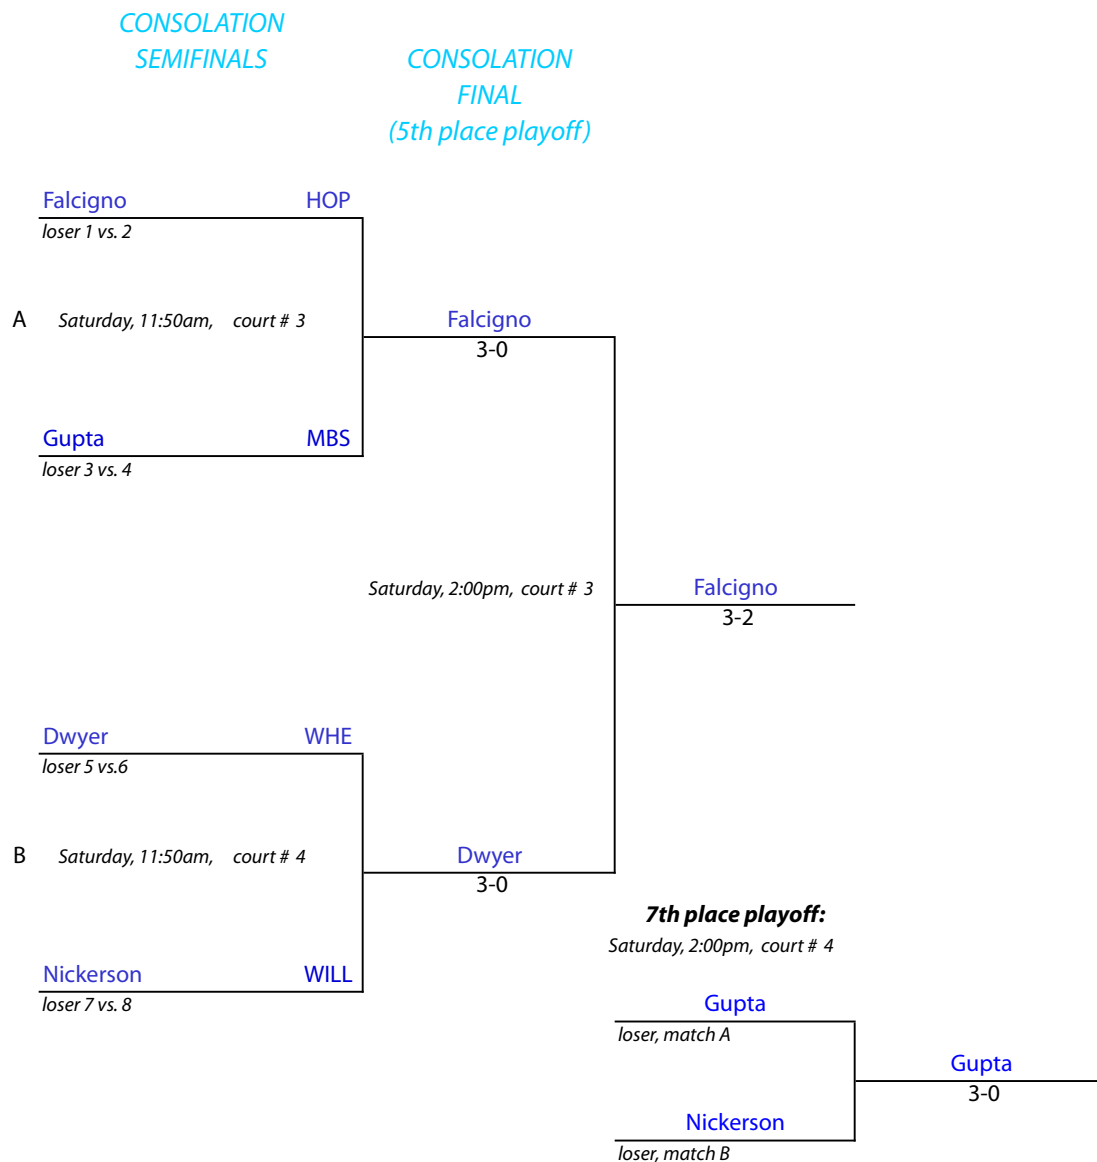

#6 Flight Championship Draw

FIRST ROUND

SEMIFINALS

FINAL

New England Interscholastic Squash Championships

Class "C" Team Tournament

Suffield Academy • Suffield, Connecticut • February 26, 2011

#6 Flight Consolation Draw