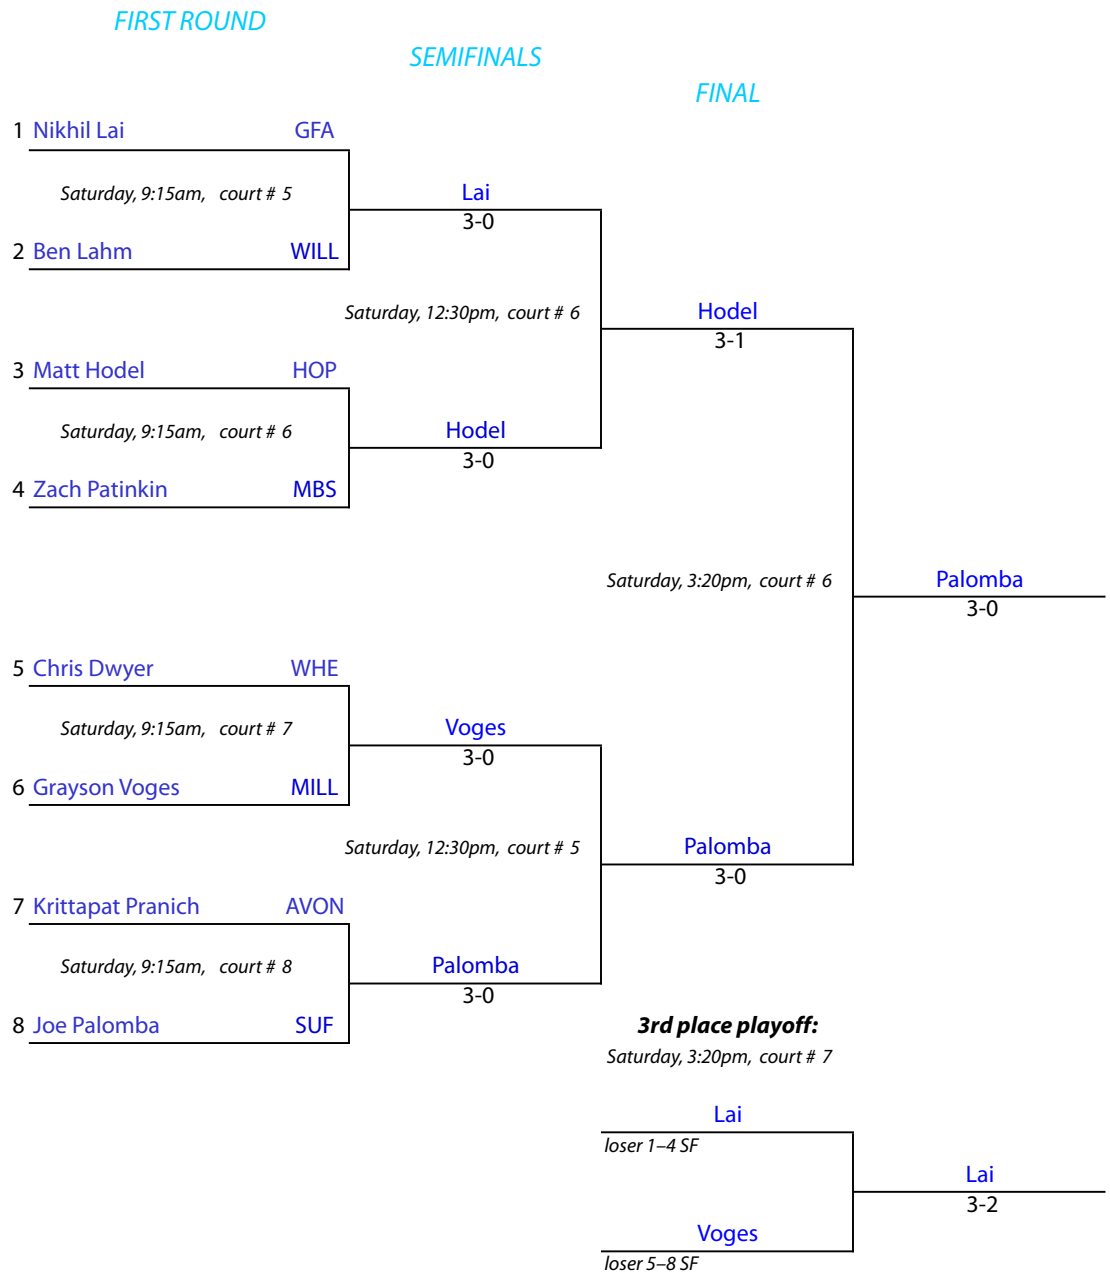

New England Interscholastic Squash Championships

Class "C" Team Tournament

Suffield Academy • Suffield, Connecticut • February 26, 2011

#7 Flight Championship Draw