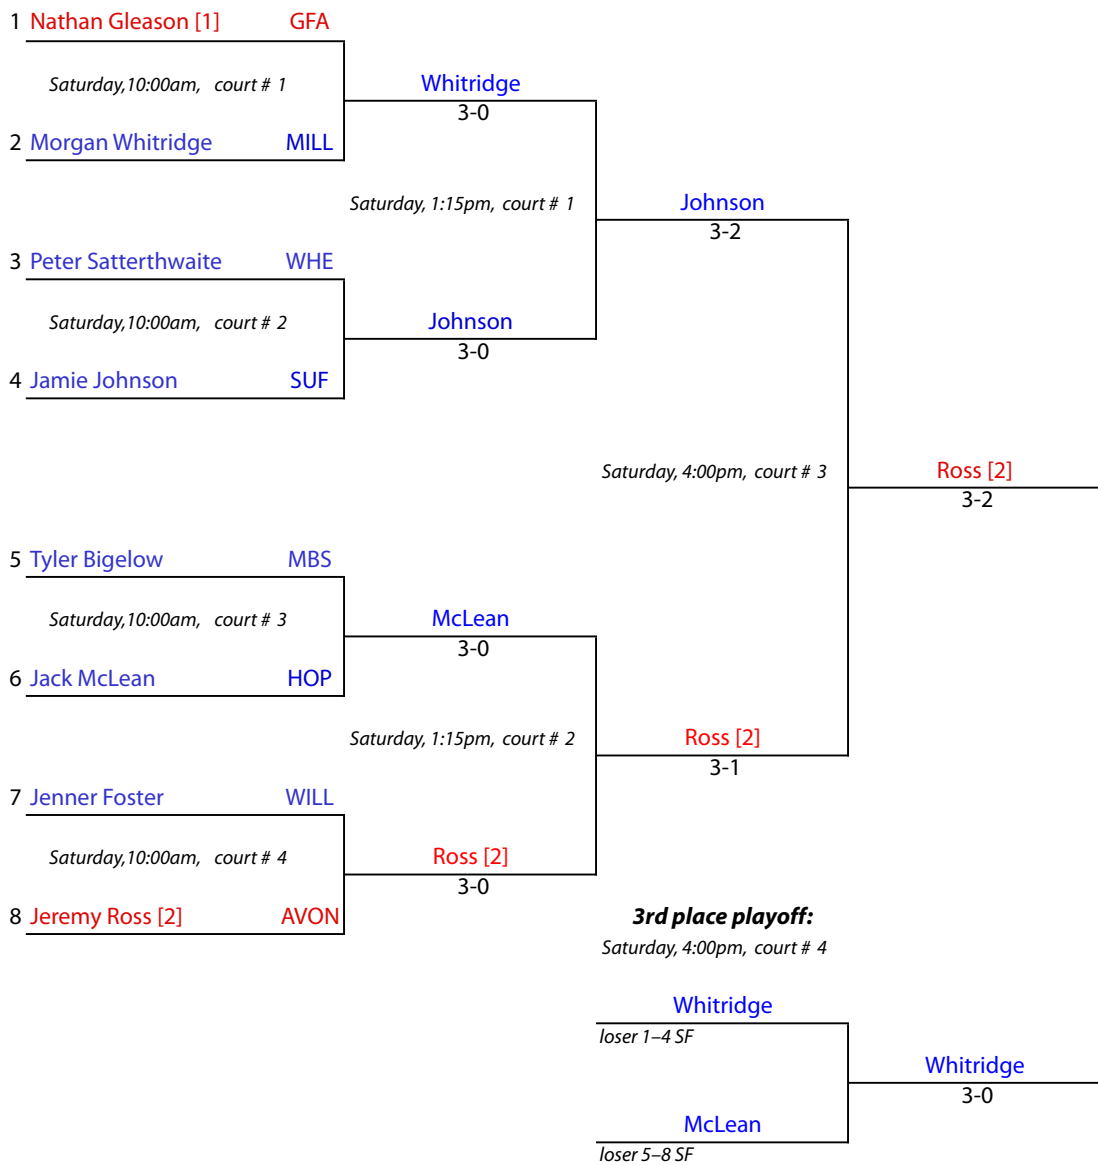

Class "C" Team Tournament

Suffield Academy • Suffield, Connecticut • February 26, 2011

#3 Flight Consolation Draw

New England Interscholastic Squash Championships

Class "C" Team Tournament

Suffield Academy • Suffield, Connecticut • February 26, 2011

#4 Flight Championship Draw

FIRST ROUND

SEMIFINALS

FINAL

New England Interscholastic Squash Championships

Class "C" Team Tournament

Suffield Academy • Suffield, Connecticut • February 26, 2011

#4 Flight Consolation Draw