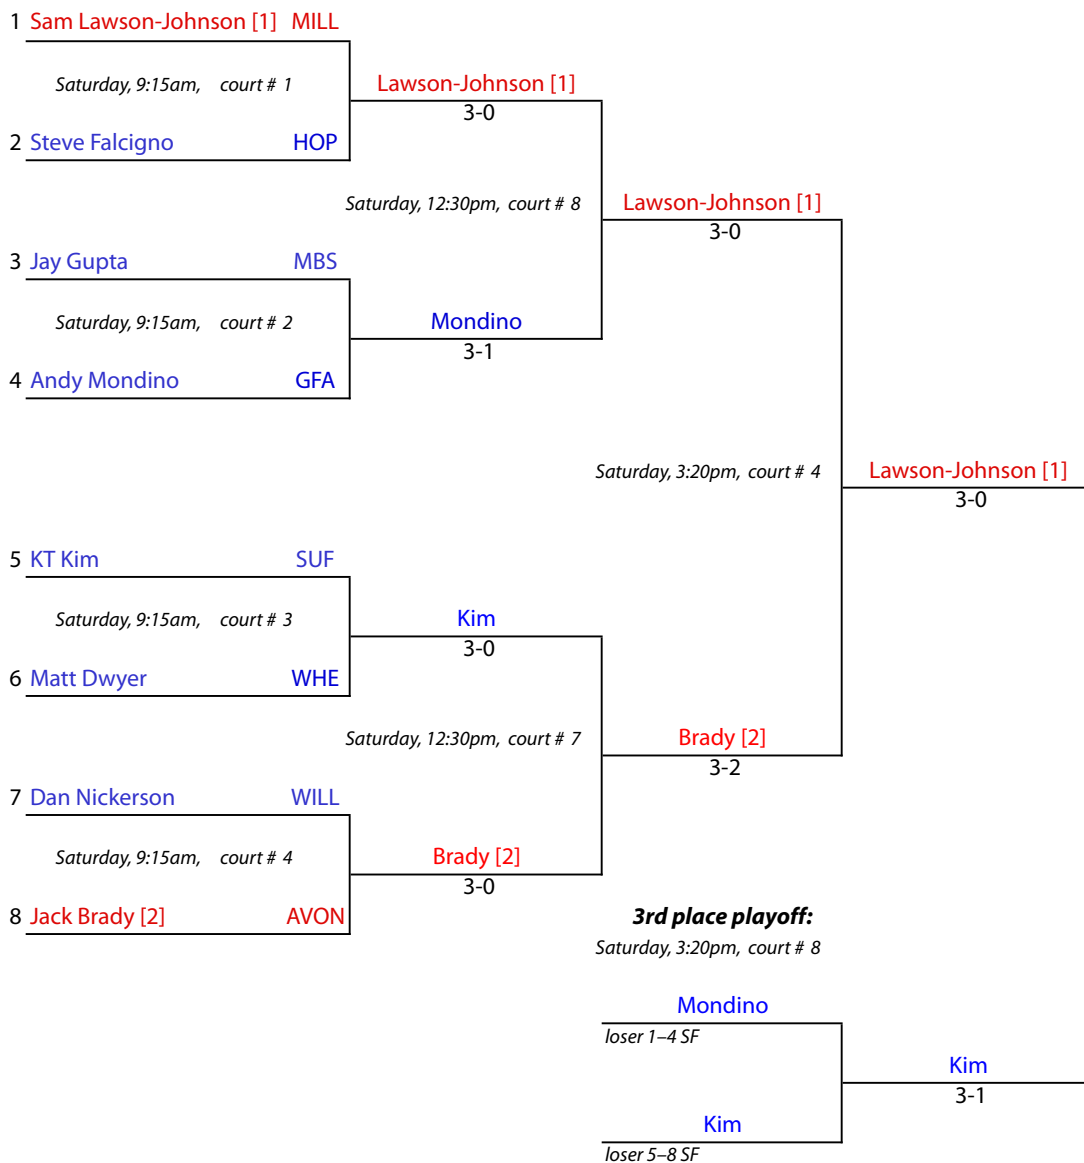

New England Interscholastic Squash Championships

Class "C" Team Tournament

Suffield Academy • Suffield, Connecticut • February 26, 2011

#6 Flight Championship Draw

FIRST ROUND

SEMIFINALS

FINAL