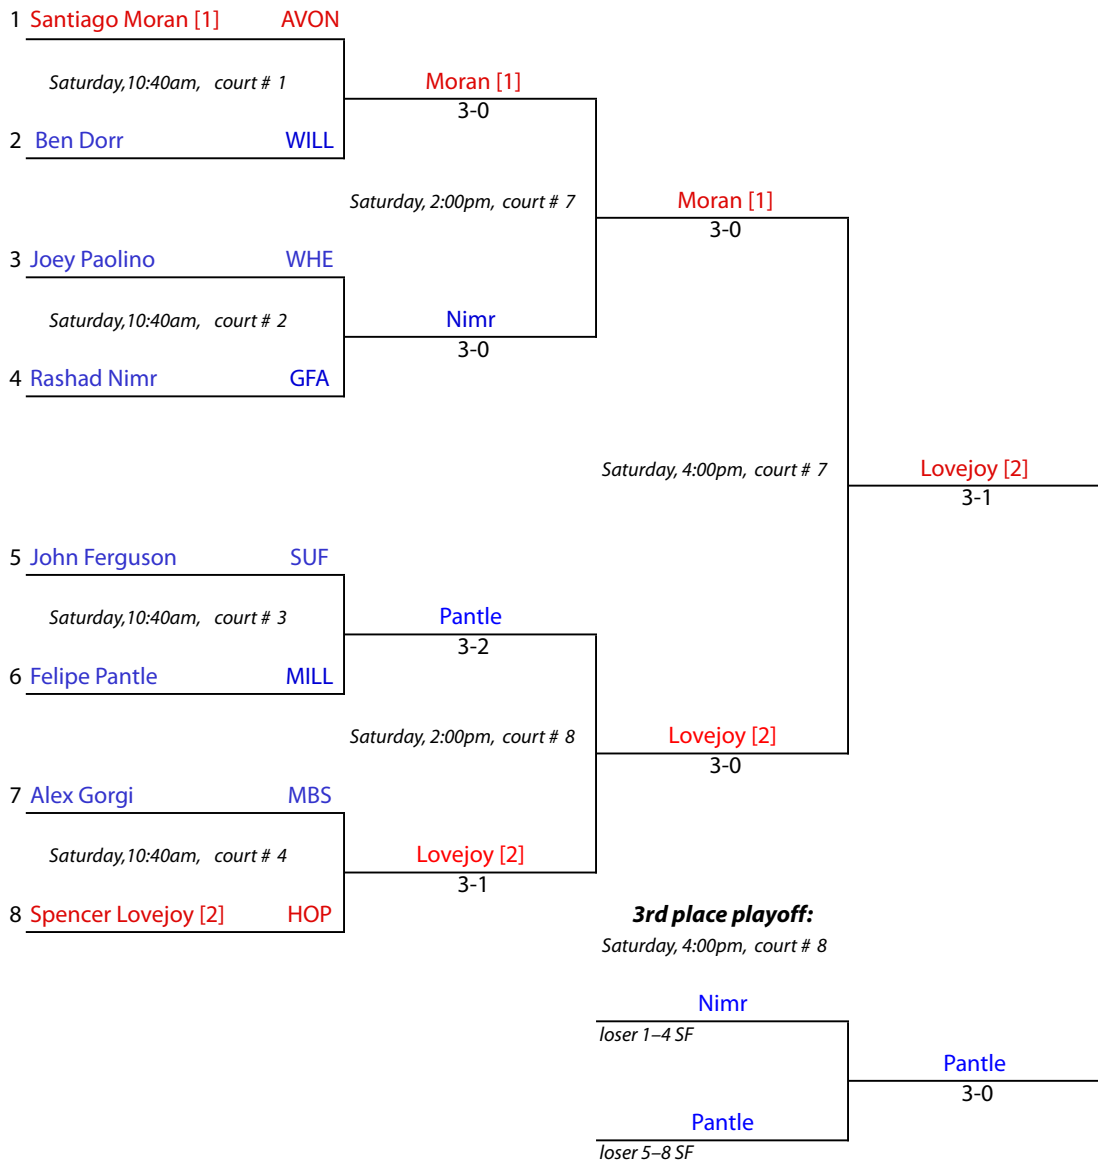

New England Interscholastic Squash Championships

Class "C" Team Tournament

Suffield Academy • Suffield, Connecticut • February 26, 2011

#2 Flight Championship Draw

FIRST ROUND

SEMIFINALS

FINAL