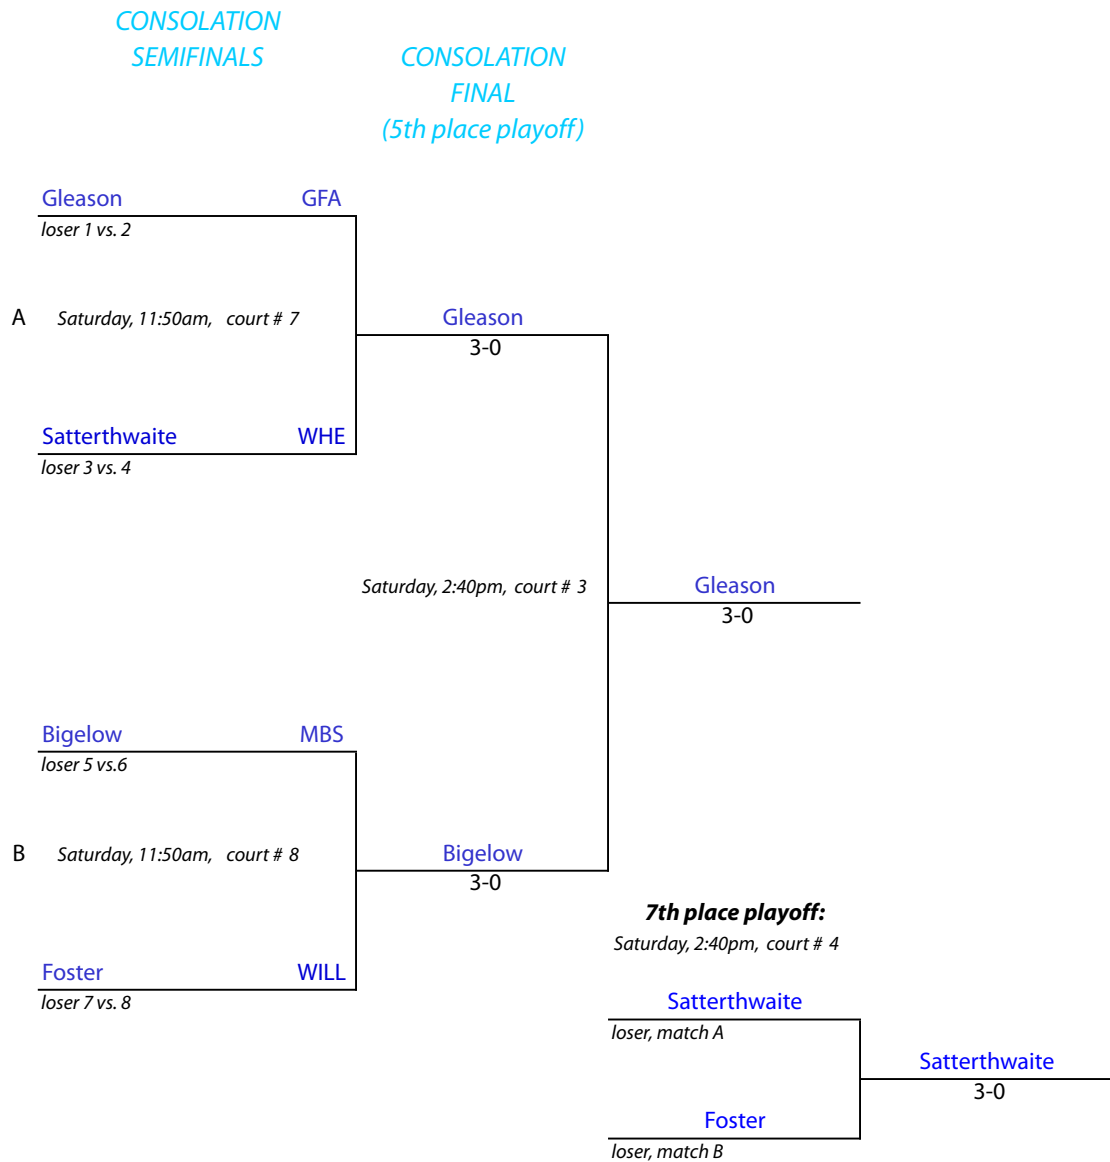

#4 Flight Championship Draw

FIRST ROUND

SEMIFINALS

FINAL

New England Interscholastic Squash Championships

Class "C" Team Tournament

Suffield Academy • Suffield, Connecticut • February 26, 2011

#4 Flight Consolation Draw