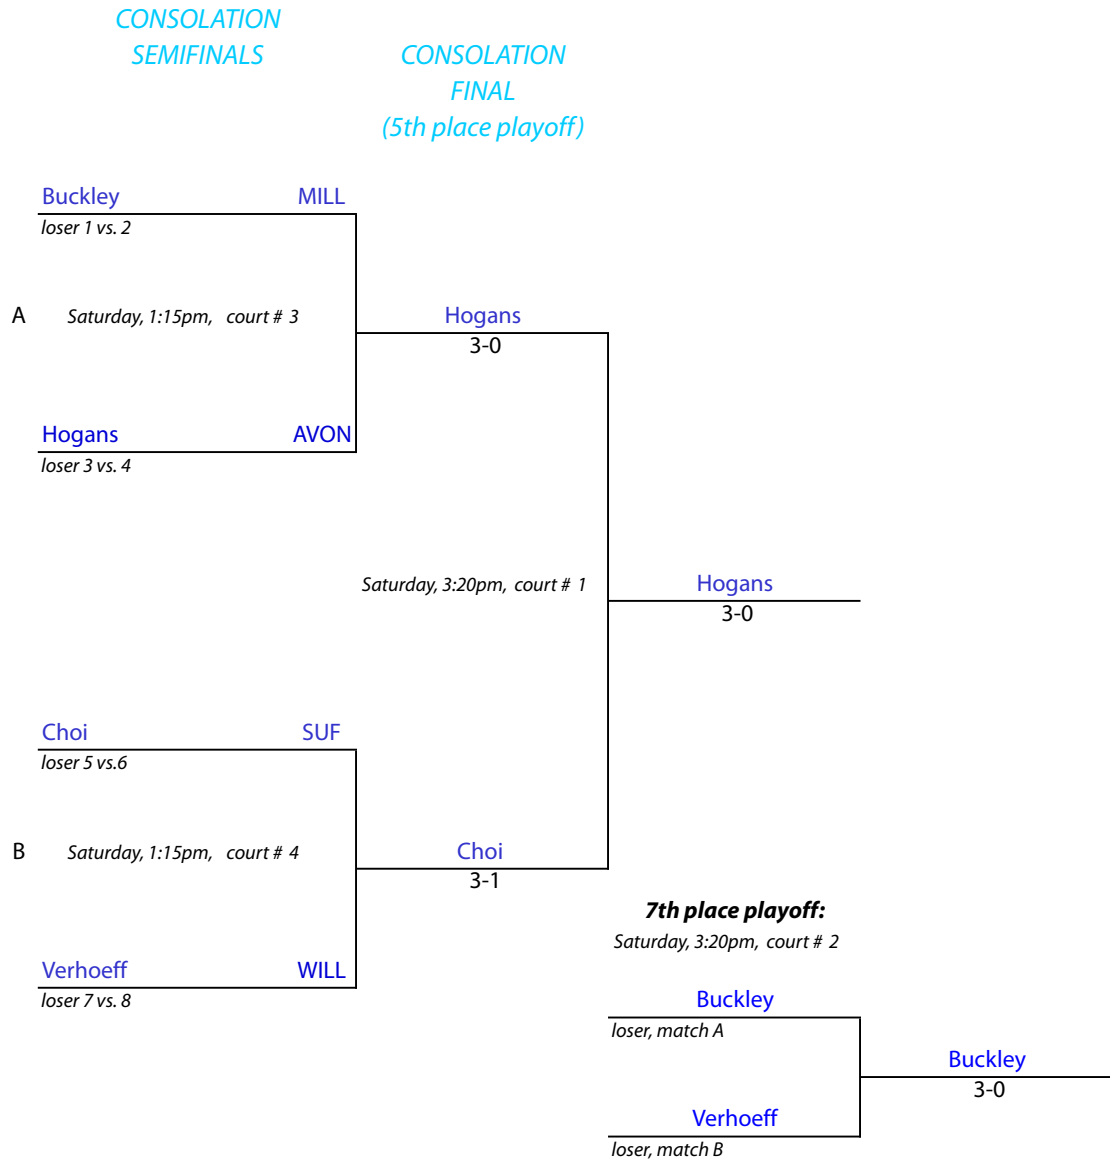

New England Interscholastic Squash Championships

Class "C" Team Tournament

Suffield Academy • Suffield, Connecticut • February 26, 2011

#1 Flight Consolation Draw