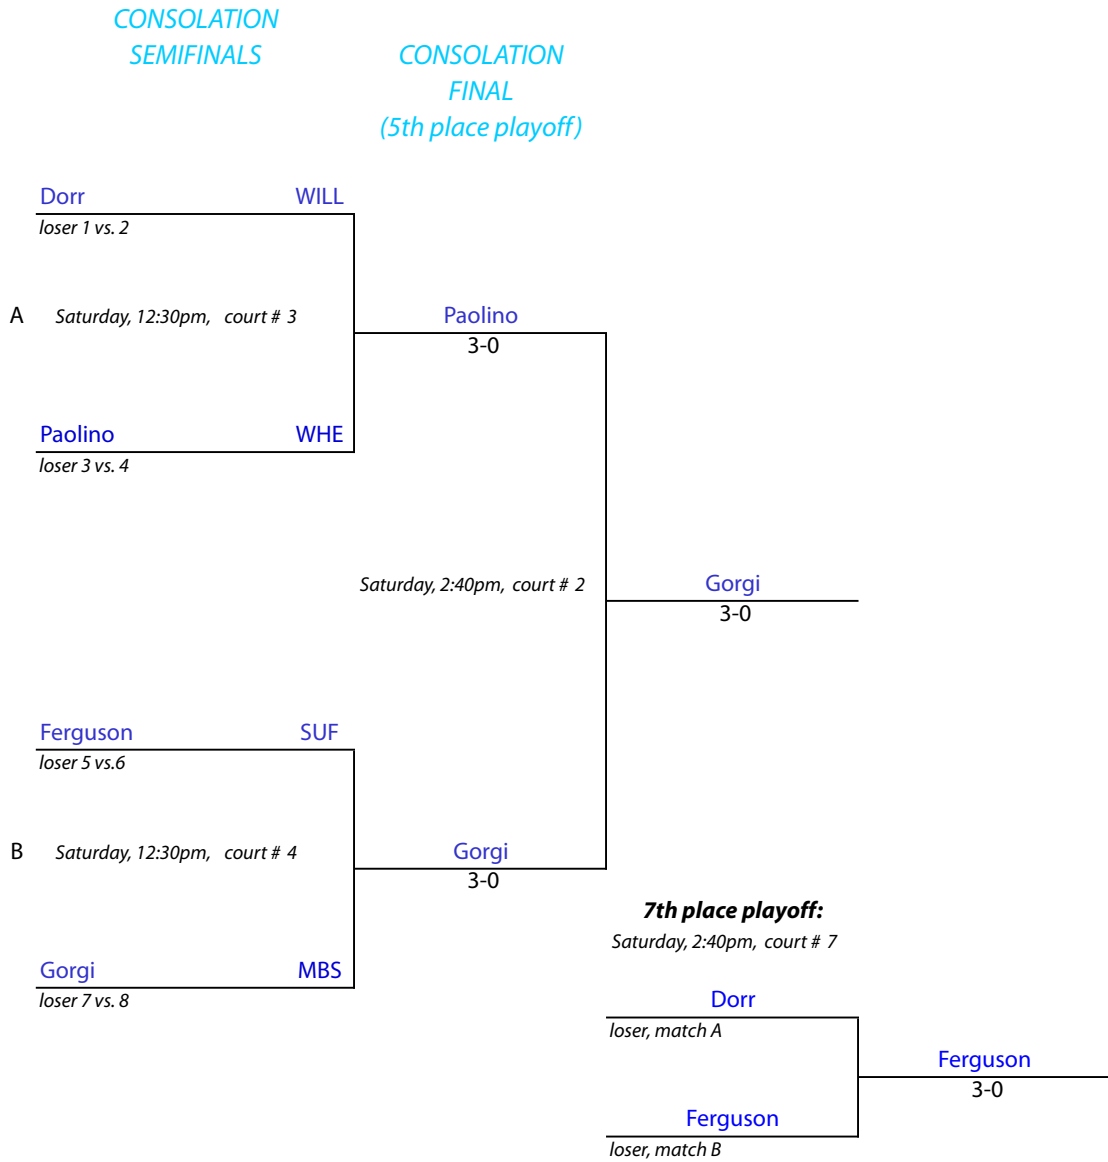

#2 Flight Championship Draw

FIRST ROUND

SEMIFINALS

FINAL

New England Interscholastic Squash Championships

Class "C" Team Tournament

Suffield Academy • Suffield, Connecticut • February 26, 2011

#2 Flight Consolation Draw