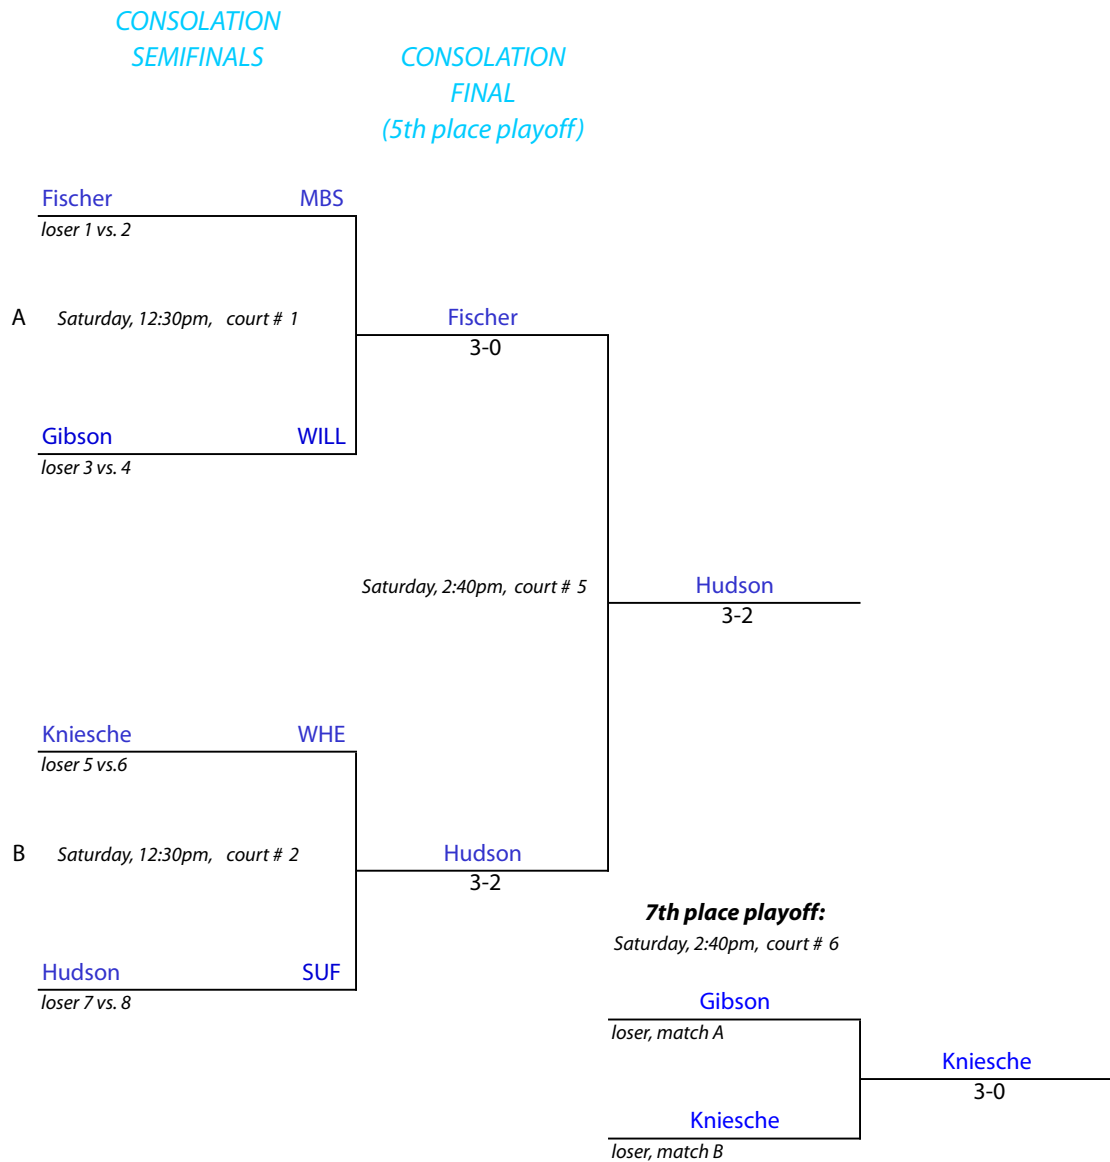

New England Interscholastic Squash Championships

Class "C" Team Tournament

Suffield Academy • Suffield, Connecticut • February 26, 2011

#3 Flight Consolation Draw