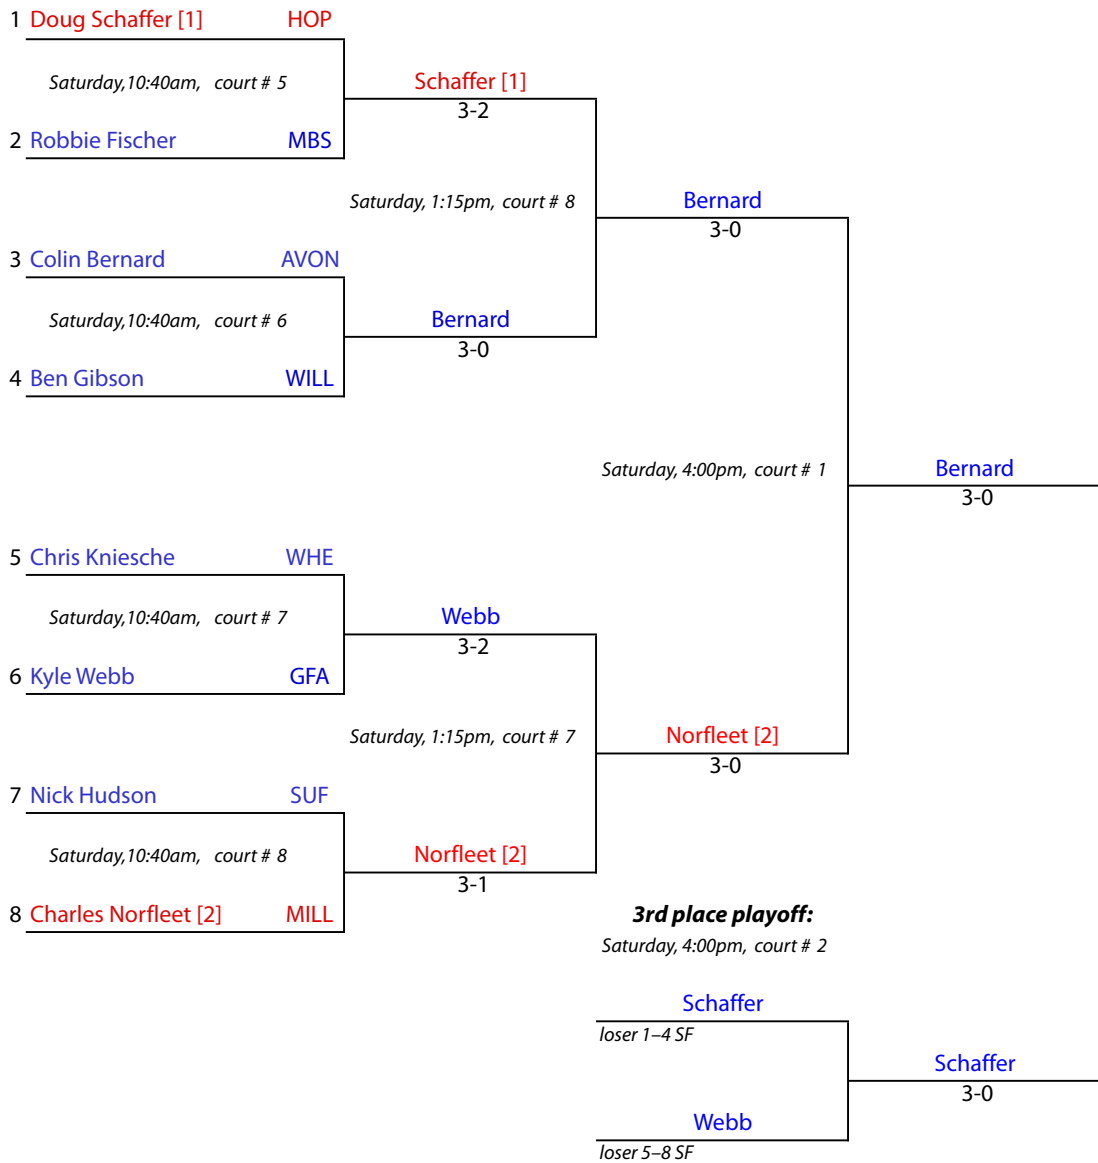

New England Interscholastic Squash Championships

Class "C" Team Tournament

Suffield Academy • Suffield, Connecticut • February 26, 2011

#3 Flight Championship Draw

FIRST ROUND

SEMIFINALS

FINAL

New England Interscholastic Squash Championships