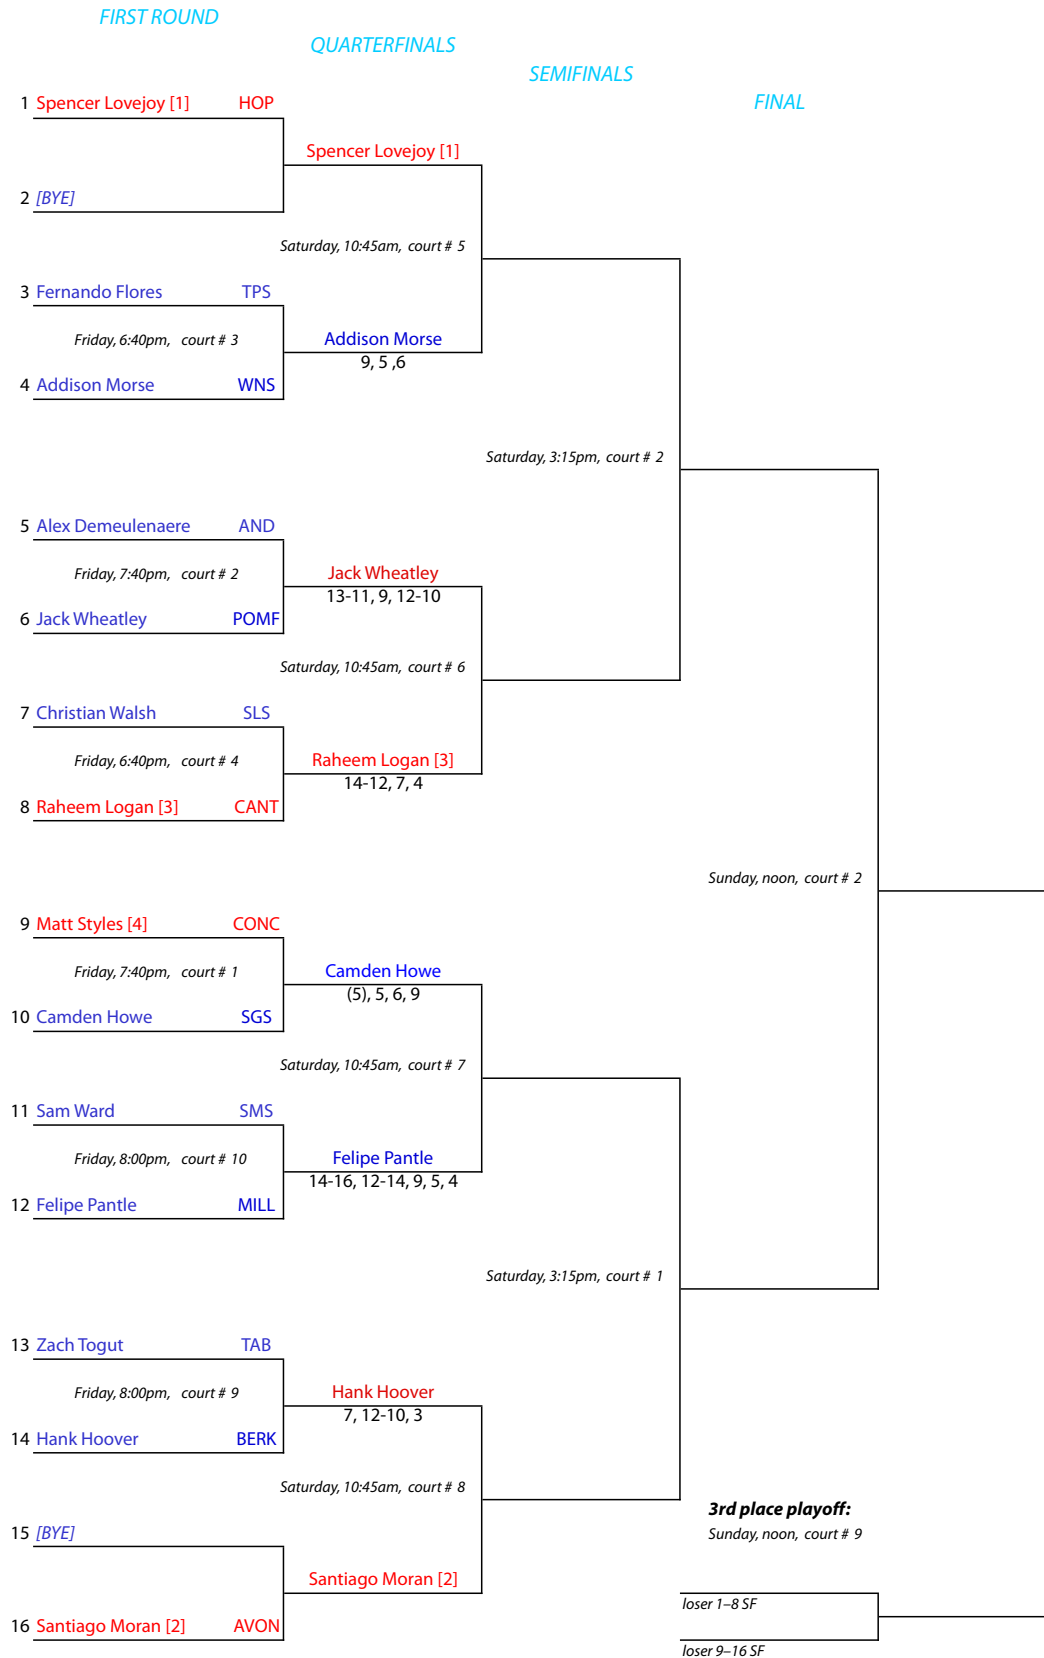

9th/11th place playoffs:

13th/14th place playoff:

New England Interscholastic Squash Championships

Class "B" Team Tournament

Choate Rosemary Hall • Wallingford, Connecticut • February 24–26, 2012

#2 Flight Championship Draw