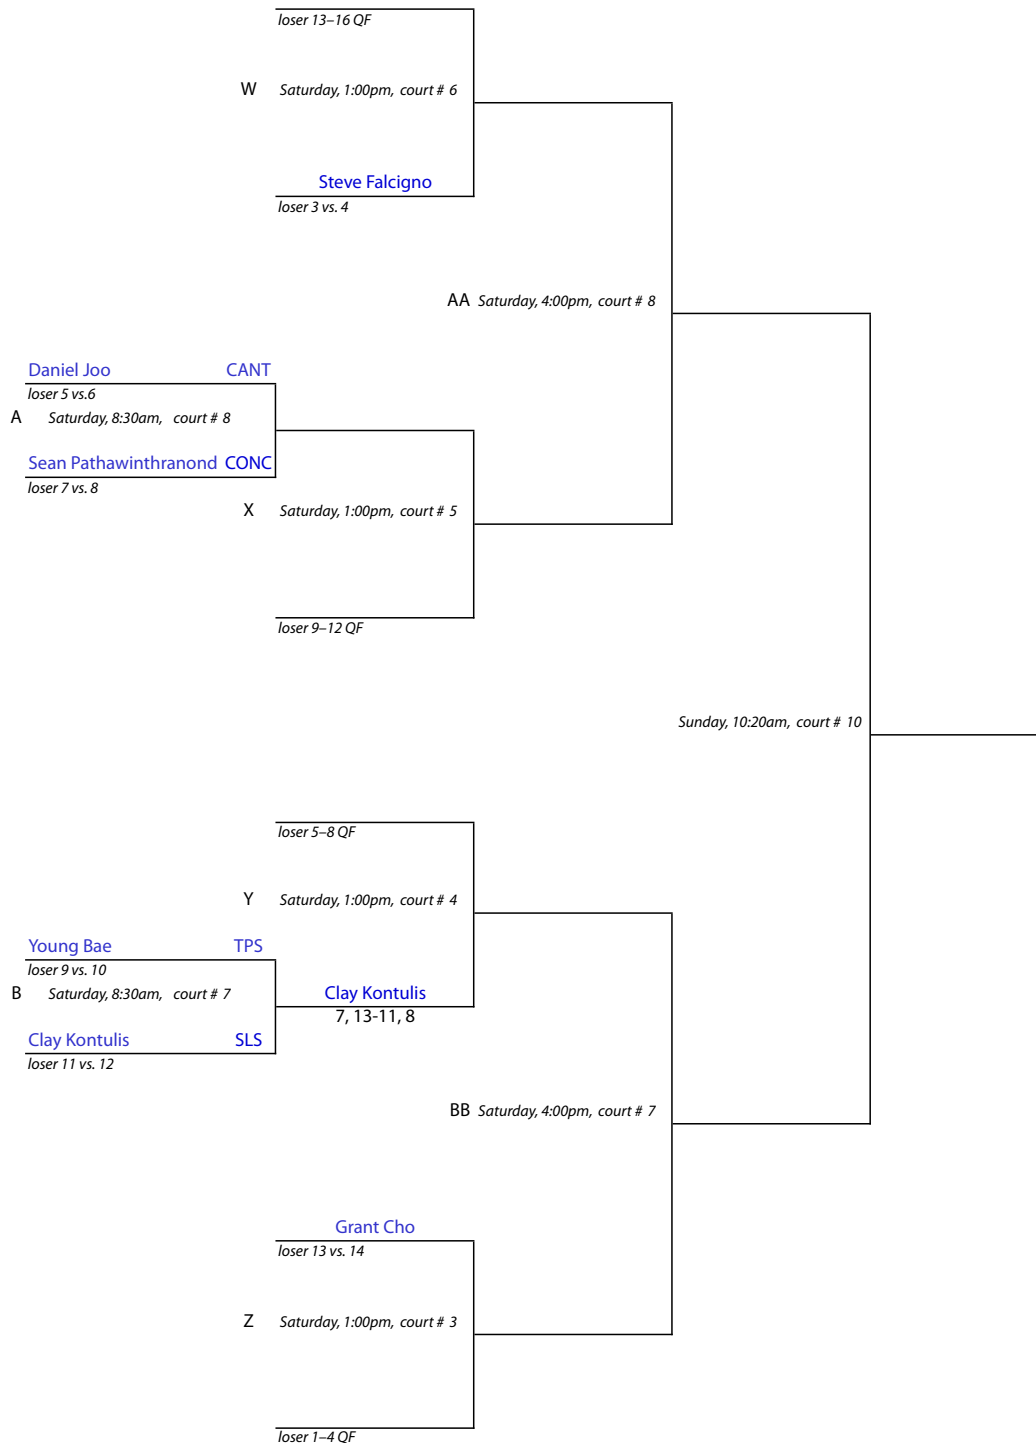

New England Interscholastic Squash Championships

Class "B" Team Tournament

Choate Rosemary Hall • Wallingford, Connecticut • February 24–26, 2012

#6 Flight Consolation Draw

CONSOLATION
FIRST ROUND

CONSOLATION
QUARTERFINALS

CONSOLATION
SEMIFINALS

CONSOLATION
FINAL
(5th place playoff)