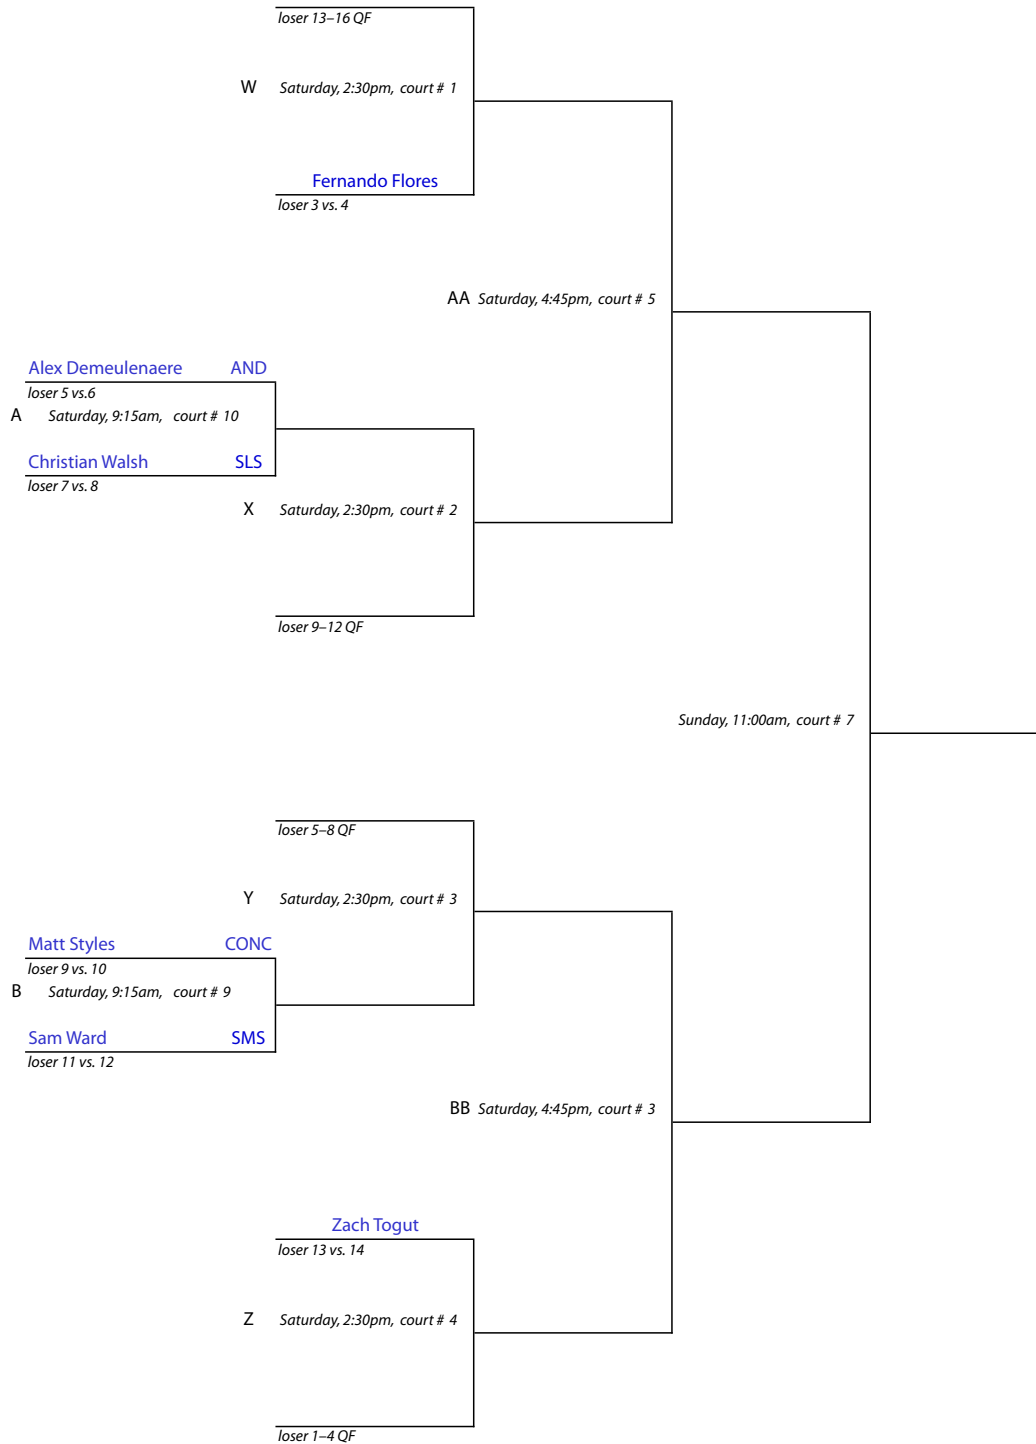

New England Interscholastic Squash Championships

Class "B" Team Tournament

Choate Rosemary Hall • Wallingford, Connecticut • February 24–26, 2012

#2 Flight Consolation Draw

CONSOLATION
FIRST ROUND

CONSOLATION
QUARTERFINALS

CONSOLATION
SEMIFINALS

CONSOLATION
FINAL
(5th place playoff)