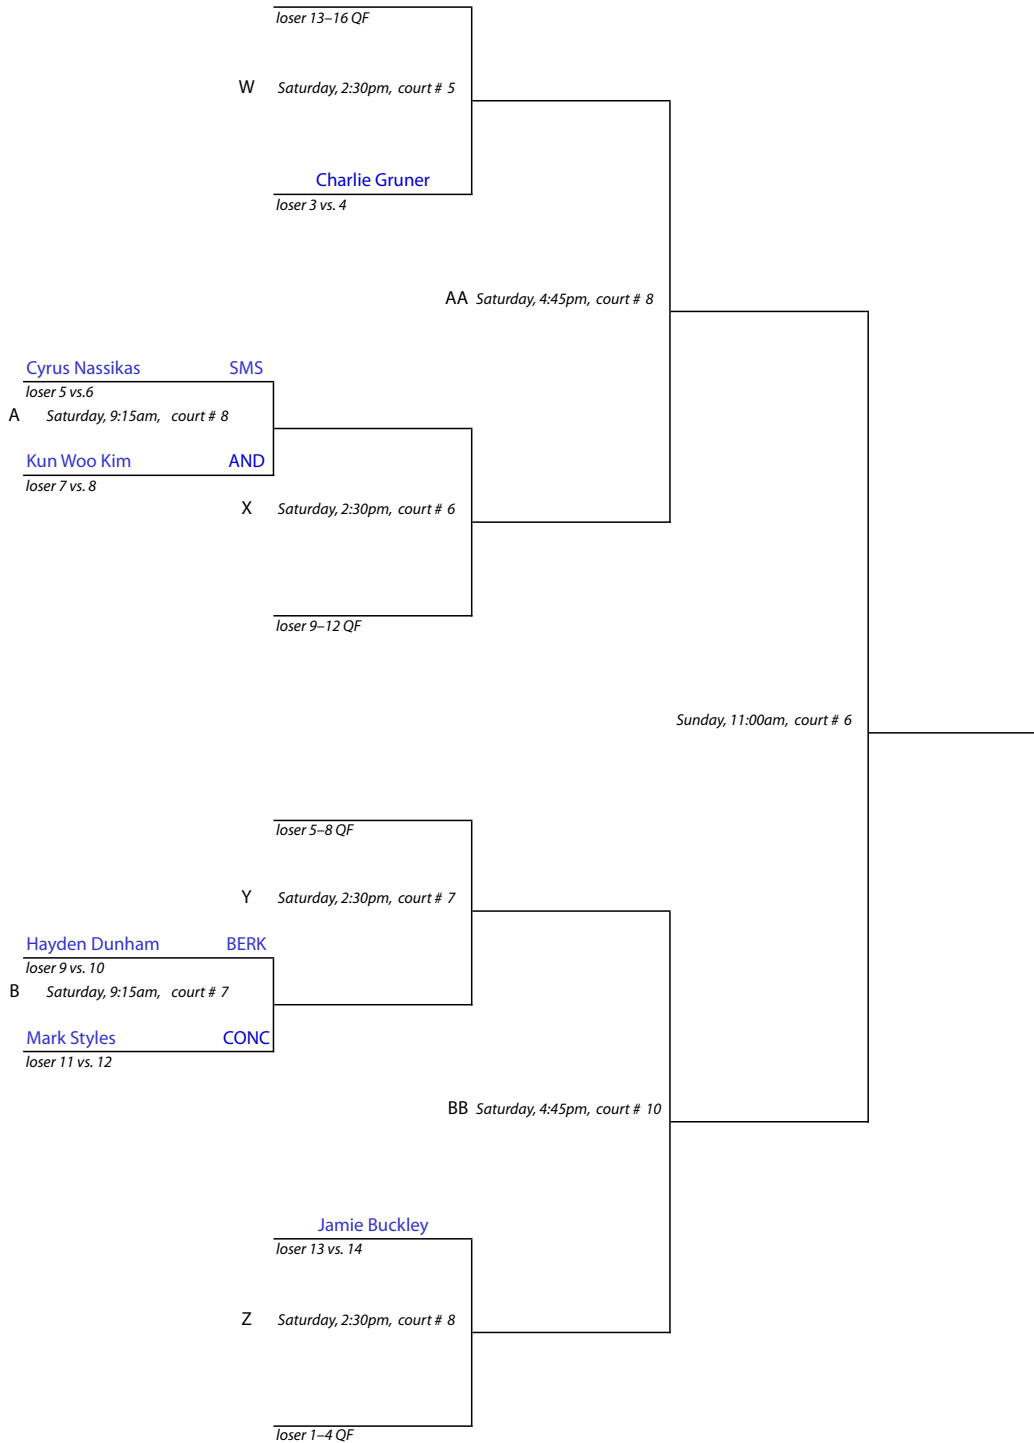

Class "B" Team Tournament

Choate Rosemary Hall • Wallingford, Connecticut • February 24–26, 2012

#1 Flight Consolation Draw

CONSOLATION
FIRST ROUND

CONSOLATION
QUARTERFINALS

CONSOLATION
SEMIFINALS

CONSOLATION
FINAL
(5th place playoff)