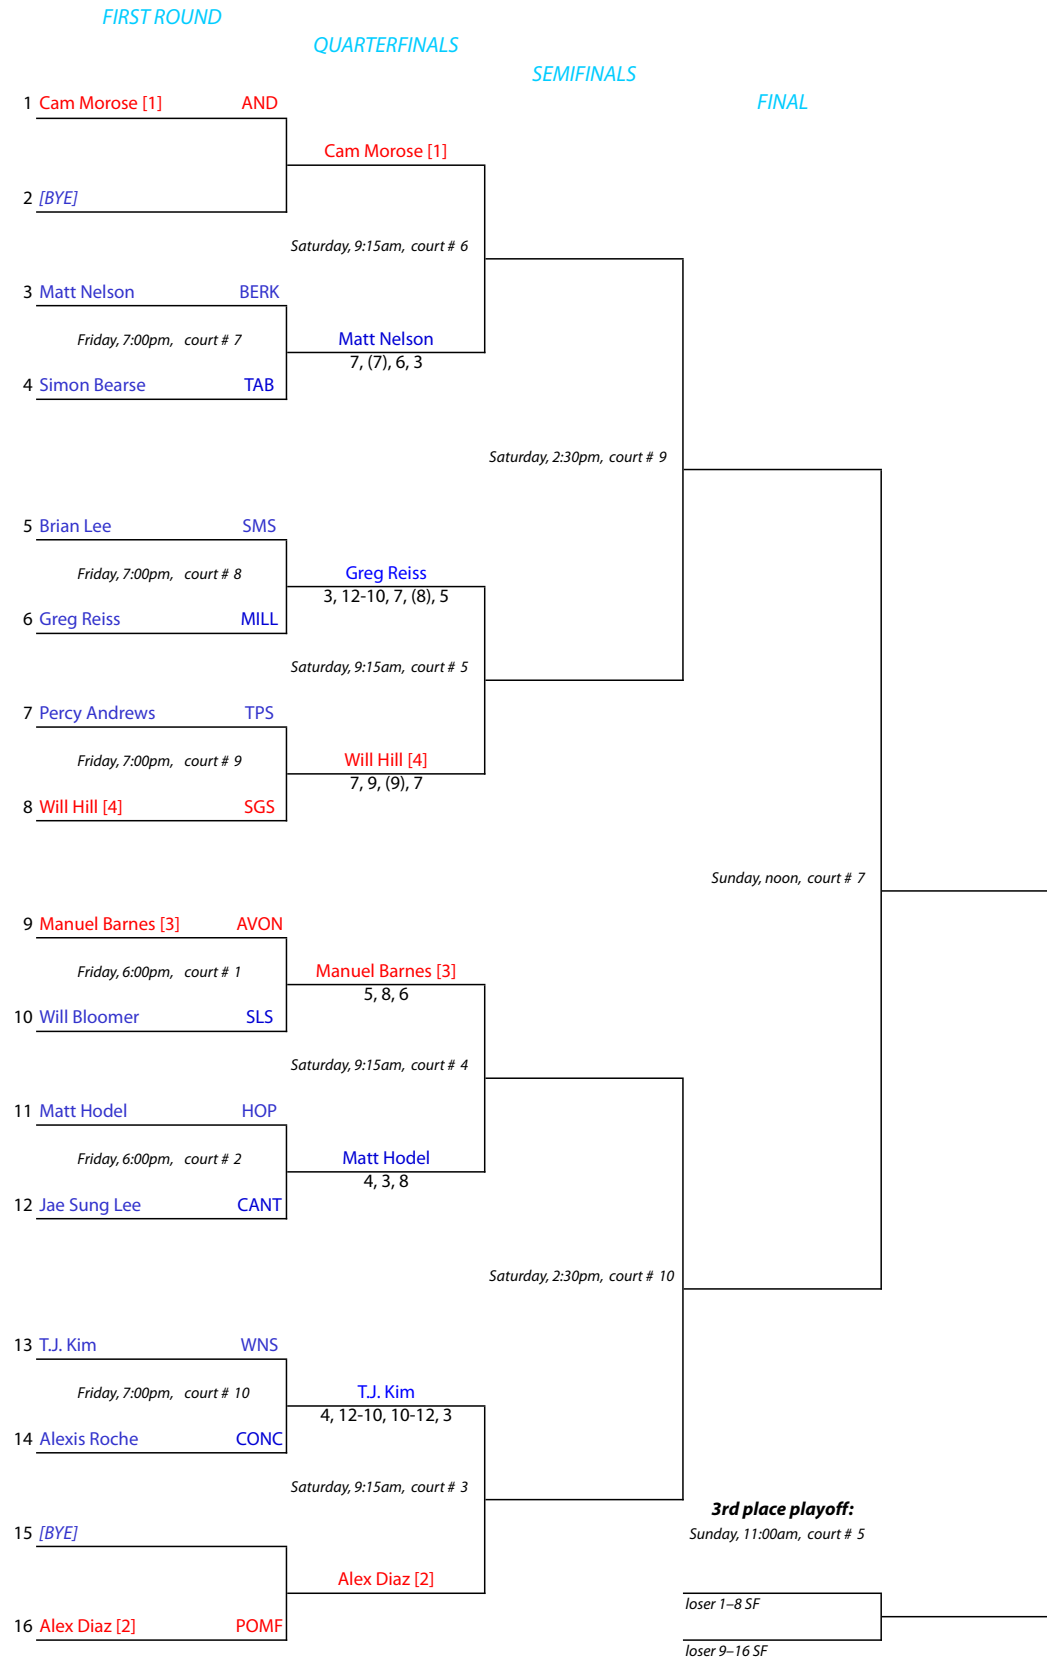

New England Interscholastic Squash Championships

Class "B" Team Tournament

Choate Rosemary Hall • Wallingford, Connecticut • February 24–26, 2012

#7 Flight Championship Draw