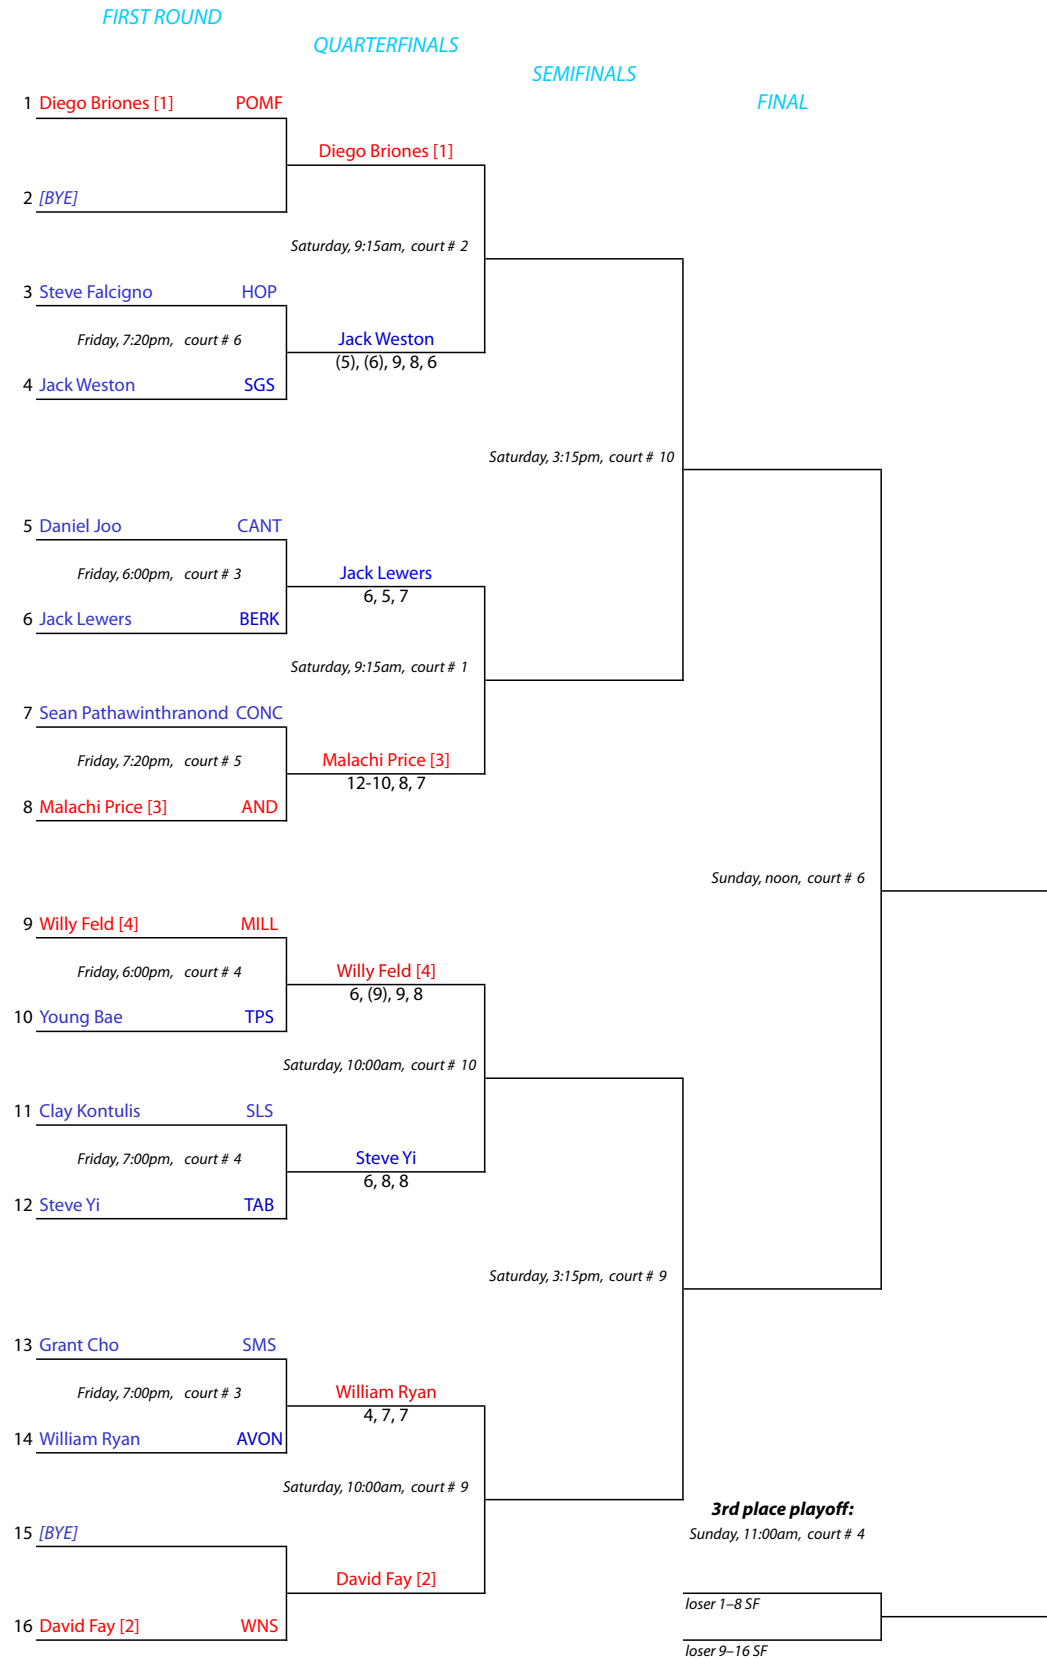

New England Interscholastic Squash Championships

Class "B" Team Tournament

Choate Rosemary Hall • Wallingford, Connecticut • February 24–26, 2012

#6 Flight Championship Draw