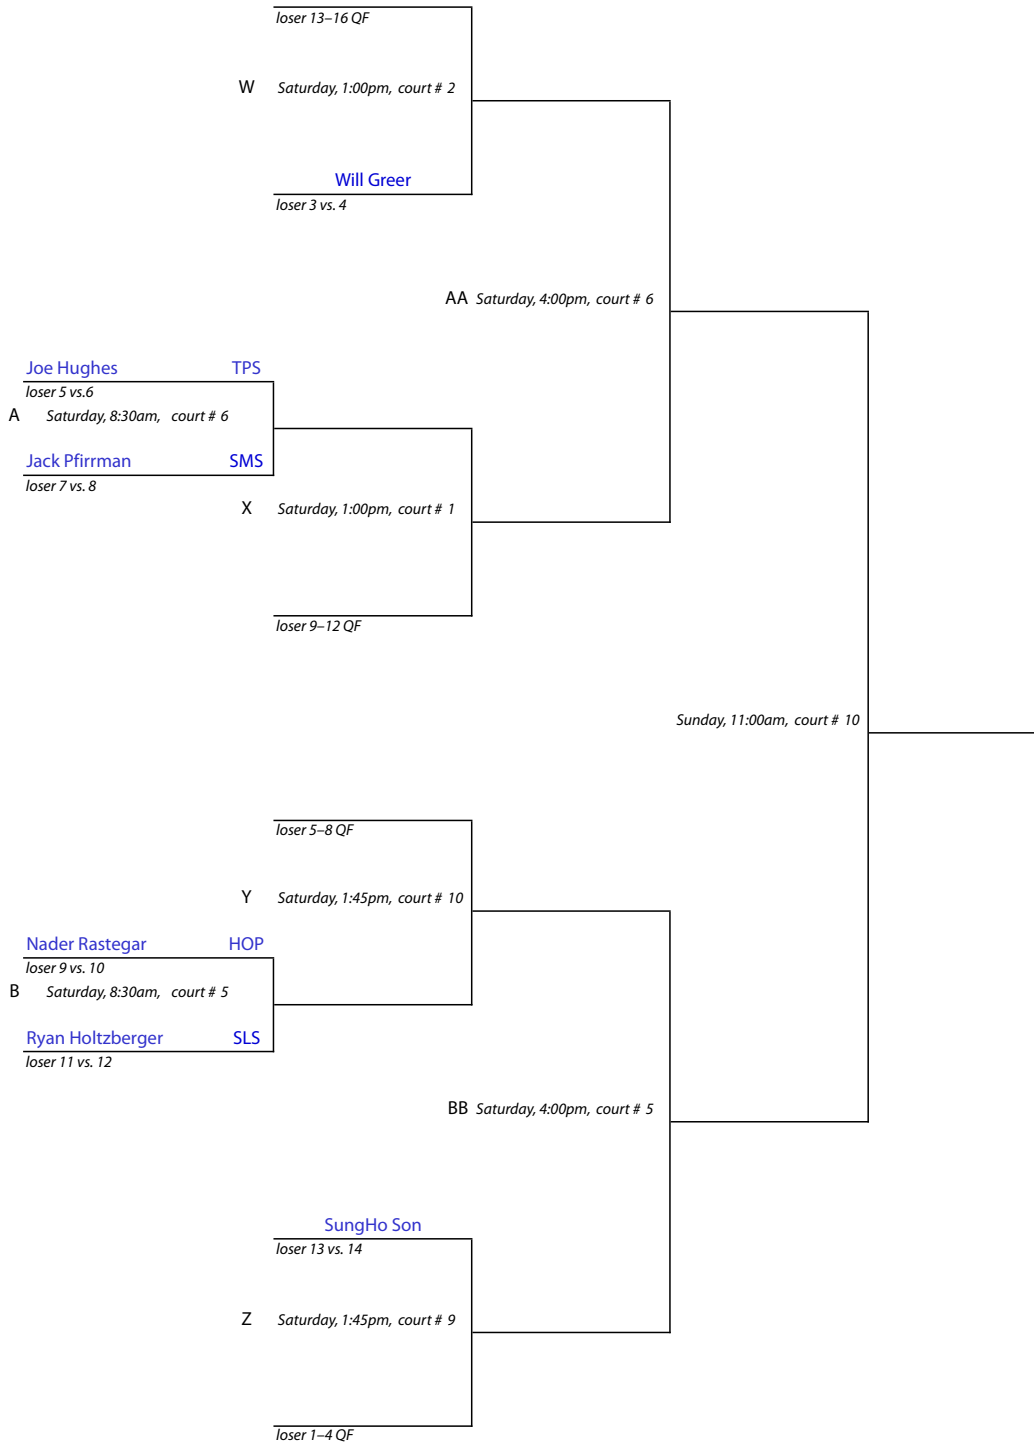

New England Interscholastic Squash Championships

Class "B" Team Tournament

Choate Rosemary Hall • Wallingford, Connecticut • February 24–26, 2012

#5 Flight Consolation Draw

CONSOLATION
FIRST ROUND

CONSOLATION
QUARTERFINALS

CONSOLATION
SEMIFINALS

CONSOLATION
FINAL
(5th place playoff)