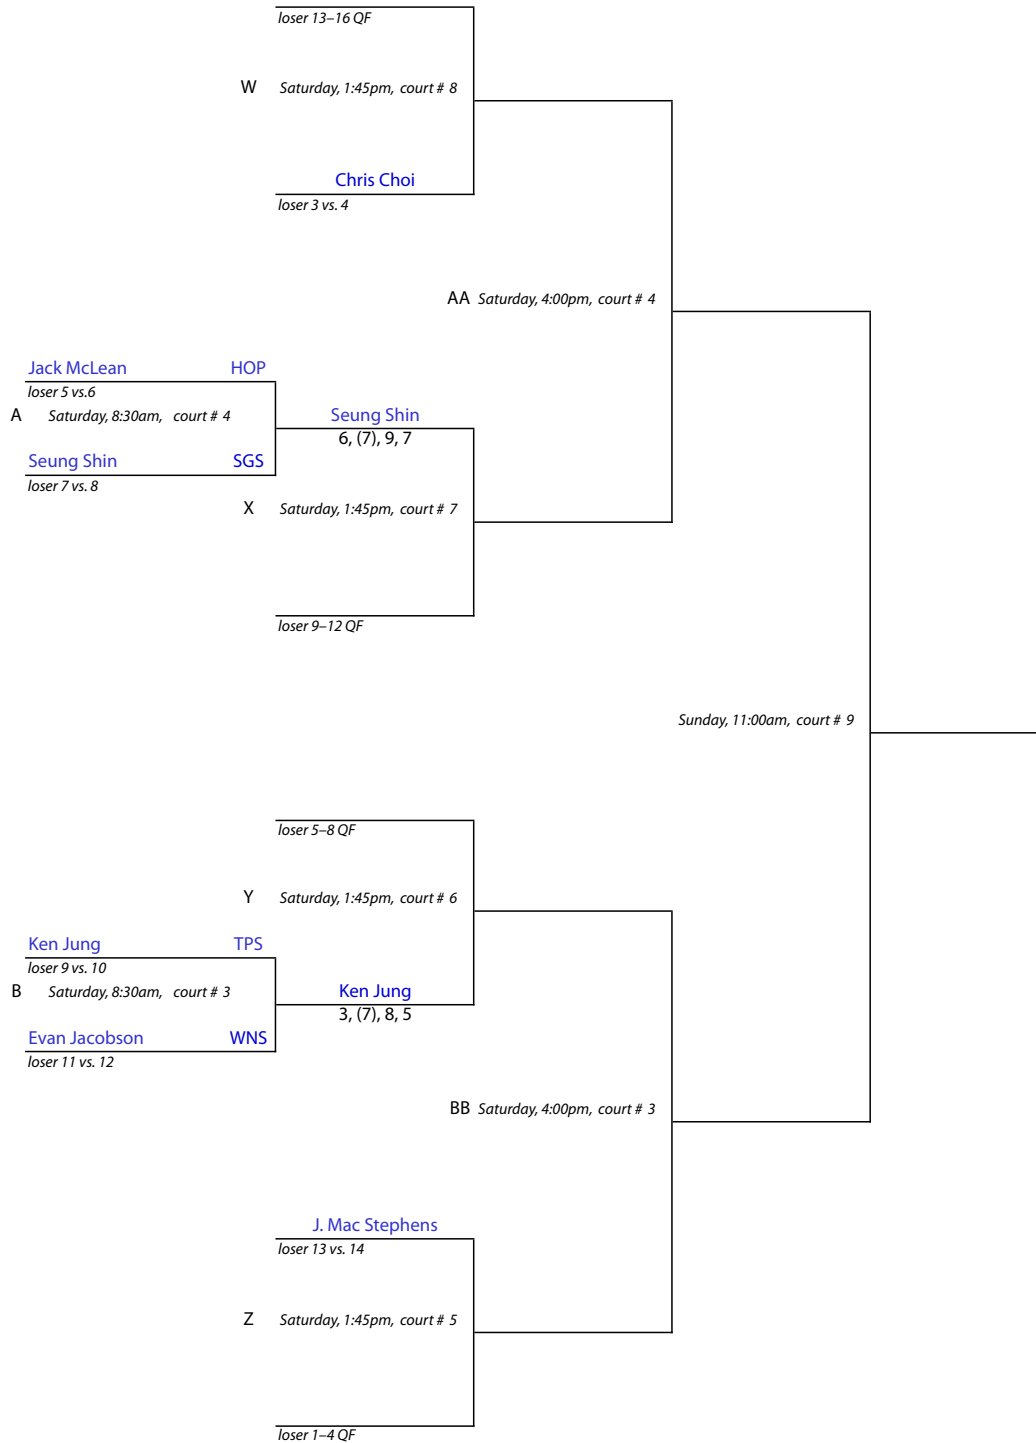

New England Interscholastic Squash Championships

Class "B" Team Tournament

Choate Rosemary Hall • Wallingford, Connecticut • February 24–26, 2012

#4 Flight Consolation Draw

CONSOLATION
FIRST ROUND

CONSOLATION
QUARTERFINALS

CONSOLATION
SEMIFINALS

CONSOLATION
FINAL
(5th place playoff)