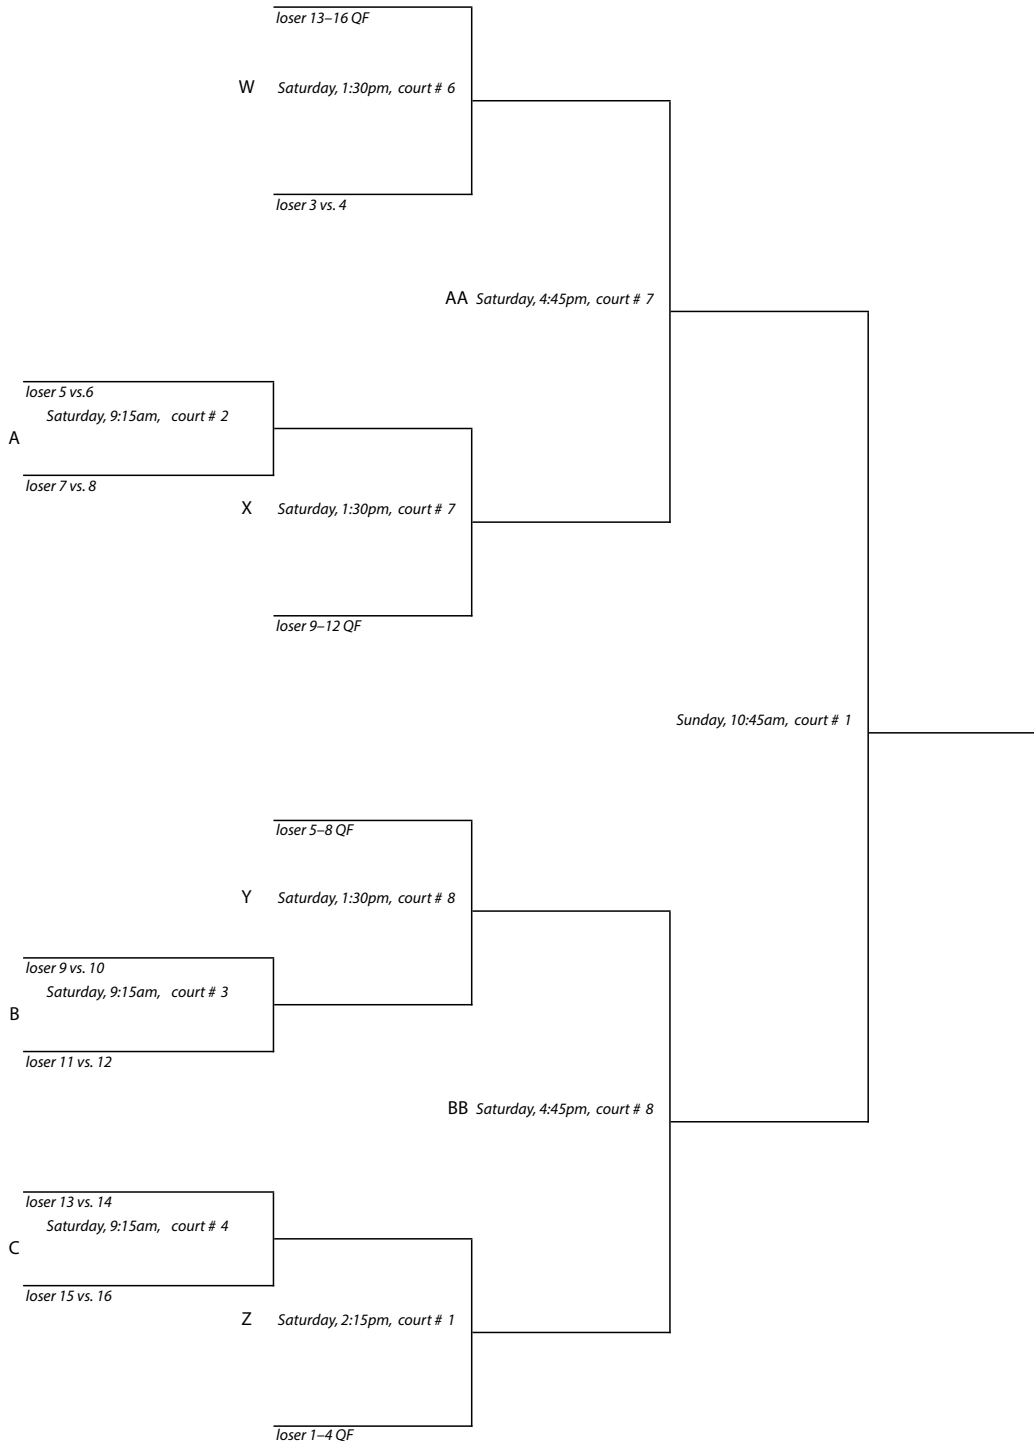

New England Interscholastic Squash Championships

Class "B" Team Tournament

Pomfret School • Pomfret, Connecticut • February 21–23, 2014

#4 Flight Consolation Draw

CONSOLATION
FIRST ROUND

CONSOLATION
QUARTERFINALS

CONSOLATION
SEMIFINALS

CONSOLATION
FINAL
(5th place playoff)