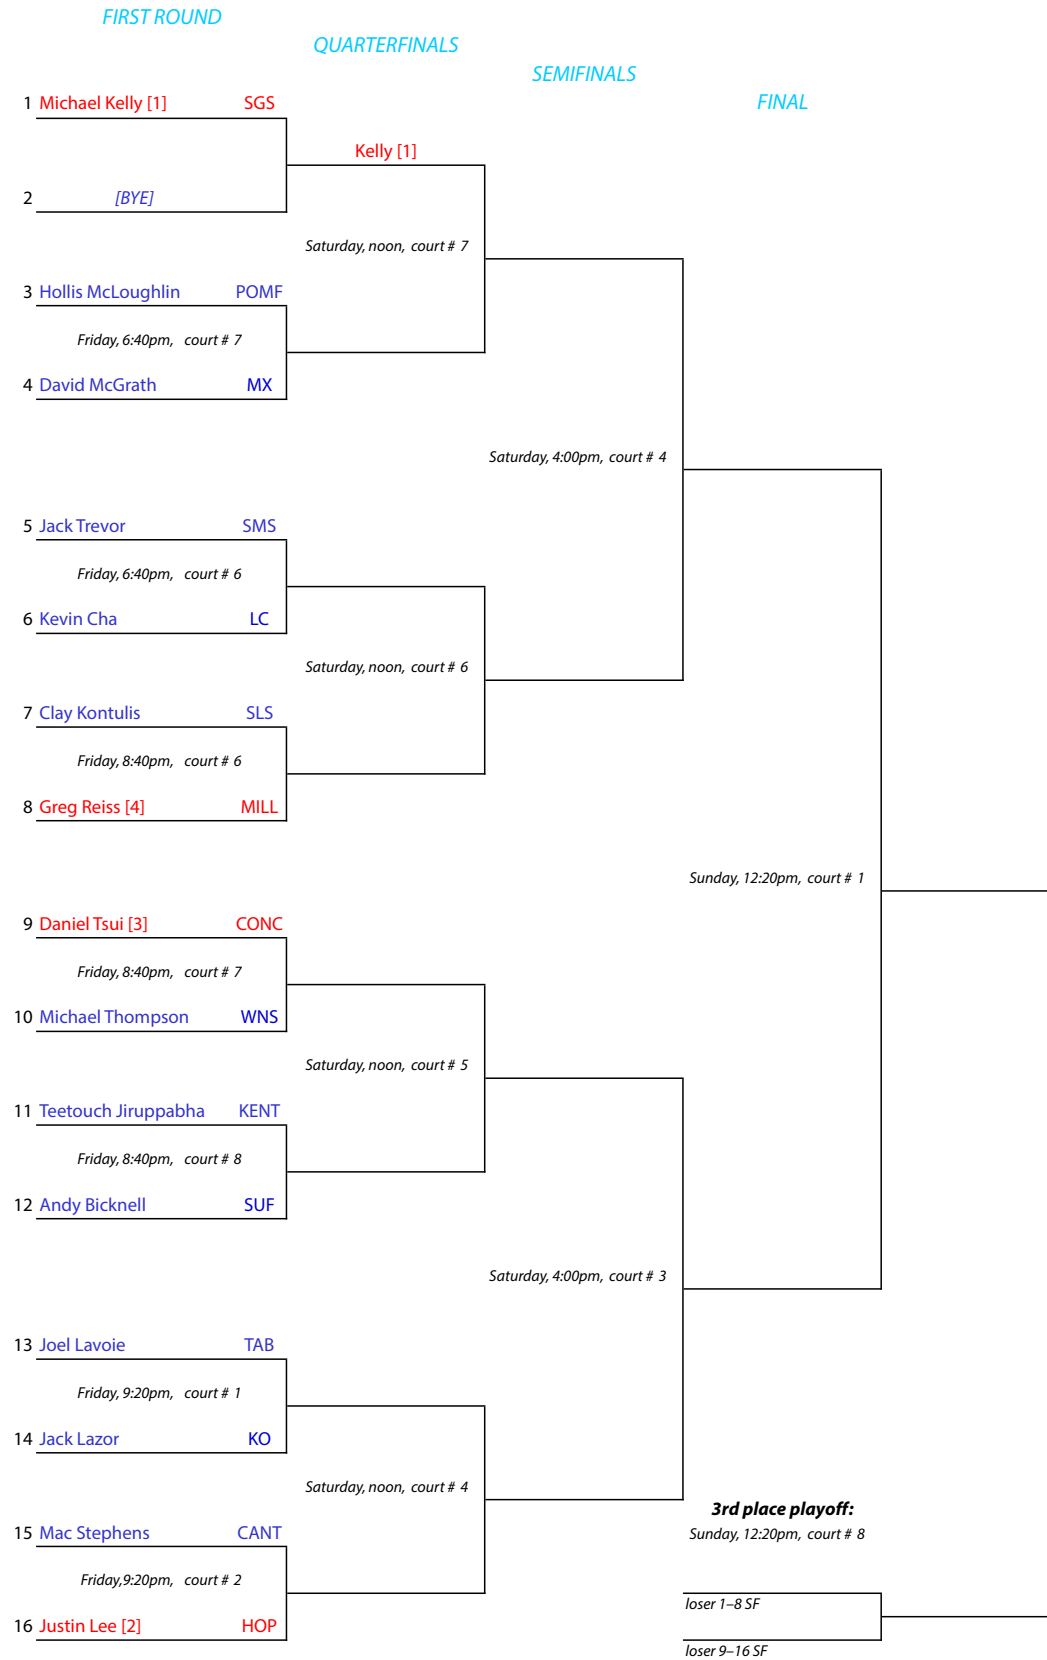

13th/14th place playoff:

Second Consolation feed-in:

New England Interscholastic Squash Championships

Class "B" Team Tournament

Pomfret School • Pomfret, Connecticut • February 21–23, 2014

#2 Flight Championship Draw