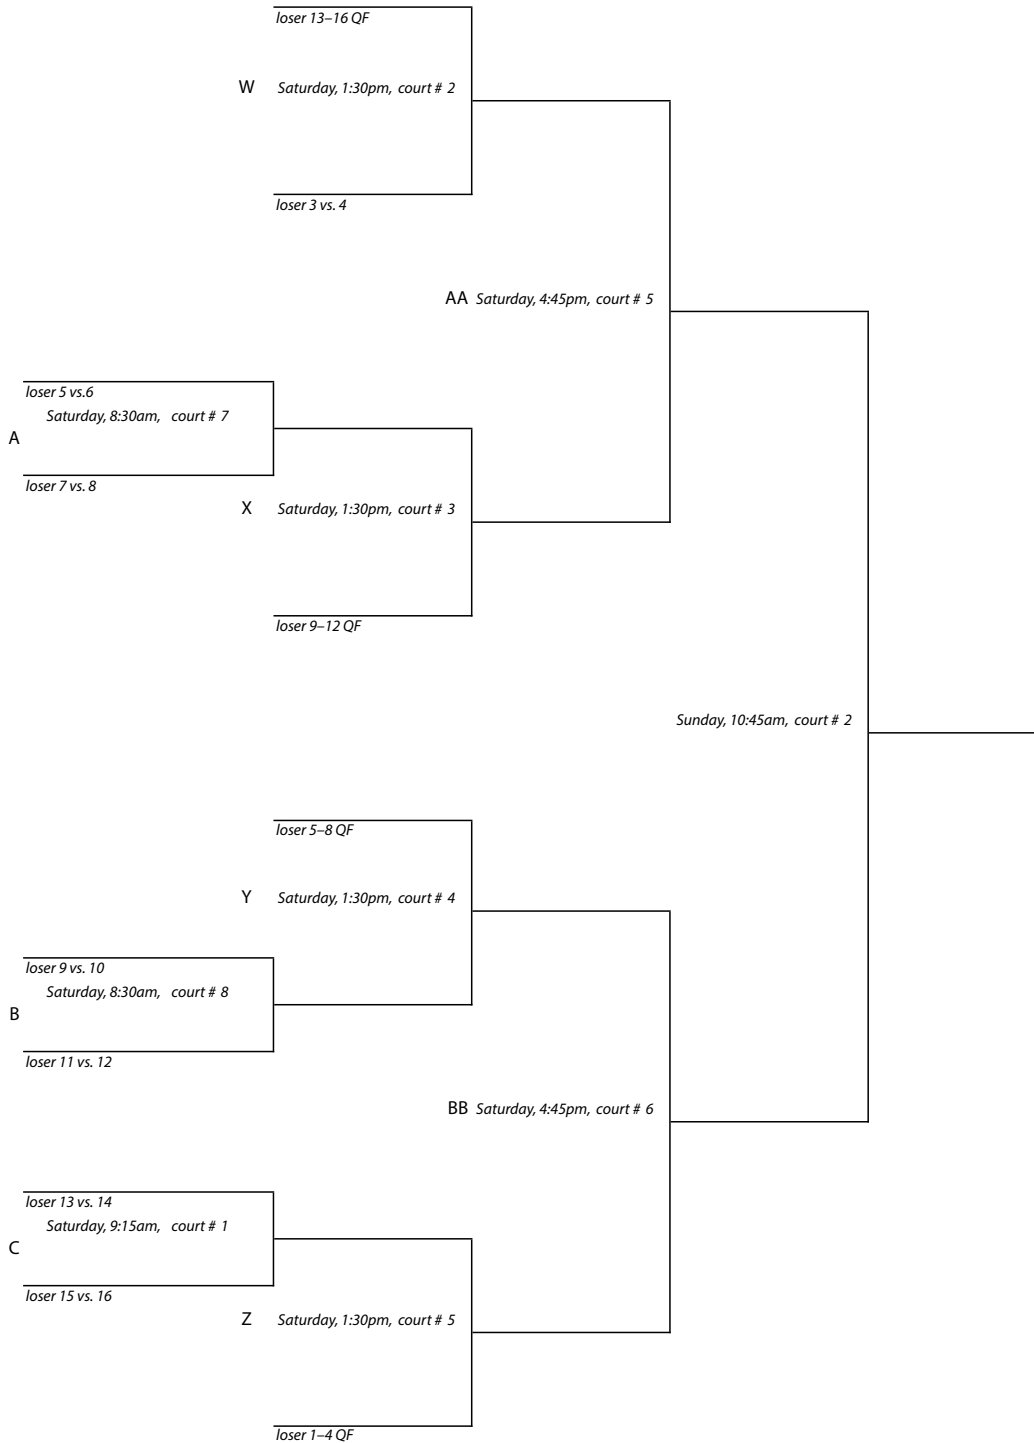

New England Interscholastic Squash Championships

Class "B" Team Tournament

Pomfret School • Pomfret, Connecticut • February 21–23, 2014

#5 Flight Consolation Draw

CONSOLATION
FIRST ROUND

CONSOLATION
QUARTERFINALS

CONSOLATION
SEMIFINALS

CONSOLATION
FINAL
(5th place playoff)