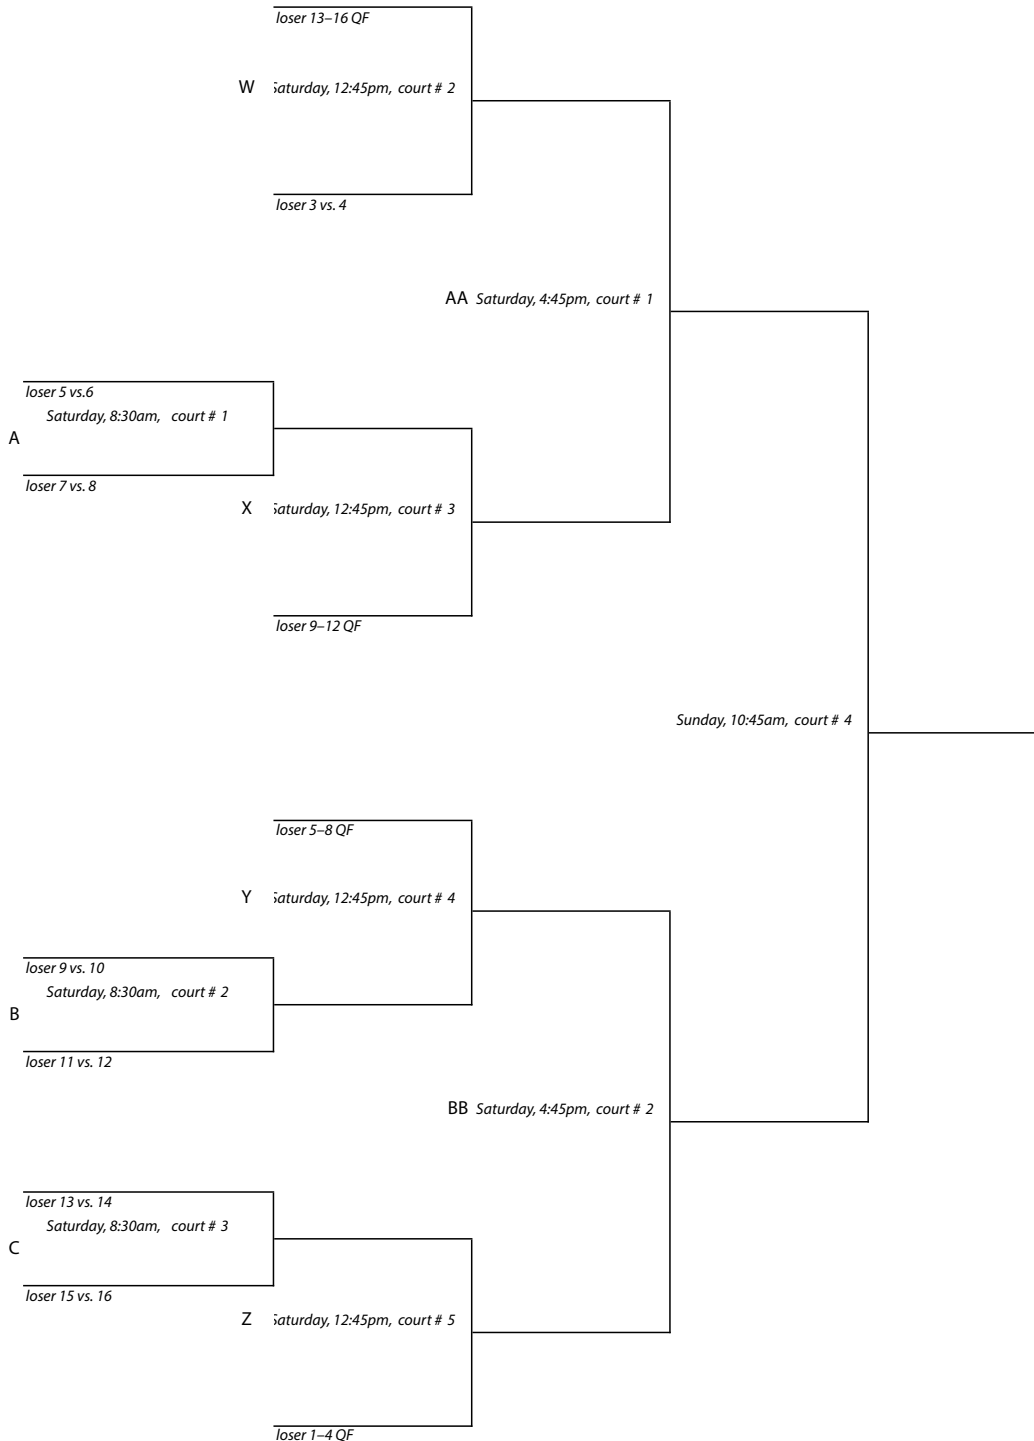

New England Interscholastic Squash Championships

Class "B" Team Tournament

Pomfret School • Pomfret, Connecticut • February 21–23, 2014

#7 Flight Consolation Draw

CONSOLATION
FIRST ROUND

CONSOLATION
QUARTERFINALS

CONSOLATION
SEMIFINALS

CONSOLATION
FINAL
(5th place playoff)