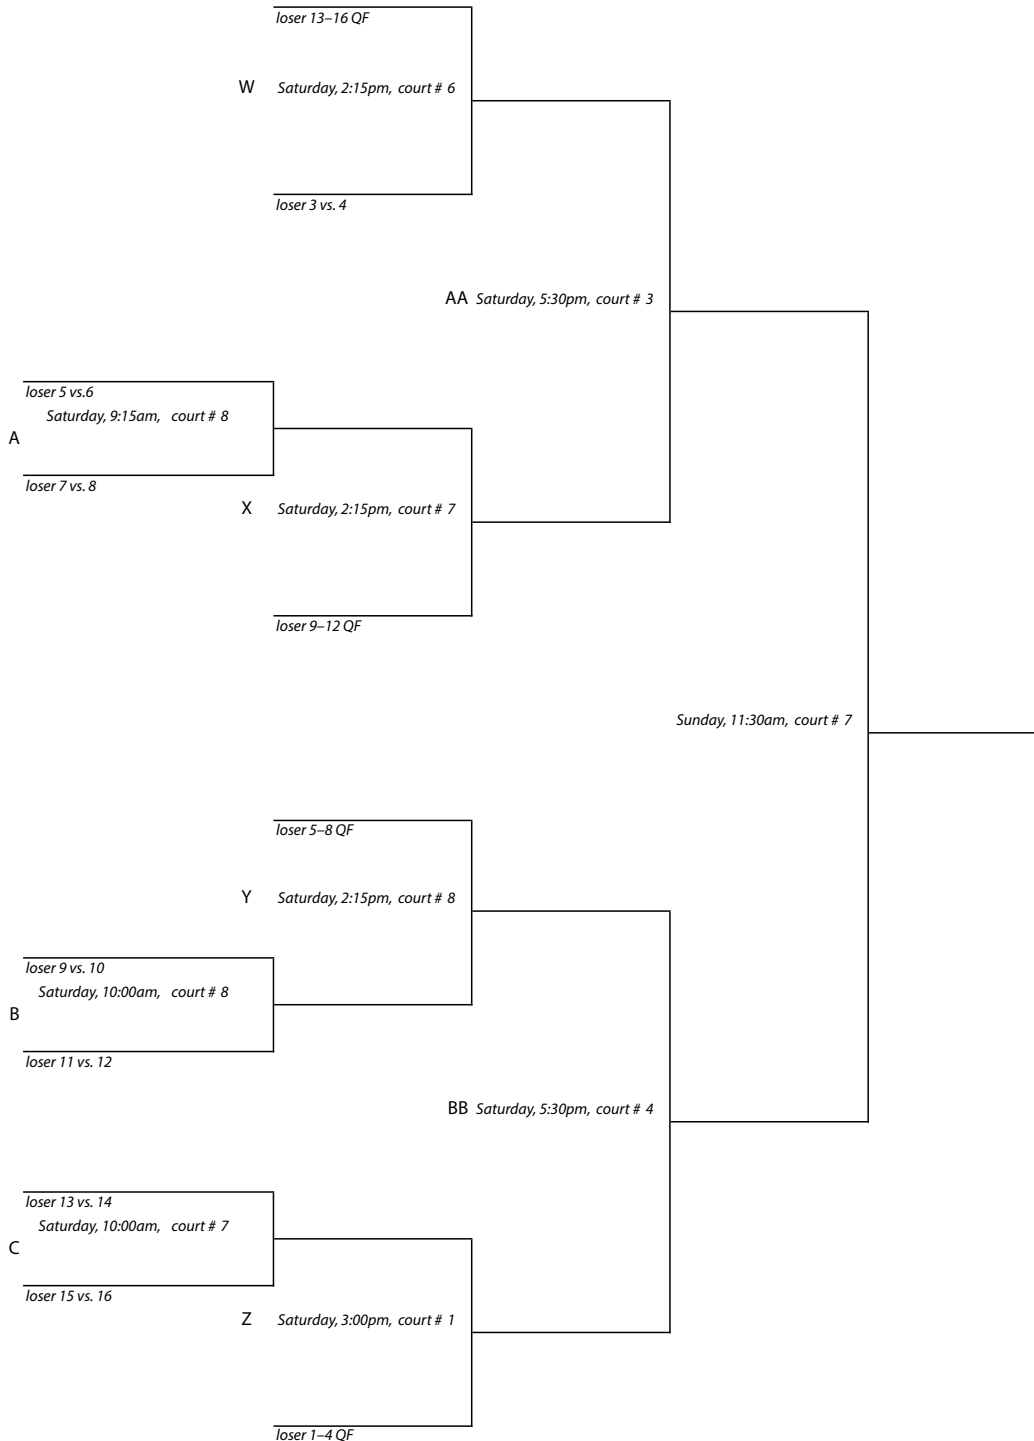

New England Interscholastic Squash Championships

Class "B" Team Tournament

Pomfret School • Pomfret, Connecticut • February 21–23, 2014

#2 Flight Consolation Draw

CONSOLATION
FIRST ROUND

CONSOLATION
QUARTERFINALS

CONSOLATION
SEMIFINALS

CONSOLATION
FINAL
(5th place playoff)