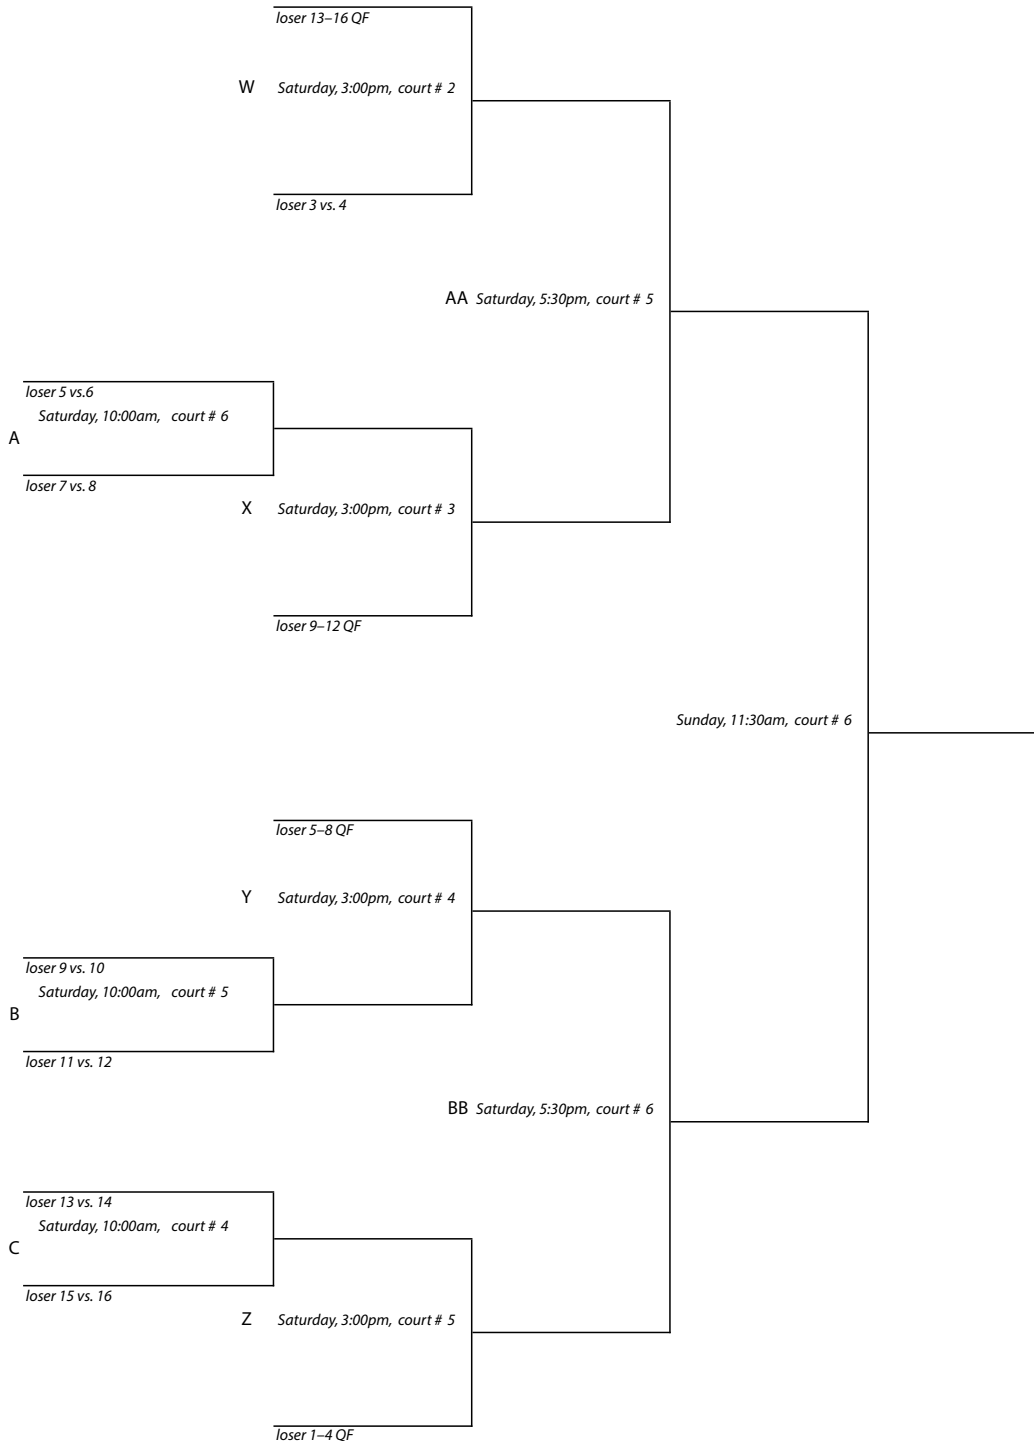

Class "B" Team Tournament

Pomfret School • Pomfret, Connecticut • February 21–23, 2014

#1 Flight Consolation Draw

CONSOLATION
FIRST ROUND

CONSOLATION
QUARTERFINALS

CONSOLATION
SEMIFINALS

CONSOLATION
FINAL
(5th place playoff)