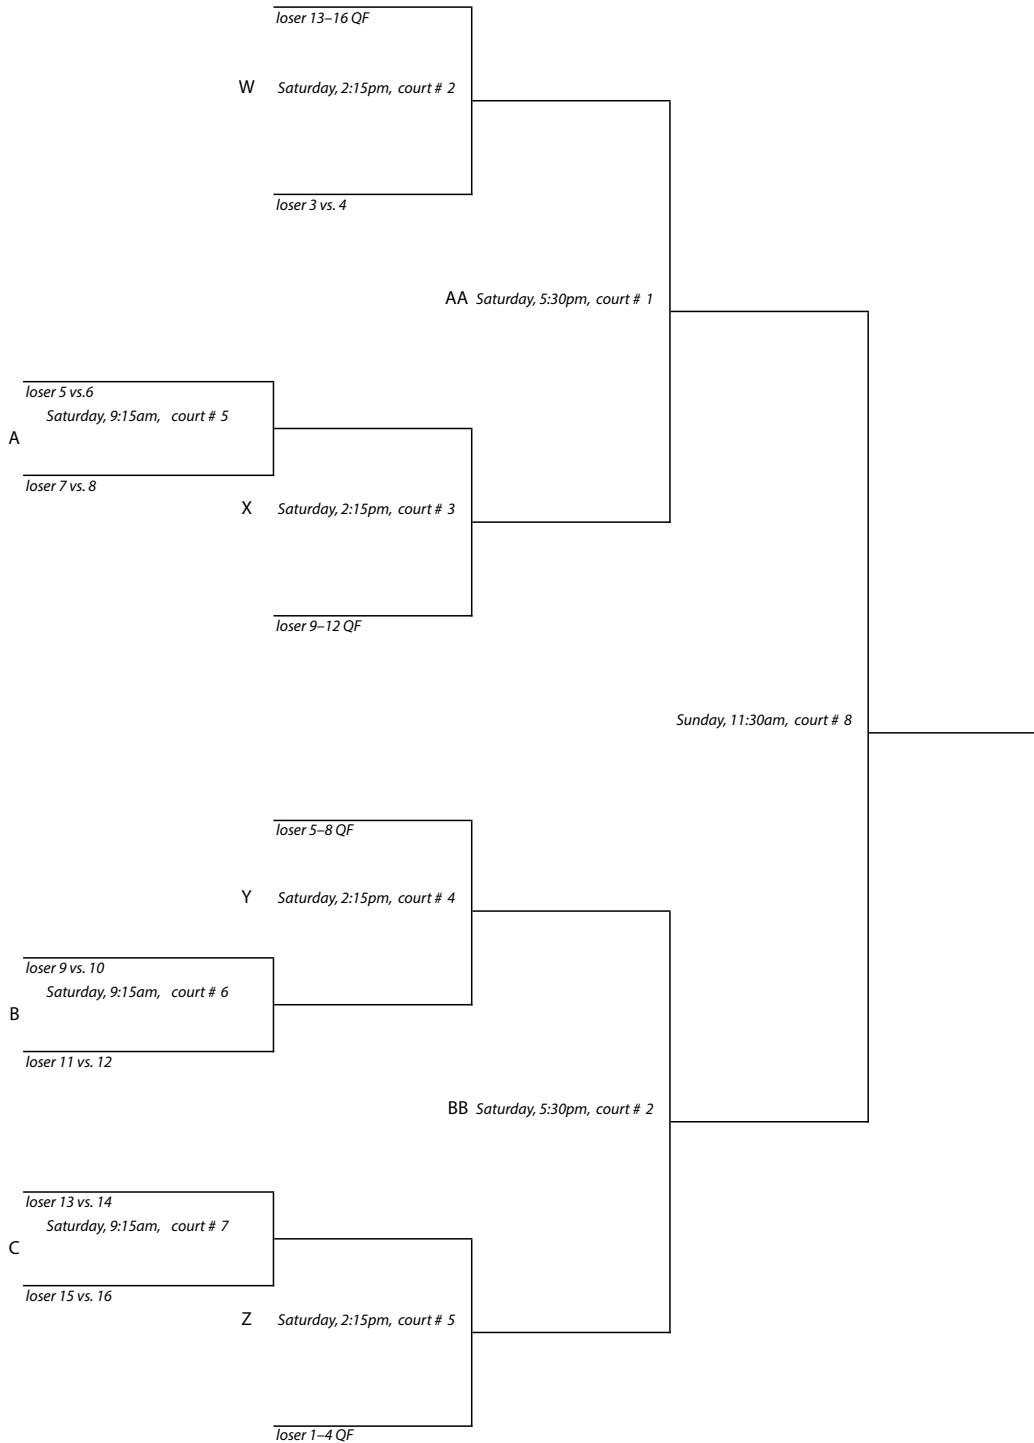

New England Interscholastic Squash Championships

Class "B" Team Tournament

Pomfret School • Pomfret, Connecticut • February 21–23, 2014

#3 Flight Consolation Draw

CONSOLATION
FIRST ROUND

CONSOLATION
QUARTERFINALS

CONSOLATION
SEMIFINALS

CONSOLATION
FINAL
(5th place playoff)