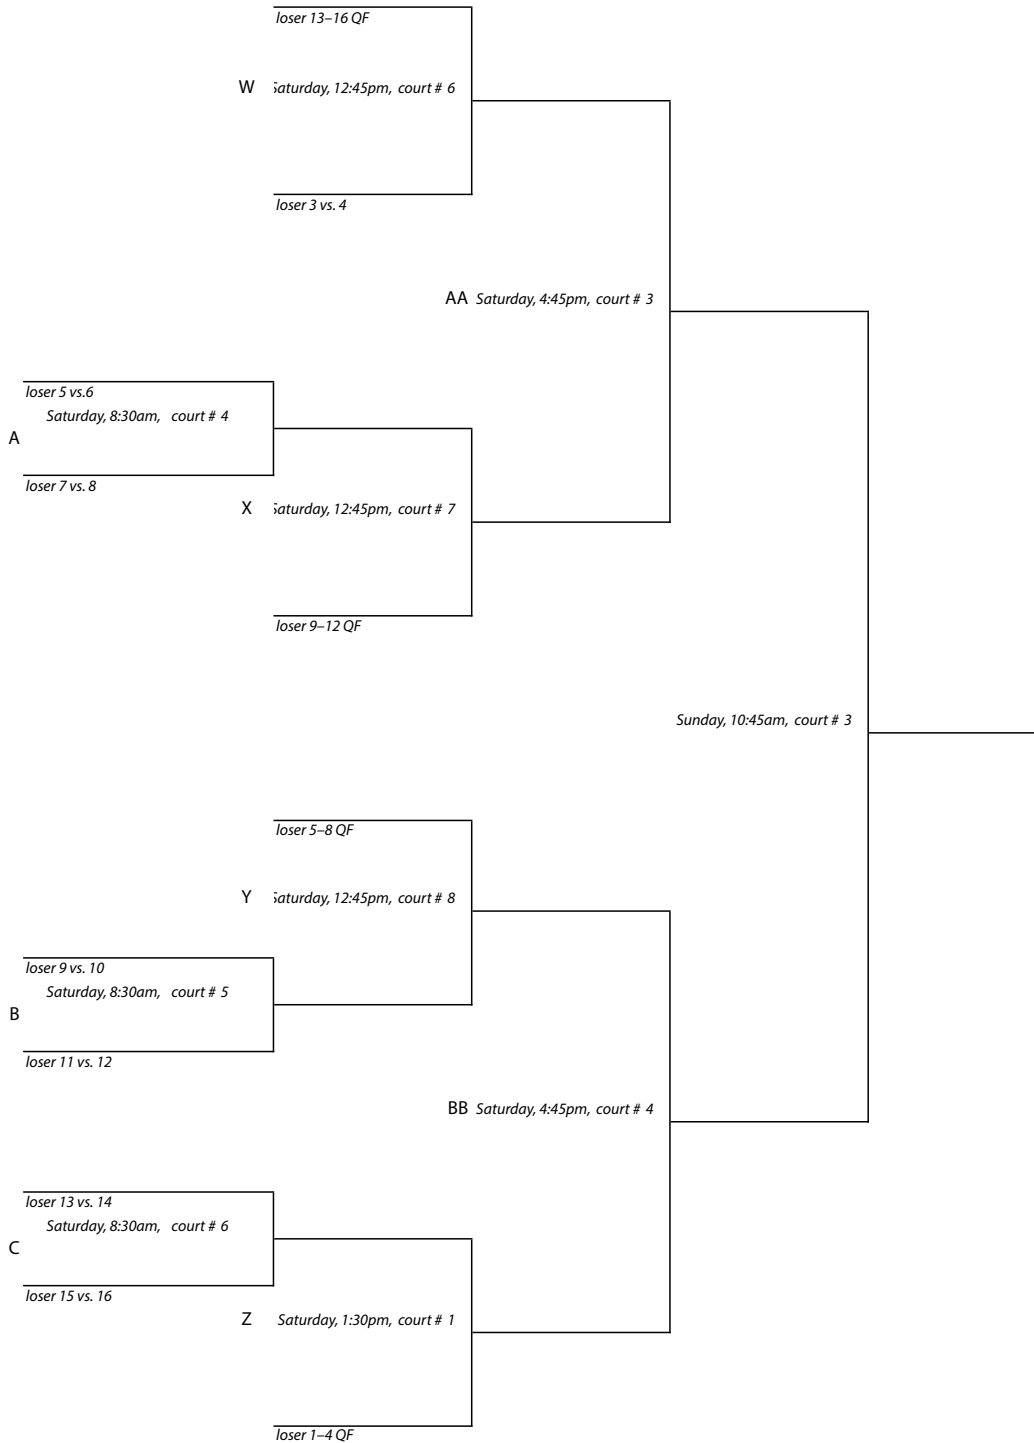

New England Interscholastic Squash Championships

Class "B" Team Tournament

Pomfret School • Pomfret, Connecticut • February 21–23, 2014

#6 Flight Consolation Draw

CONSOLATION
FIRST ROUND

CONSOLATION
QUARTERFINALS

CONSOLATION
SEMIFINALS

CONSOLATION
FINAL
(5th place playoff)