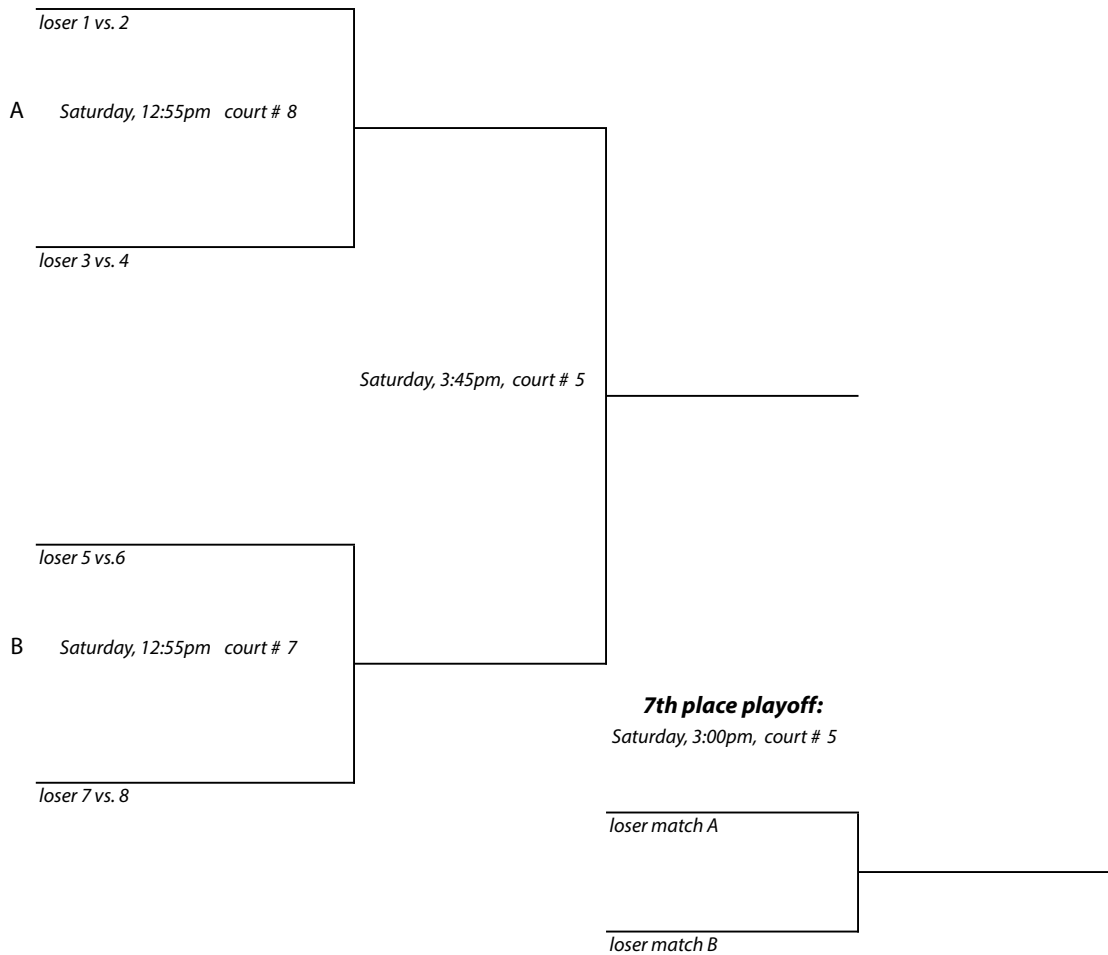

Class "C" Team Tournament

Portsmouth Abbey School • Portsmouth, Rhode Island • February 22, 2014

#5 Flight Championship Draw

FIRST ROUND

SEMIFINALS

FINAL

New England Interscholastic Squash Championships

Class "C" Team Tournament

Portsmouth Abbey School • Portsmouth, Rhode Island • February 22, 2014

#5 Flight Consolation Draw

CONSOLATION
SEMIFINALS

CONSOLATION
FINAL
(5th place playoff)

New England Interscholastic Squash Championships