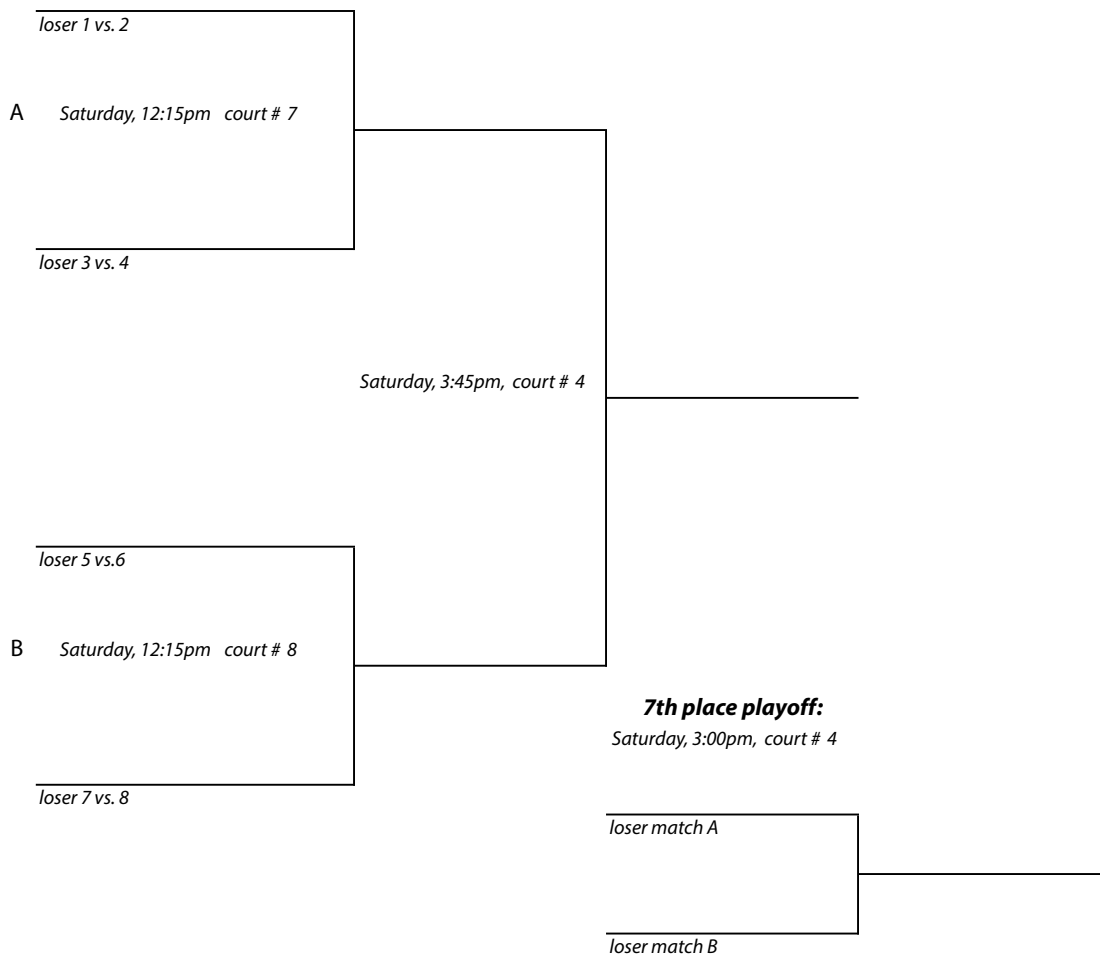

Class "C" Team Tournament

Portsmouth Abbey School • Portsmouth, Rhode Island • February 22, 2014

#4 Flight Championship Draw

FIRST ROUND

SEMIFINALS

FINAL

New England Interscholastic Squash Championships

Class "C" Team Tournament

Portsmouth Abbey School • Portsmouth, Rhode Island • February 22, 2014

#4 Flight Consolation Draw

CONSOLATION
SEMIFINALS

CONSOLATION
FINAL
(5th place playoff)

New England Interscholastic Squash Championships