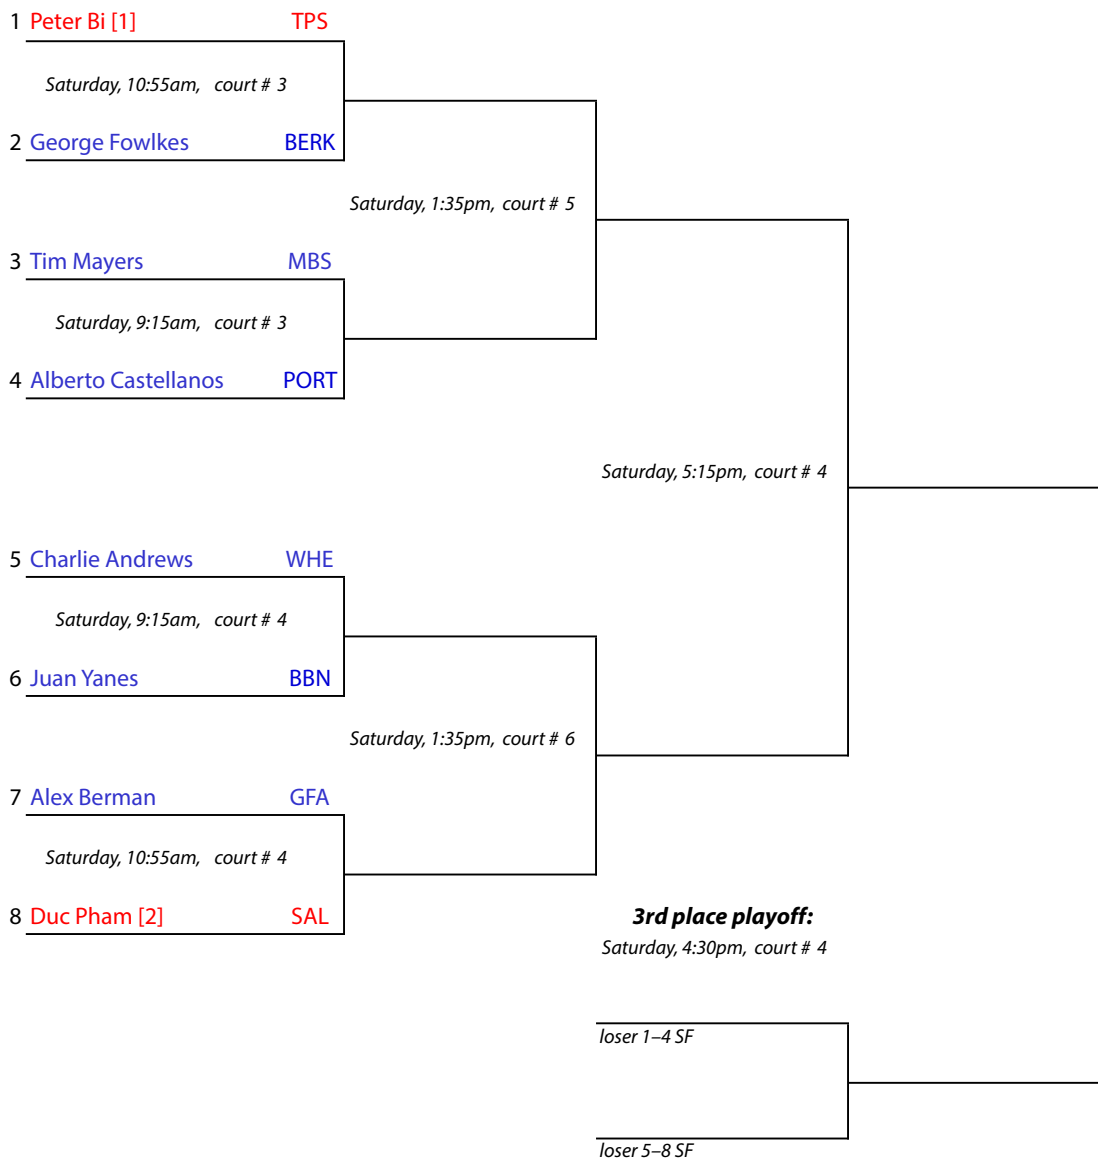

Class "C" Team Tournament

Portsmouth Abbey School • Portsmouth, Rhode Island • February 22, 2014

#4 Flight Championship Draw

FIRST ROUND

SEMIFINALS

FINAL

New England Interscholastic Squash Championships

Class "C" Team Tournament

Portsmouth Abbey School • Portsmouth, Rhode Island • February 22, 2014

#4 Flight Consolation Draw

CONSOLATION
SEMIFINALS

CONSOLATION
FINAL
(5th place playoff)

New England Interscholastic Squash Championships