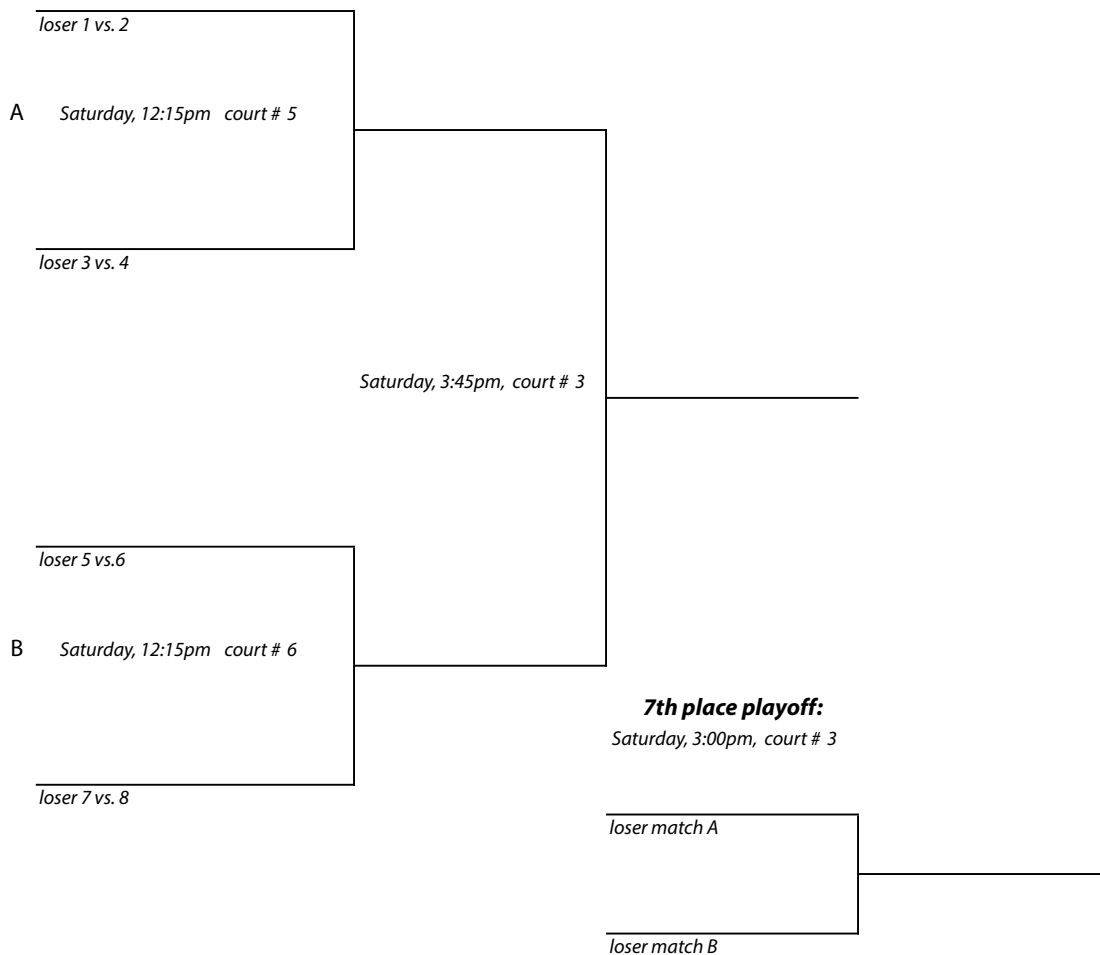

New England Interscholastic Squash Championships

Class "C" Team Tournament

Portsmouth Abbey School • Portsmouth, Rhode Island • February 22, 2014

#3 Flight Consolation Draw

CONSOLATION
SEMIFINALS

CONSOLATION
FINAL
(5th place playoff)