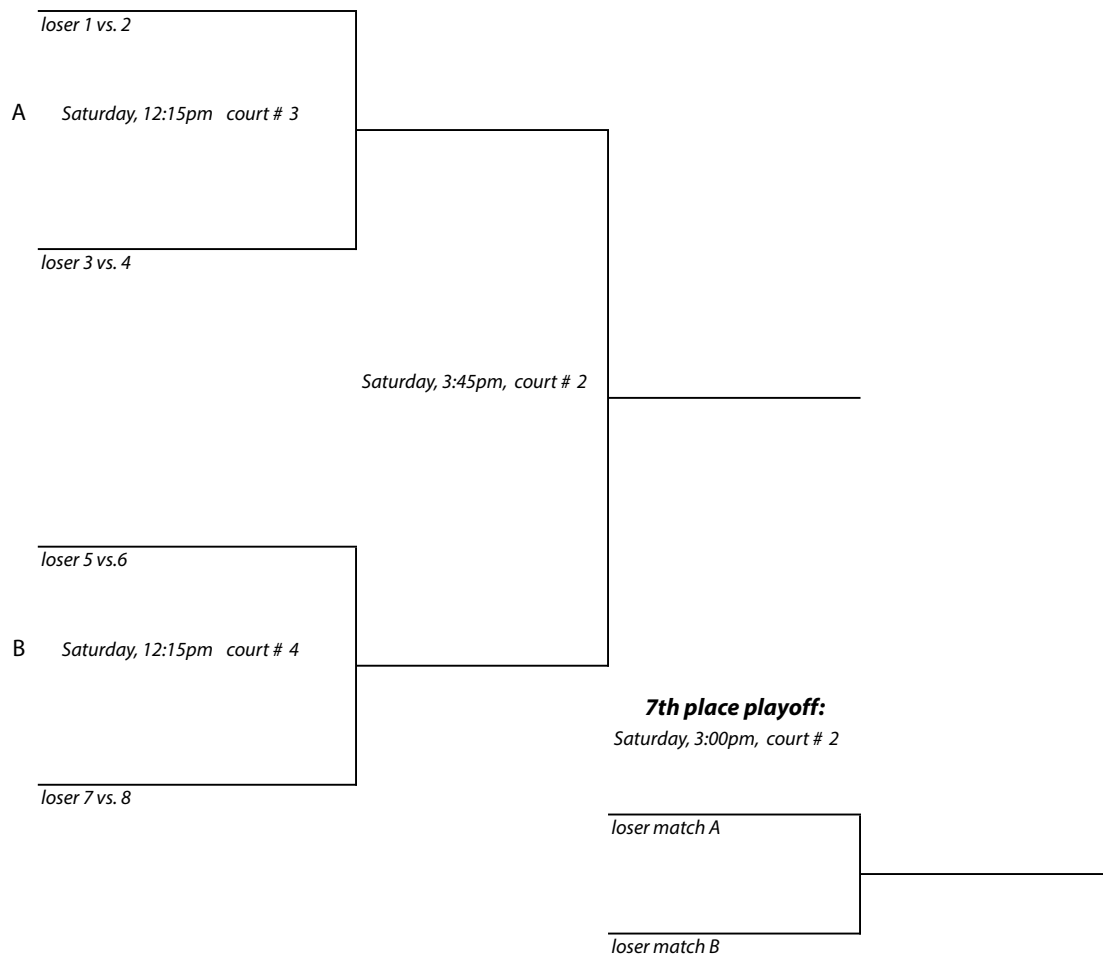

New England Interscholastic Squash Championships

Class "C" Team Tournament

Portsmouth Abbey School • Portsmouth, Rhode Island • February 22, 2014

#2 Flight Consolation Draw

CONSOLATION
SEMIFINALS

CONSOLATION
FINAL
(5th place playoff)