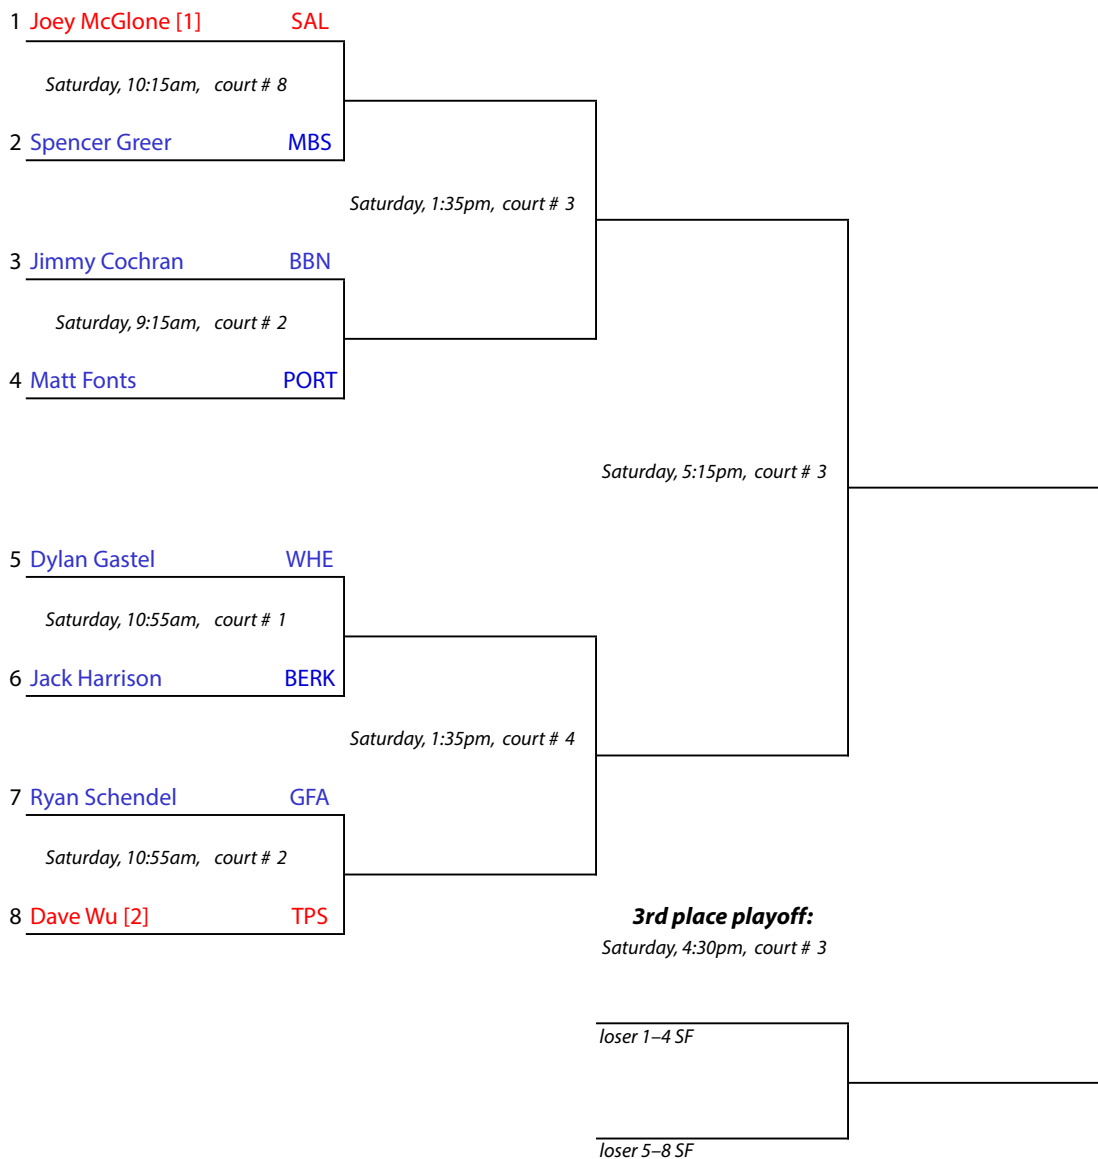

New England Interscholastic Squash Championships

Class "C" Team Tournament

Portsmouth Abbey School • Portsmouth, Rhode Island • February 22, 2014

#3 Flight Championship Draw

FIRST ROUND

SEMIFINALS

FINAL