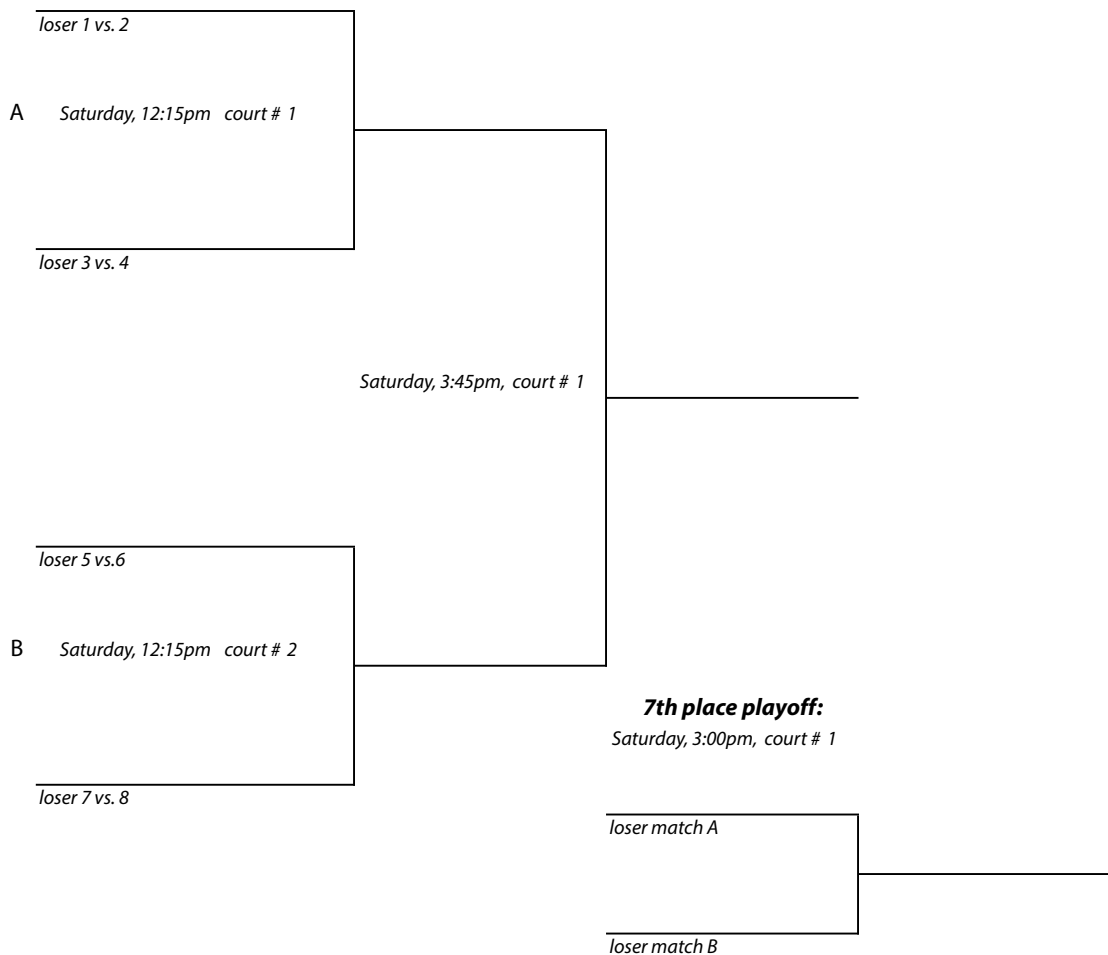

New England Interscholastic Squash Championships

Class "C" Team Tournament

Portsmouth Abbey School • Portsmouth, Rhode Island • February 22, 2014

#1 Flight Consolation Draw

CONSOLATION
SEMIFINALS

CONSOLATION
FINAL
(5th place playoff)