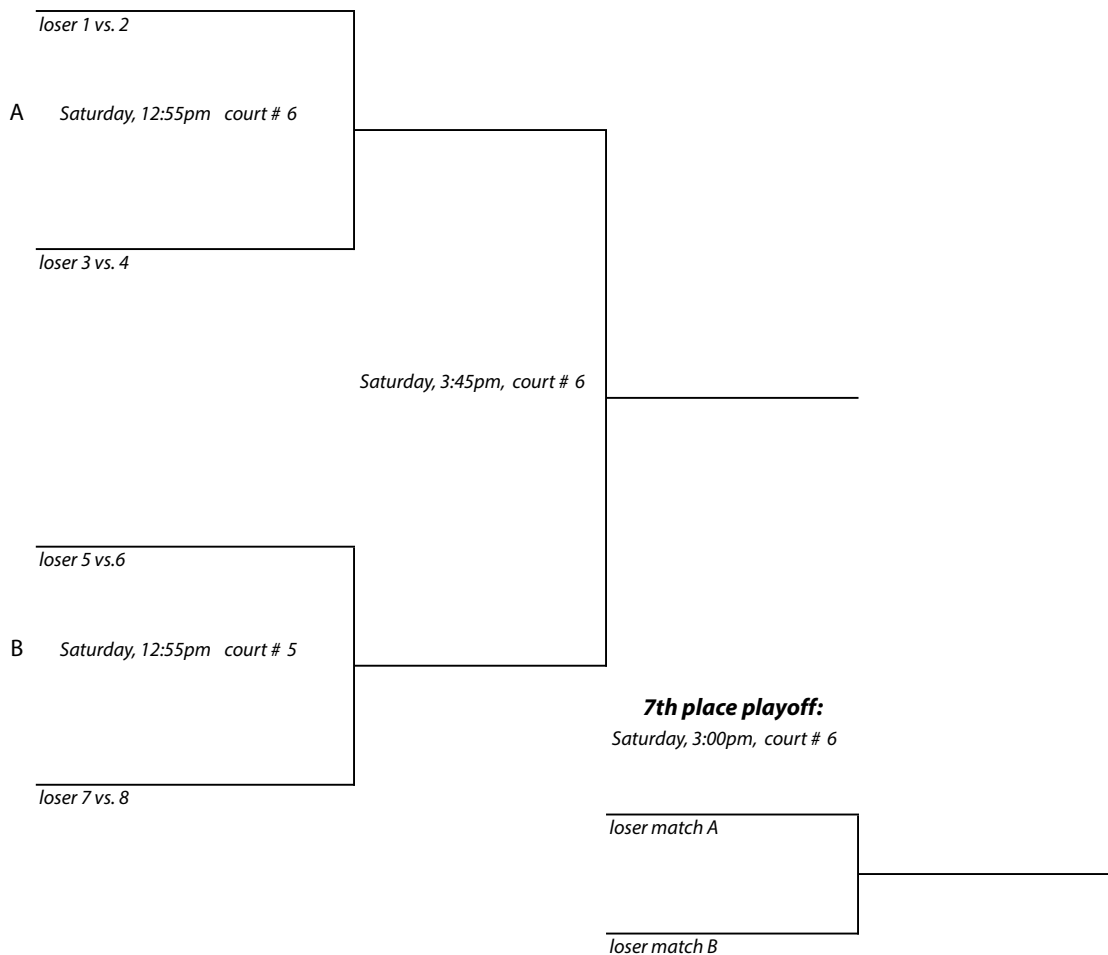

Class "C" Team Tournament

Portsmouth Abbey School • Portsmouth, Rhode Island • February 22, 2014

#6 Flight Championship Draw

FIRST ROUND

SEMIFINALS

FINAL

New England Interscholastic Squash Championships

Class "C" Team Tournament

Portsmouth Abbey School • Portsmouth, Rhode Island • February 22, 2014

#6 Flight Consolation Draw

CONSOLATION
SEMIFINALS

CONSOLATION
FINAL
(5th place playoff)

New England Interscholastic Squash Championships