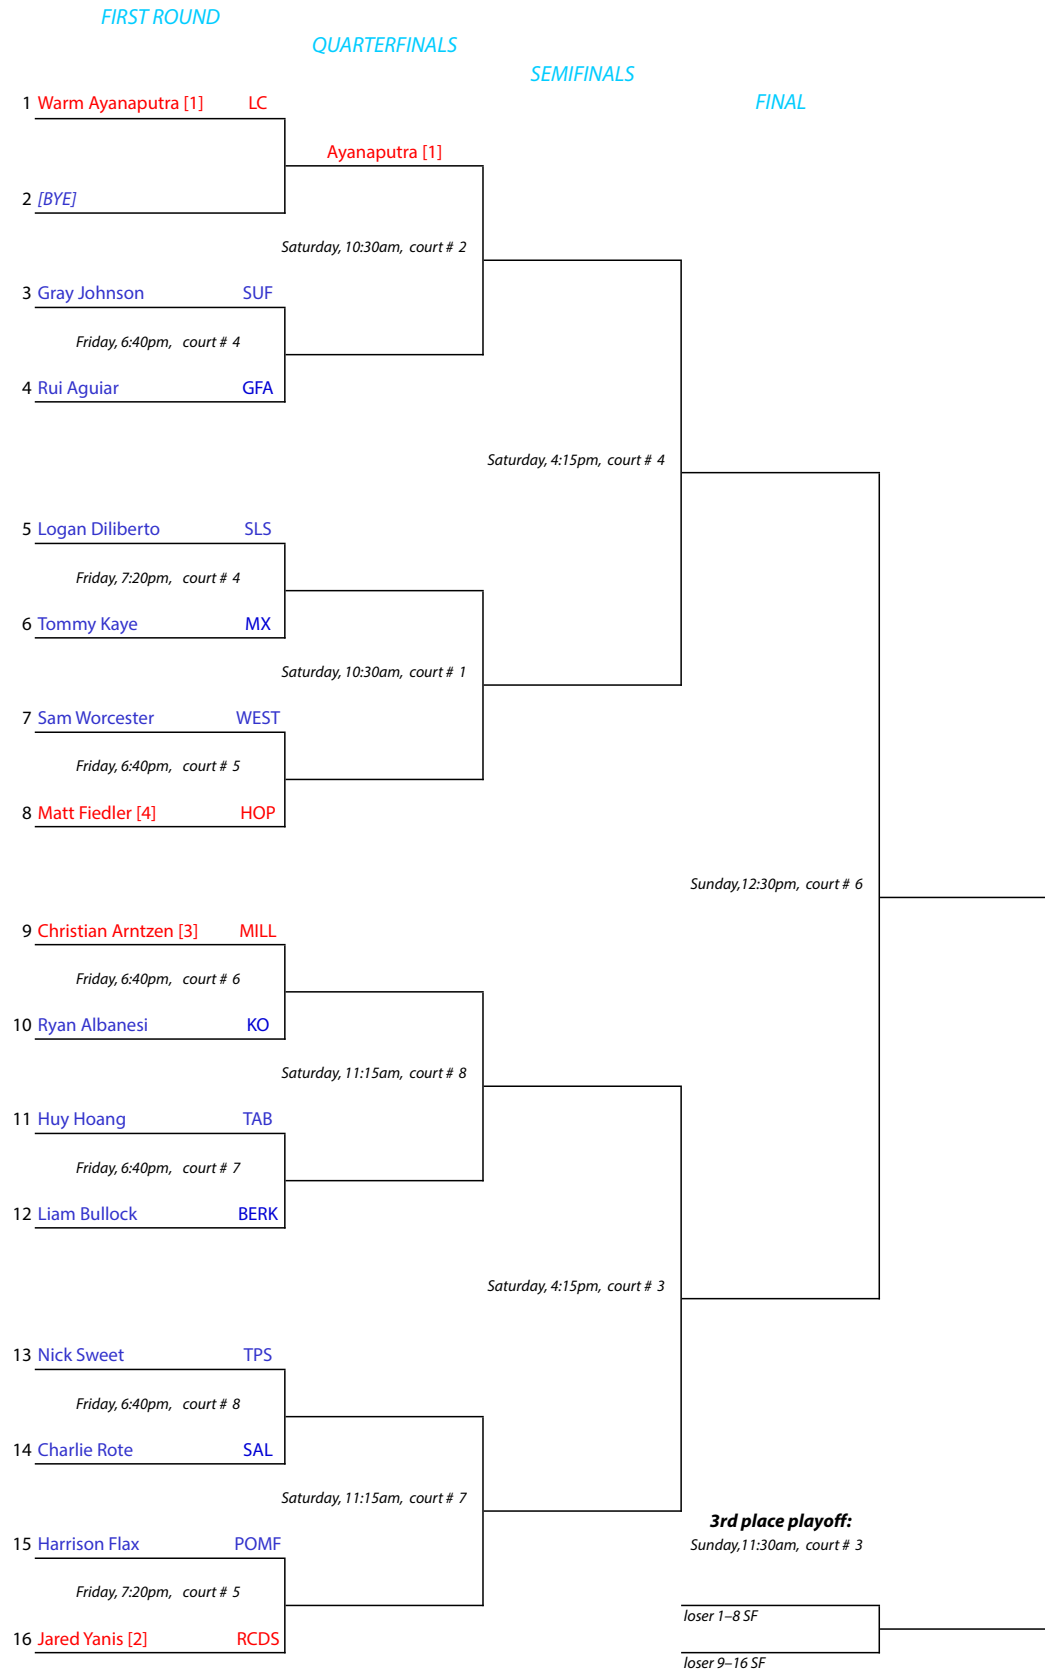

New England Interscholastic Squash Championships

Class "B" Team Tournament

Loomis Chaffee School • Windsor, Connecticut • February 27–March 1, 2015

#5 Flight Championship Draw