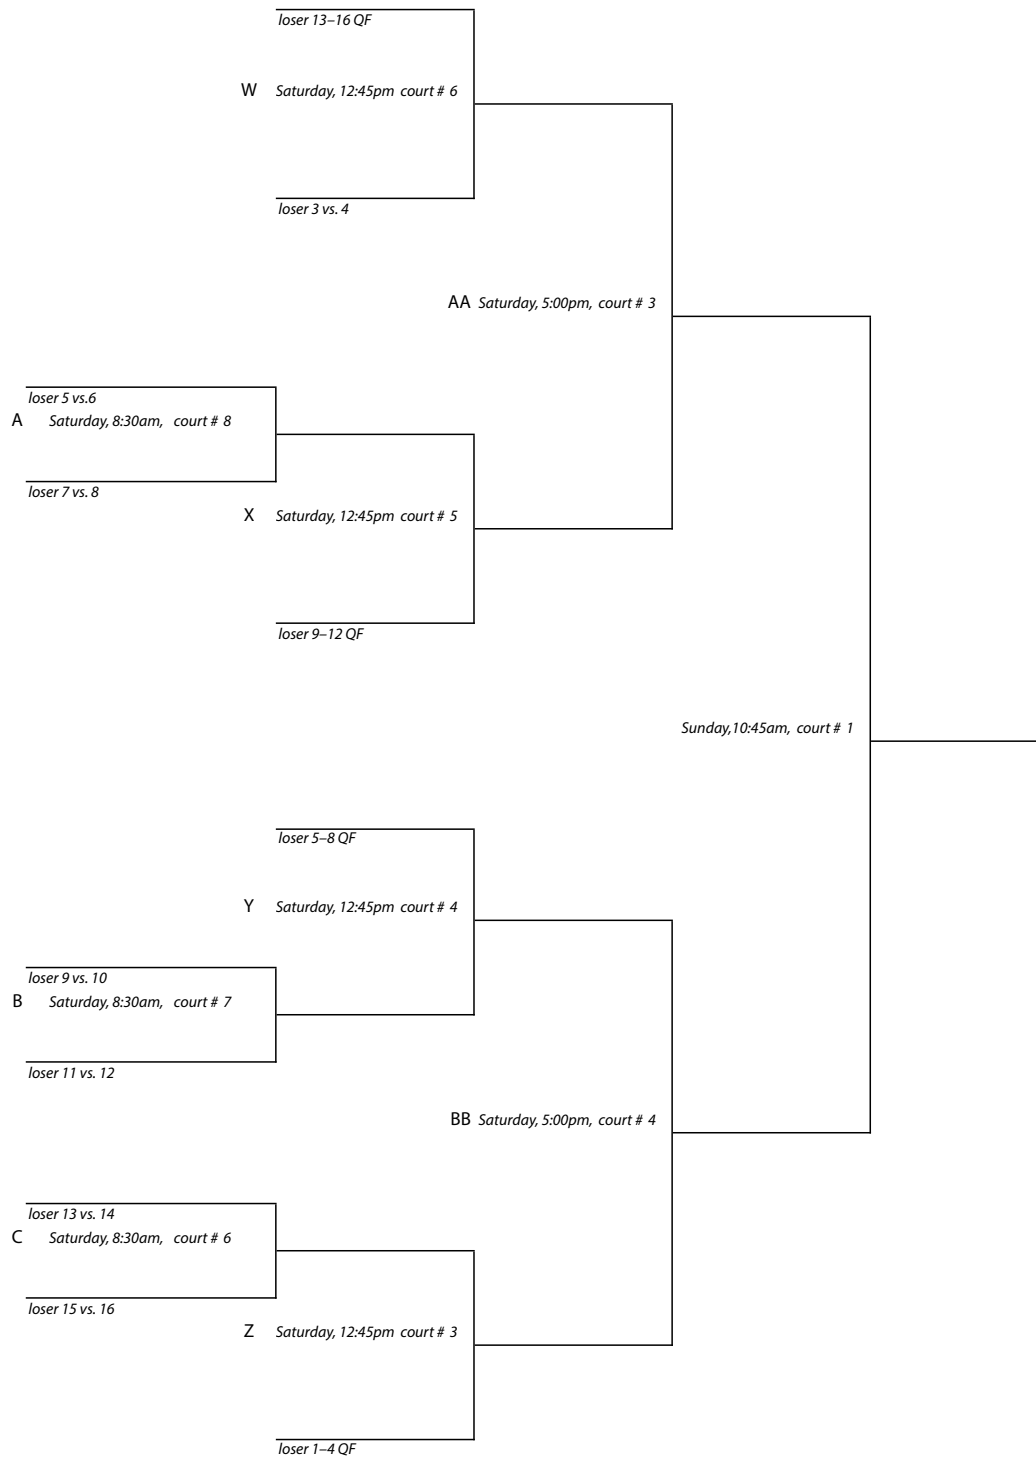

New England Interscholastic Squash Championships

Class "B" Team Tournament

Loomis Chaffee School • Windsor, Connecticut • February 27–March 1, 2015

#7 Flight Consolation Draw

CONSOLATION
FIRST ROUND

CONSOLATION
QUARTERFINALS

CONSOLATION
SEMIFINALS

CONSOLATION
FINAL
(5th place playoff)