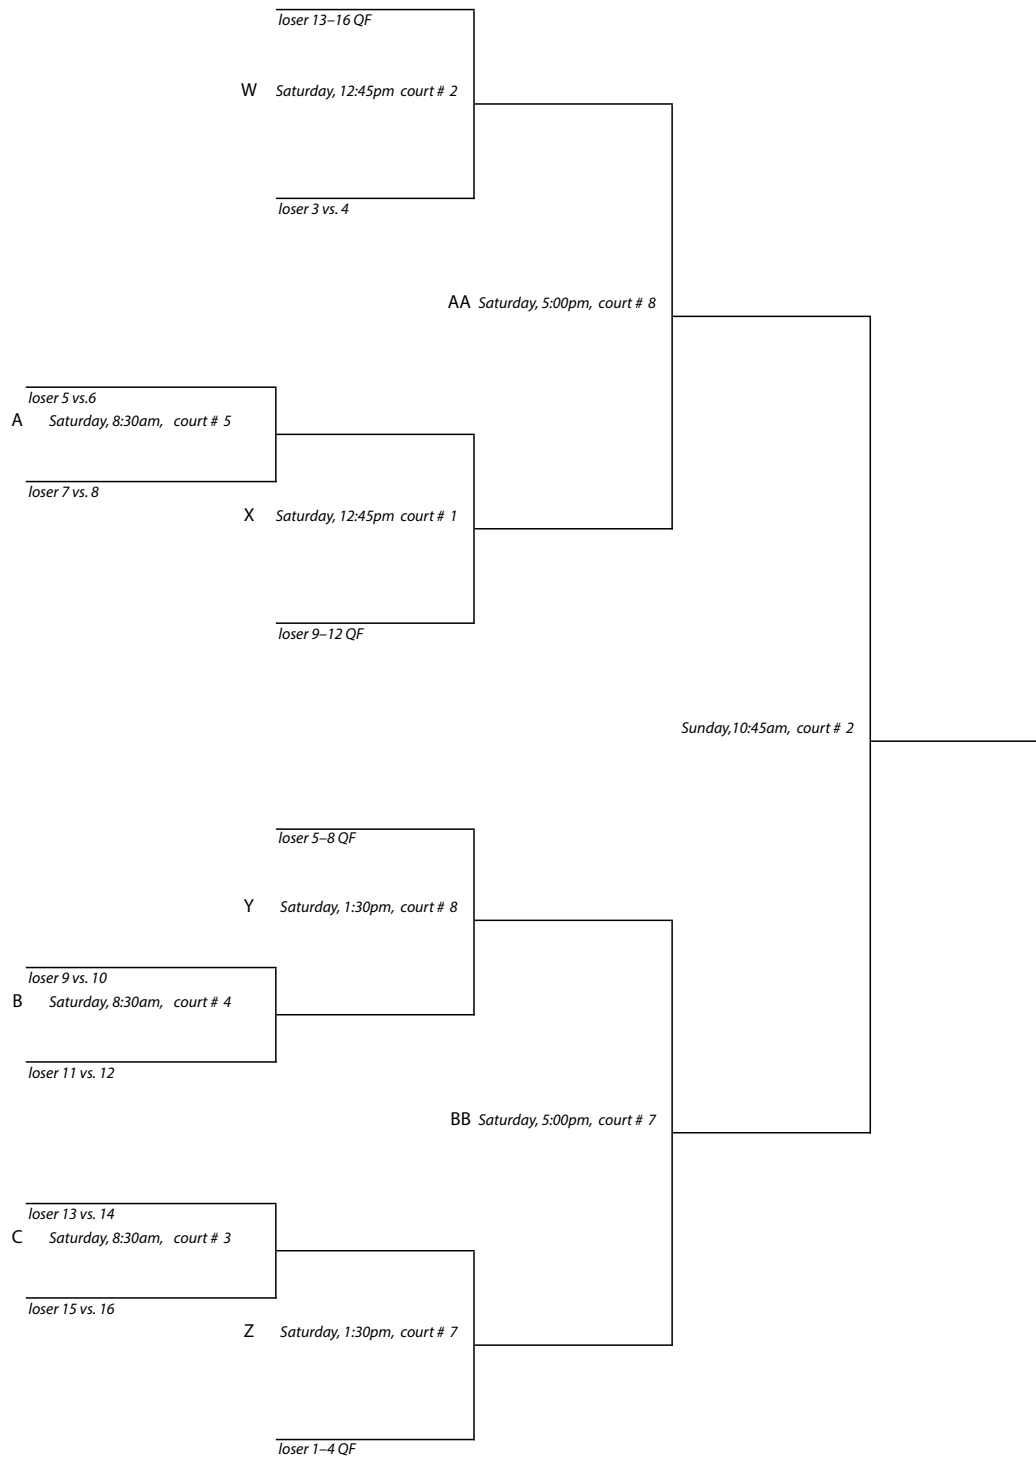

New England Interscholastic Squash Championships

Class "B" Team Tournament

Loomis Chaffee School • Windsor, Connecticut • February 27–March 1, 2015

#6 Flight Consolation Draw

CONSOLATION
FIRST ROUND

CONSOLATION
QUARTERFINALS

CONSOLATION
SEMIFINALS

CONSOLATION
FINAL
(5th place playoff)