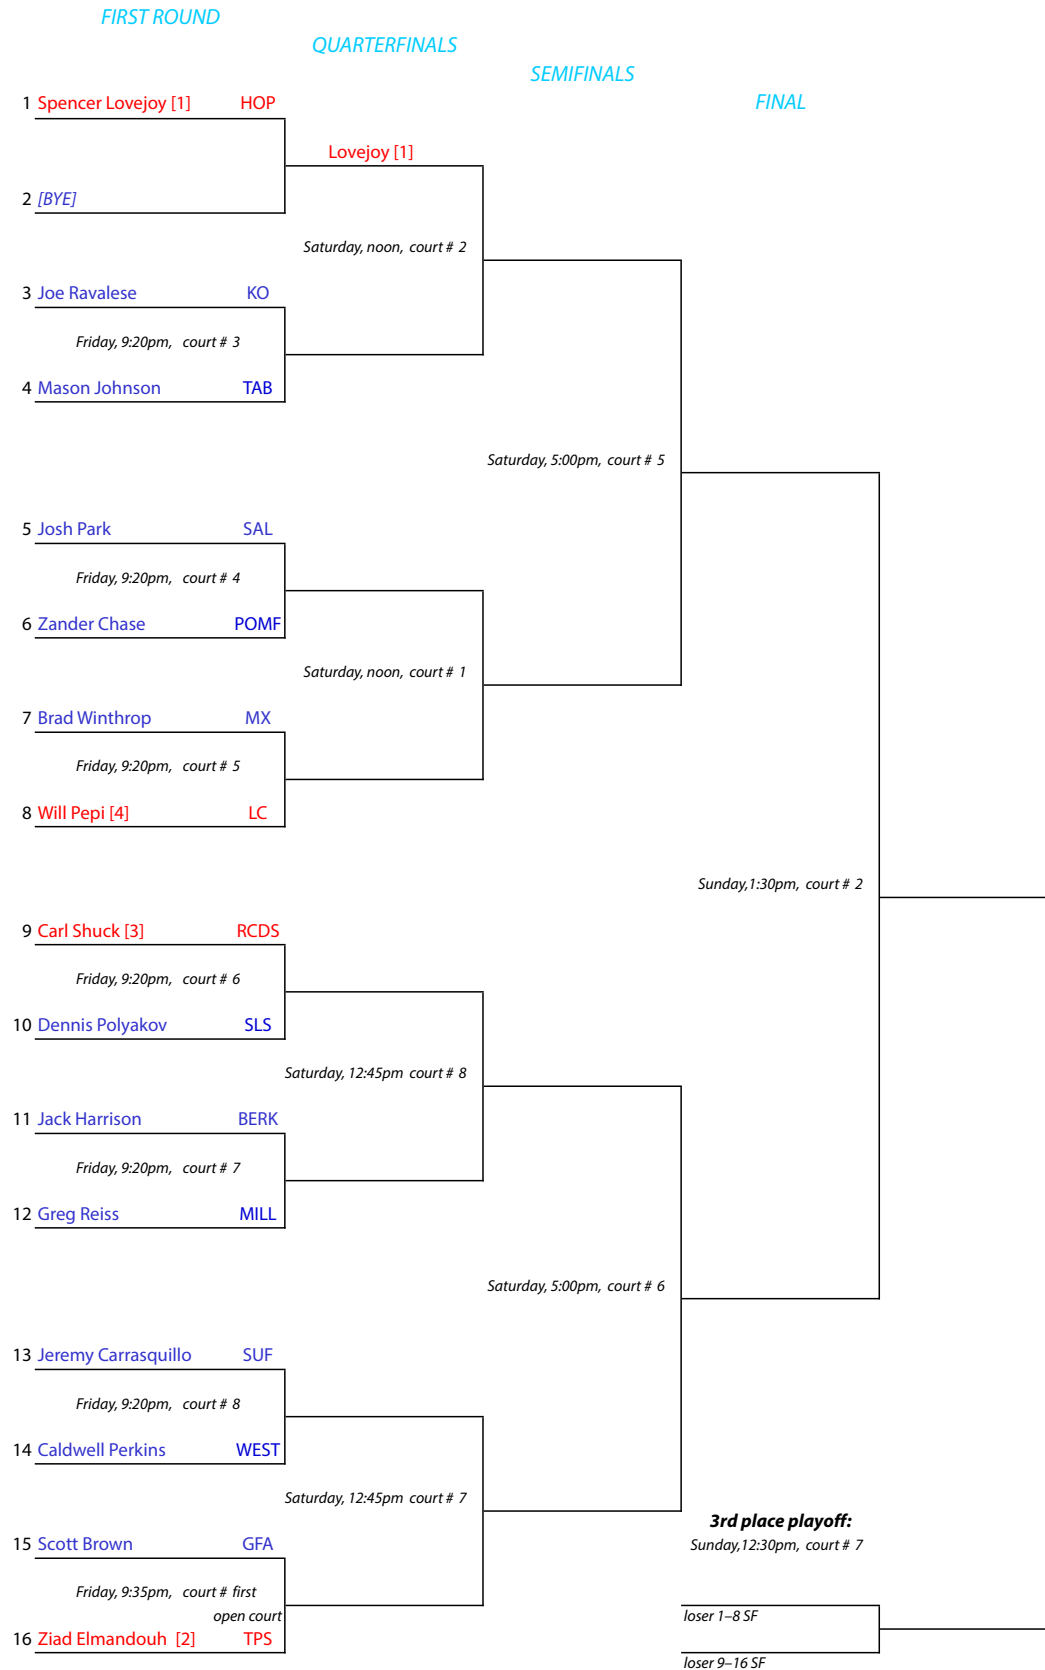

New England Interscholastic Squash Championships

Class "B" Team Tournament

Loomis Chaffee School • Windsor, Connecticut • February 27–March 1, 2015

#1 Flight Championship Draw

New England Interscholastic Squash Championships