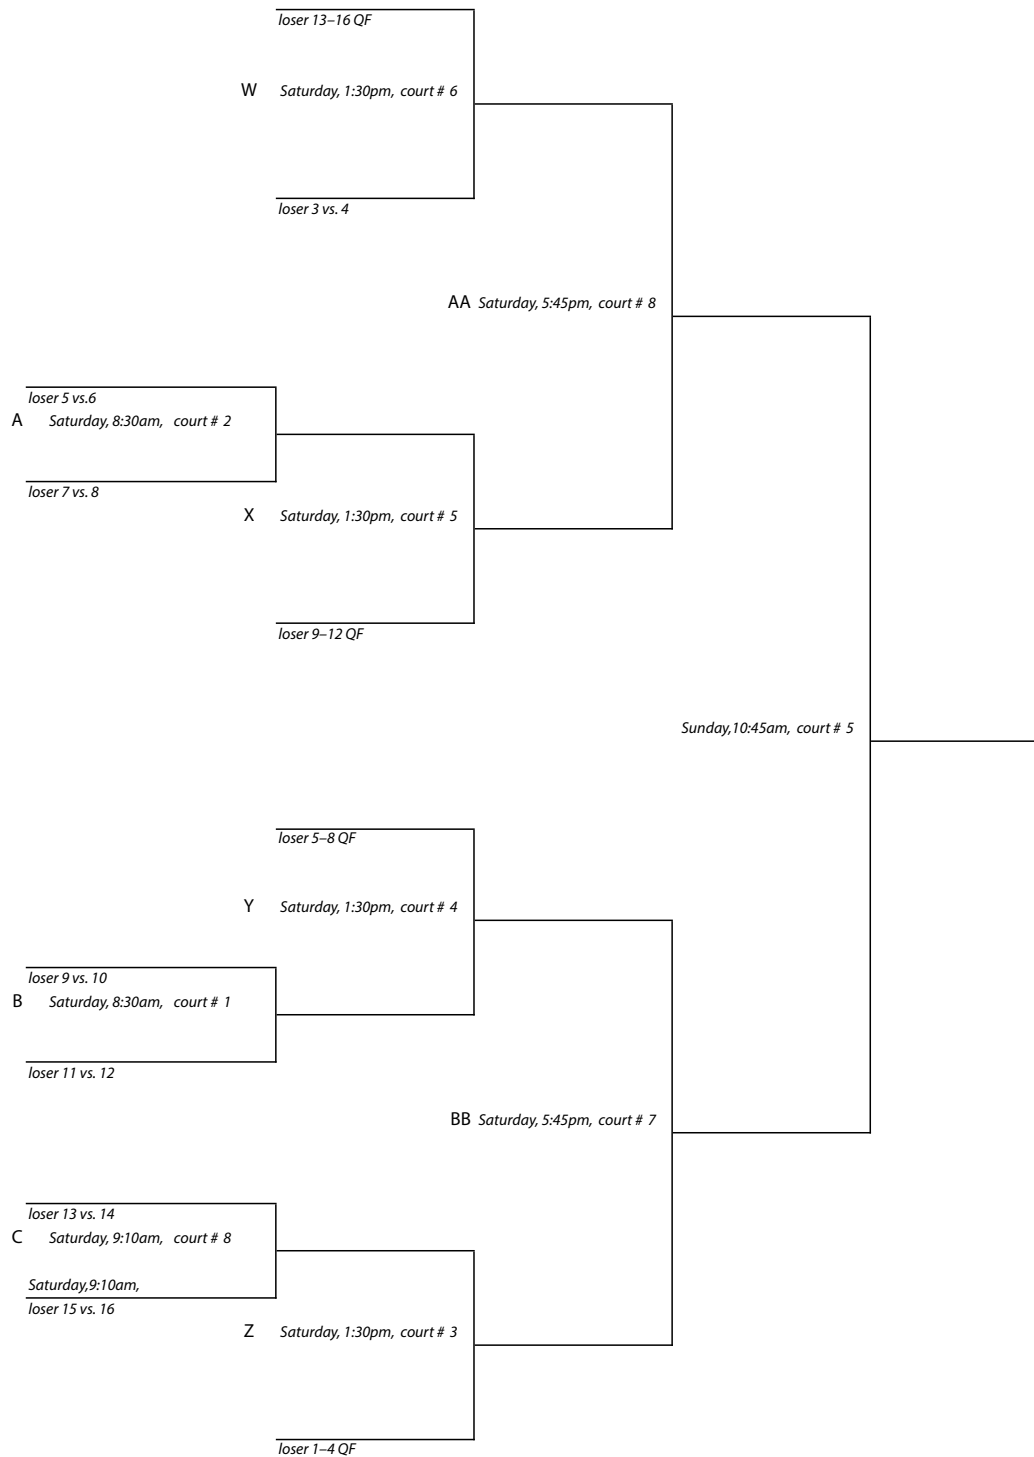

New England Interscholastic Squash Championships

Class "B" Team Tournament

Loomis Chaffee School • Windsor, Connecticut • February 27–March 1, 2015

#5 Flight Consolation Draw

CONSOLATION
FIRST ROUND

CONSOLATION
QUARTERFINALS

CONSOLATION
SEMIFINALS

CONSOLATION
FINAL
(5th place playoff)