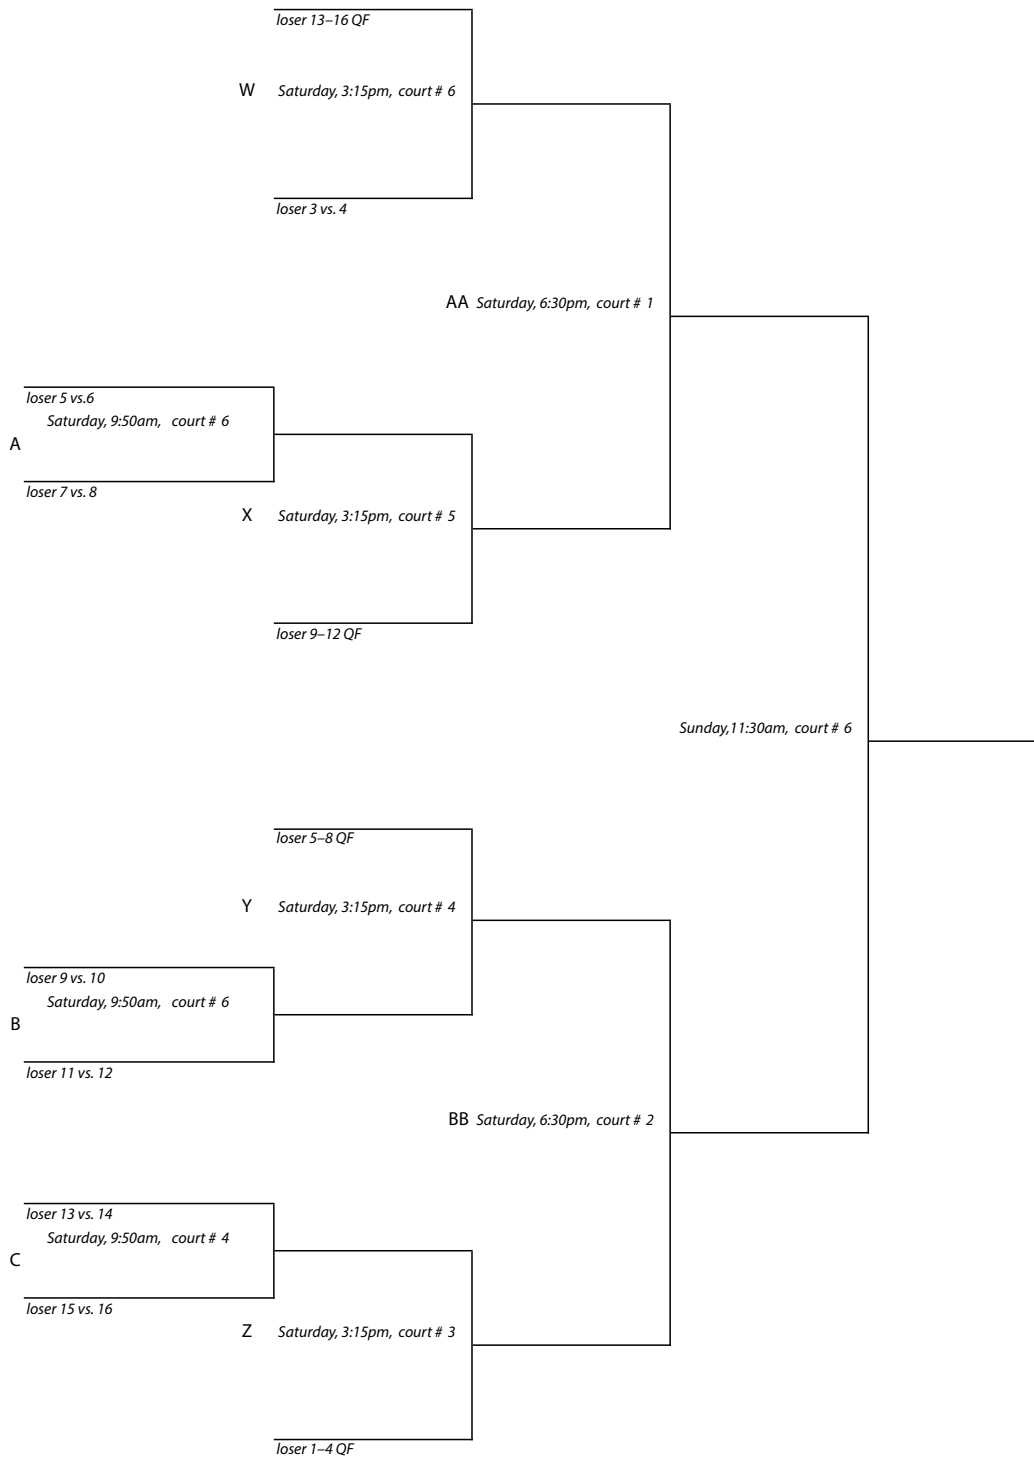

Class "B" Team Tournament

Loomis Chaffee School • Windsor, Connecticut • February 27–March 1, 2015

#1 Flight Consolation Draw

CONSOLATION
FIRST ROUND

CONSOLATION
QUARTERFINALS

CONSOLATION
SEMIFINALS

CONSOLATION
FINAL
(5th place playoff)