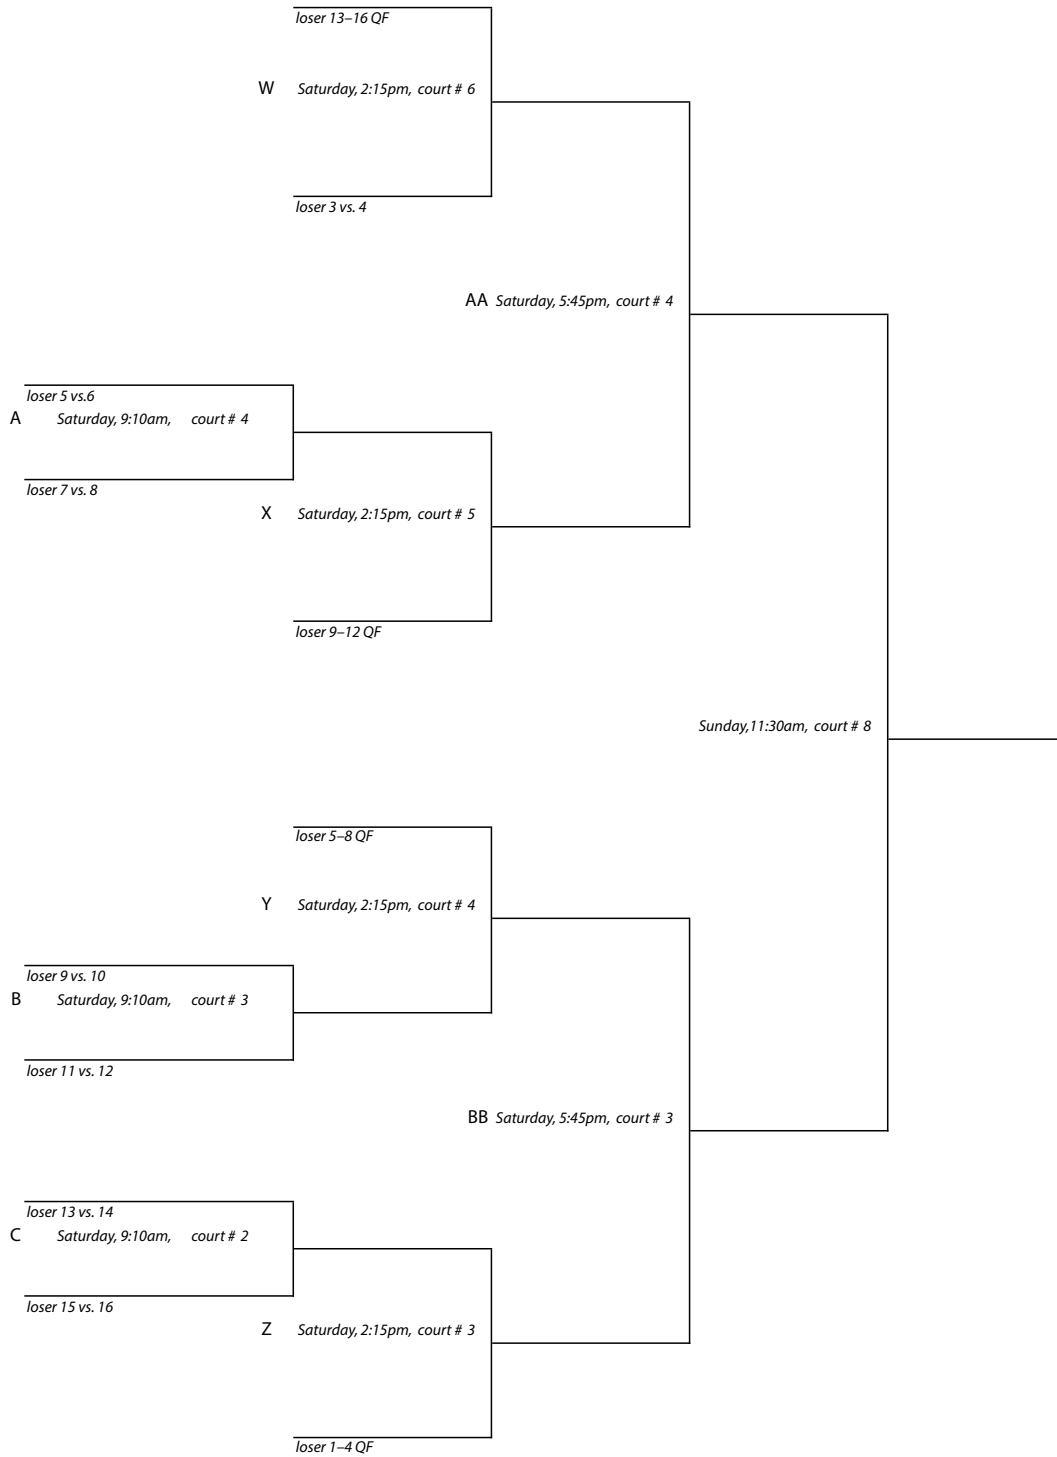

New England Interscholastic Squash Championships

Class "B" Team Tournament

Loomis Chaffee School • Windsor, Connecticut • February 27–March 1, 2015

#3 Flight Consolation Draw

CONSOLATION
FIRST ROUND

CONSOLATION
QUARTERFINALS

CONSOLATION
SEMIFINALS

CONSOLATION
FINAL
(5th place playoff)