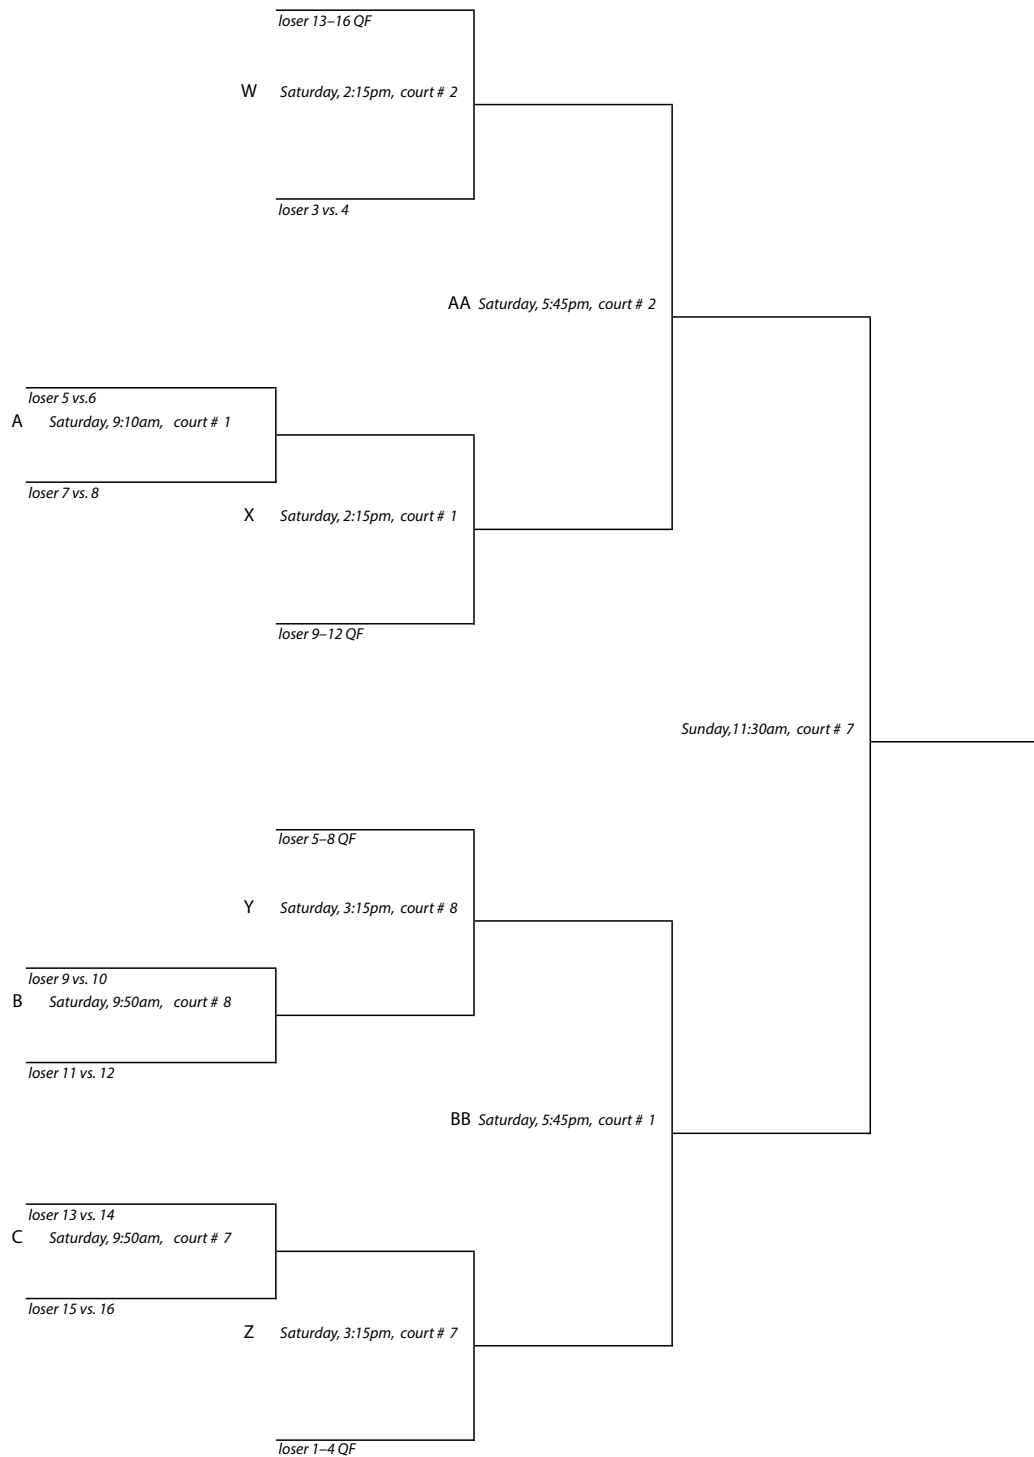

New England Interscholastic Squash Championships

Class "B" Team Tournament

Loomis Chaffee School • Windsor, Connecticut • February 27–March 1, 2015

#2 Flight Consolation Draw

CONSOLATION
FIRST ROUND

CONSOLATION
QUARTERFINALS

CONSOLATION
SEMIFINALS

CONSOLATION
FINAL
(5th place playoff)