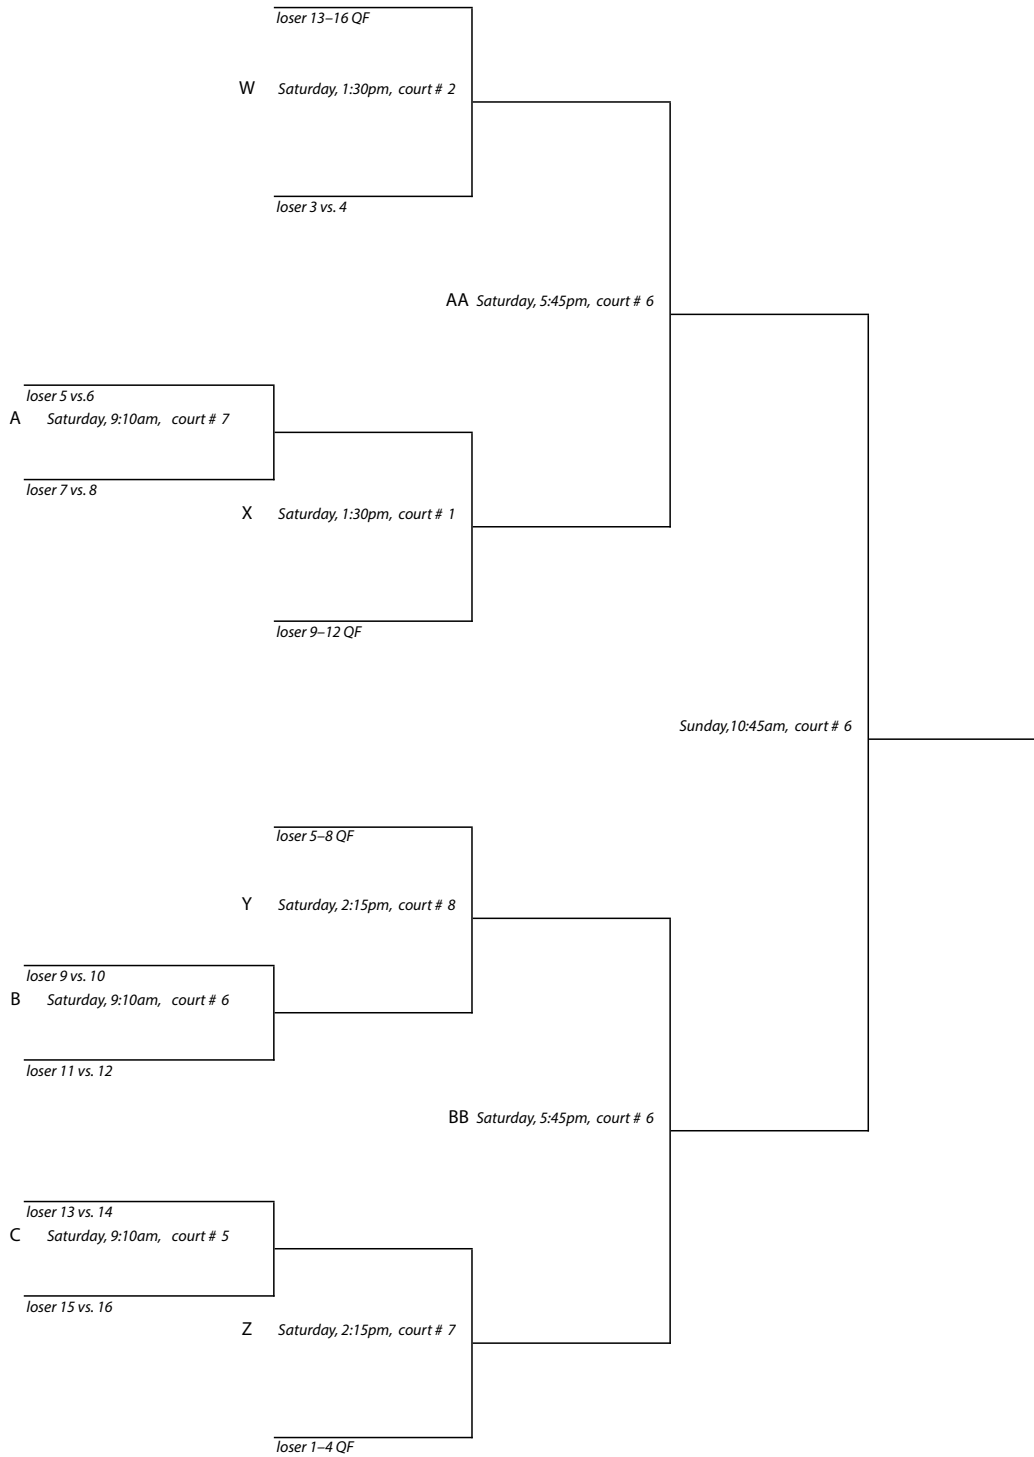

New England Interscholastic Squash Championships

Class "B" Team Tournament

Loomis Chaffee School • Windsor, Connecticut • February 27–March 1, 2015

#4 Flight Consolation Draw

CONSOLATION
FIRST ROUND

CONSOLATION
QUARTERFINALS

CONSOLATION
SEMIFINALS

CONSOLATION
FINAL
(5th place playoff)