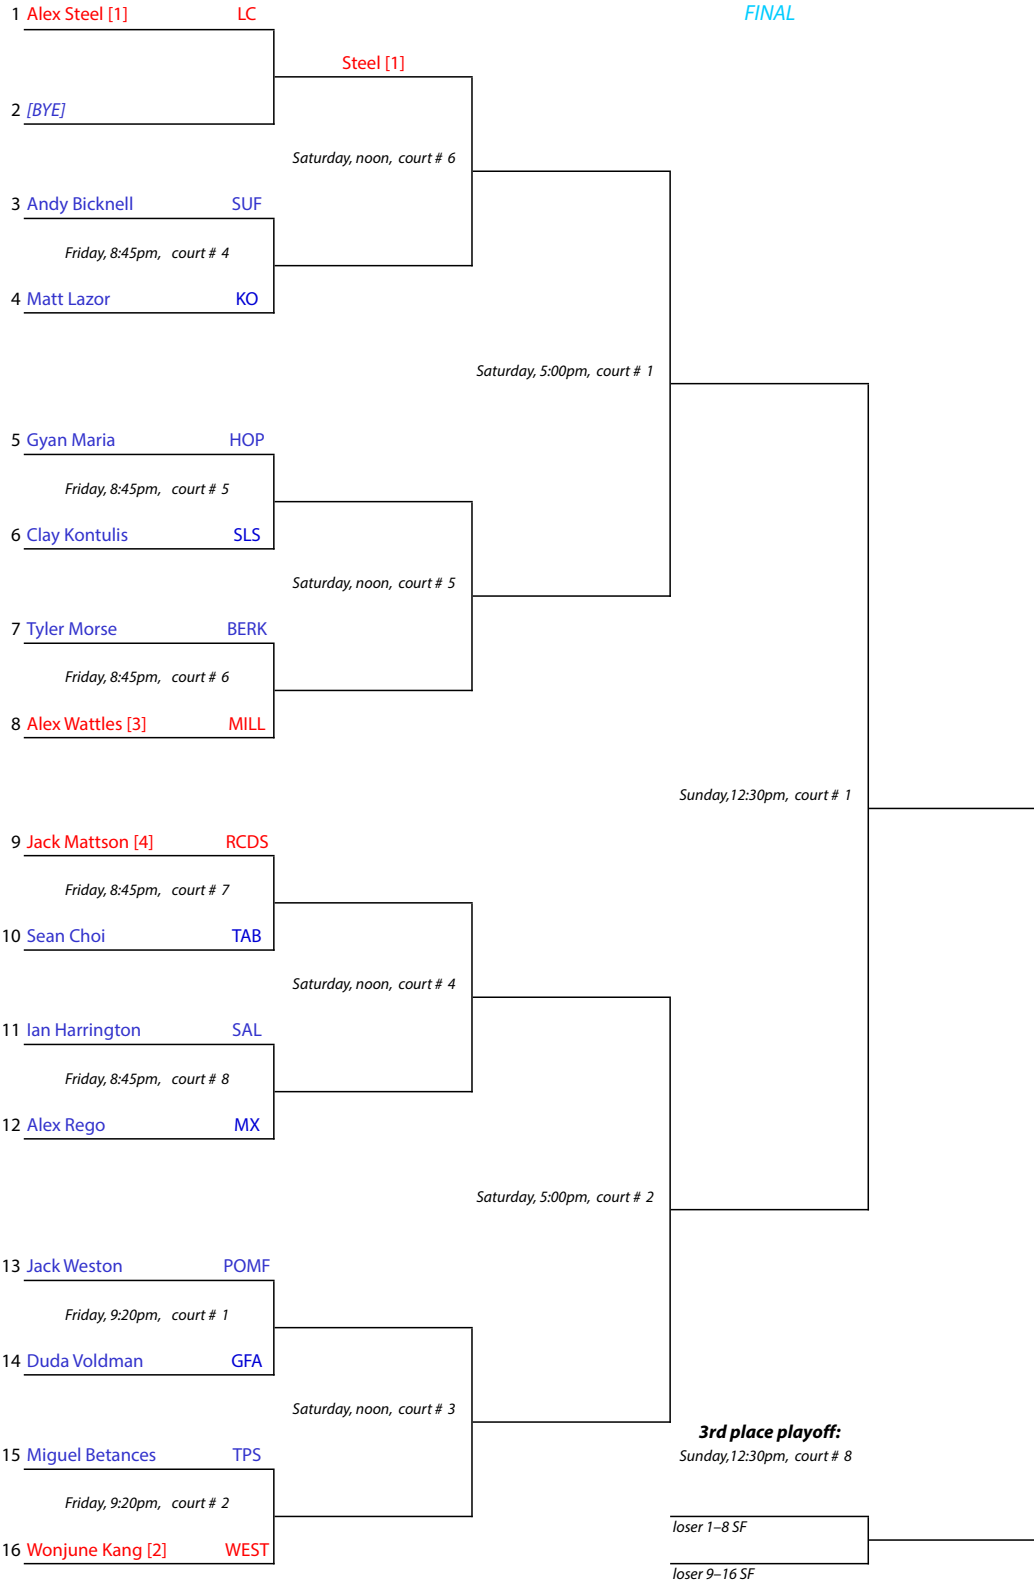

New England Interscholastic Squash Championships

Class "B" Team Tournament

Loomis Chaffee School • Windsor, Connecticut • February 27–March 1, 2015

#2 Flight Championship Draw

FIRST ROUND

QUARTERFINALS

SEMIFINALS

FINAL